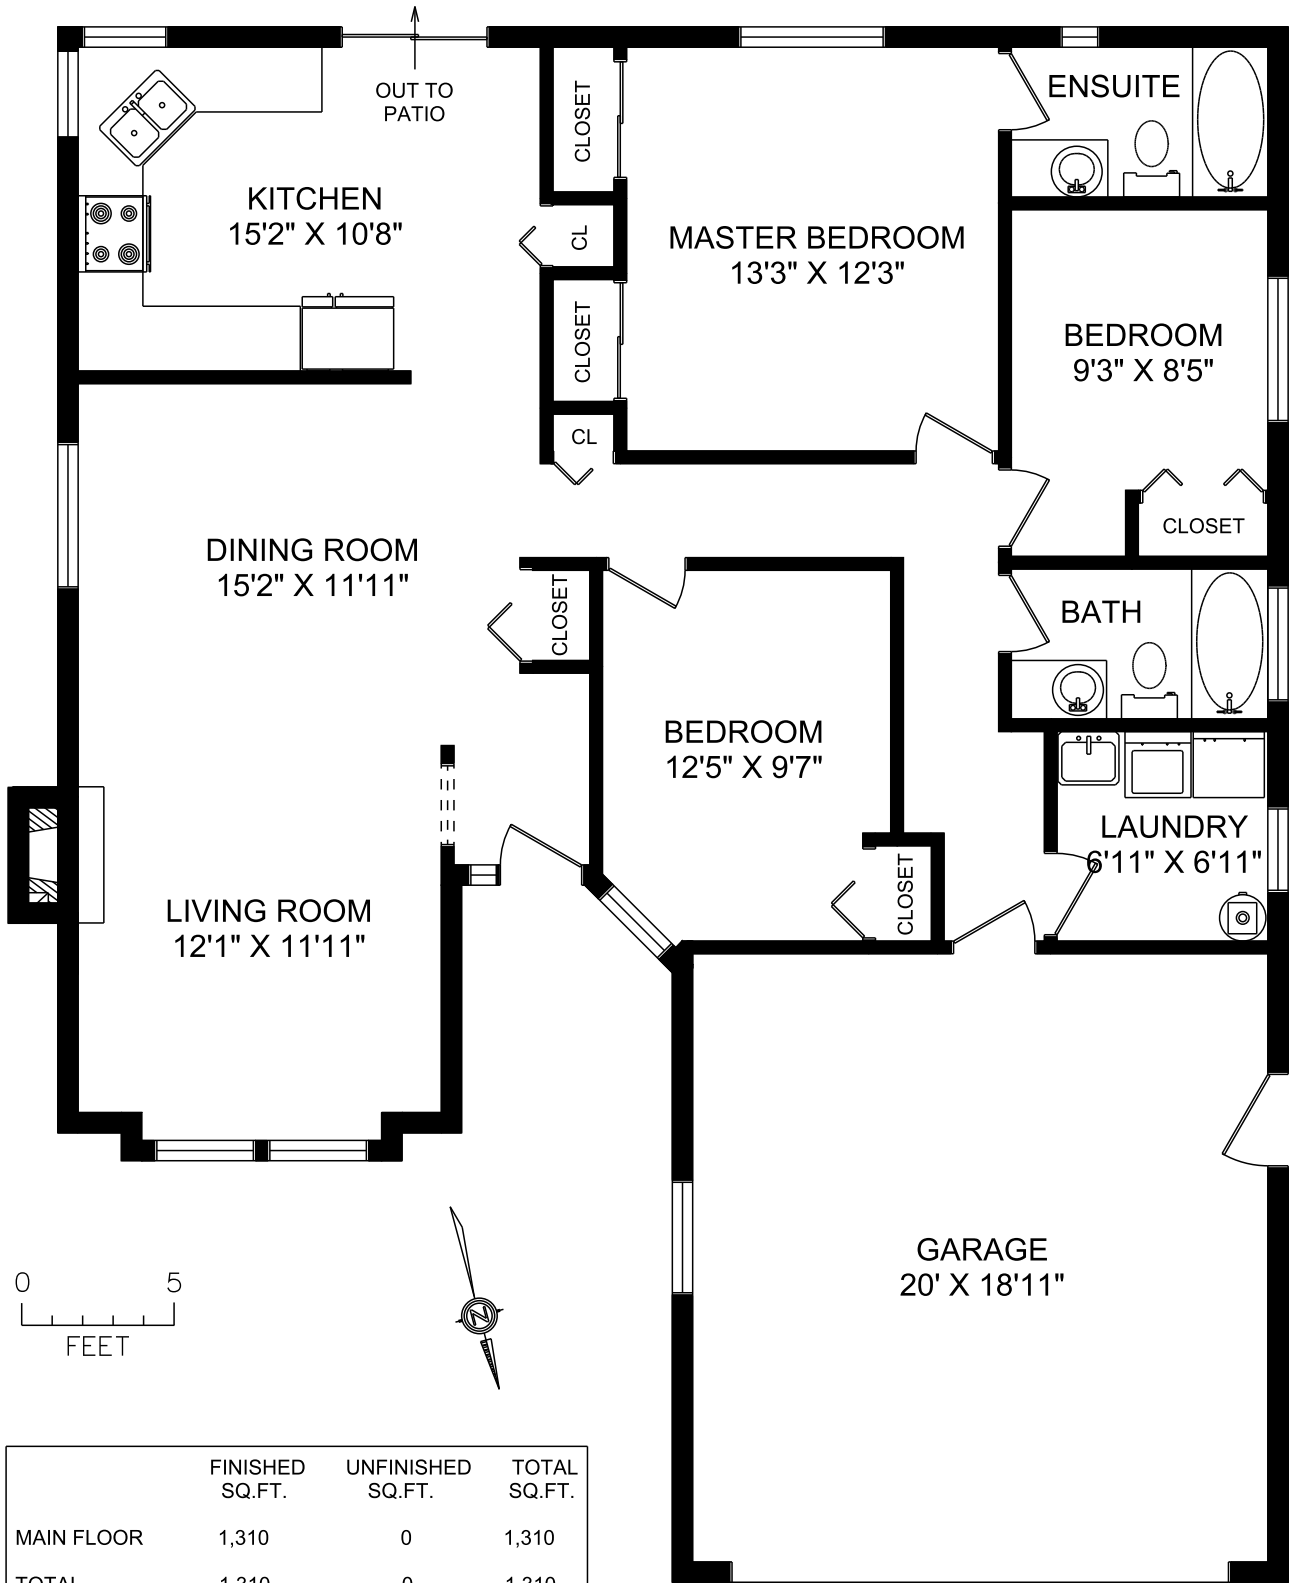

1662 WHIFFEN SPIT ROAD

MAIN FLOOR

	FINISHED SQ.FT.	UNFINISHED SQ.FT.	TOTAL SQ.FT.
MAIN FLOOR	1,310	0	1,310
TOTAL	1,310	0	1,310
GARAGE		417	
MEASURED APRIL 28, 2008		NOAH FERGUSON	

All information furnished regarding this property is from sources deemed reliable but no warranty or representation is made to the accuracy thereof.