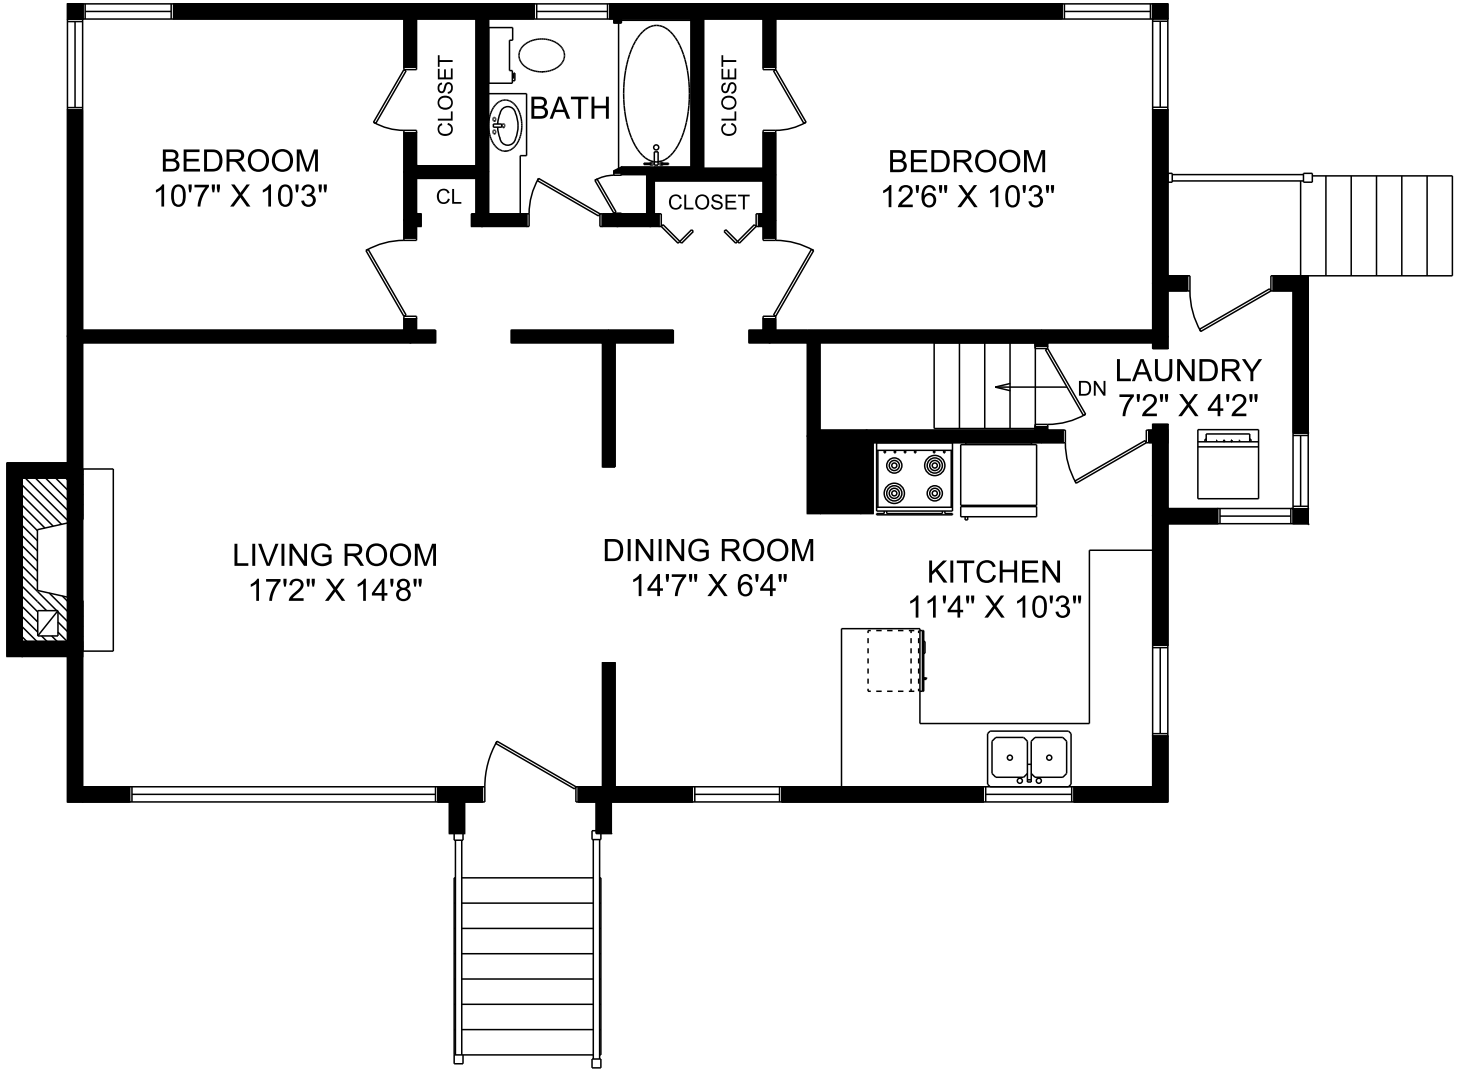

1200 BASIL AVENUE MAIN FLOOR

	FINISHED SQ.FT.	UNFINISHED SQ.FT.	TOTAL SQ.FT.
MAIN FLOOR	1,004	0	1,004
LOWER FLOOR	1,024	0	1,024
TOTAL	2,028	0	2,028

MEASURED APRIL 11, 2008 NOAH FERGUSON

All information furnished regarding this property is from sources deemed reliable but no warranty or representation is made to the accuracy thereof.