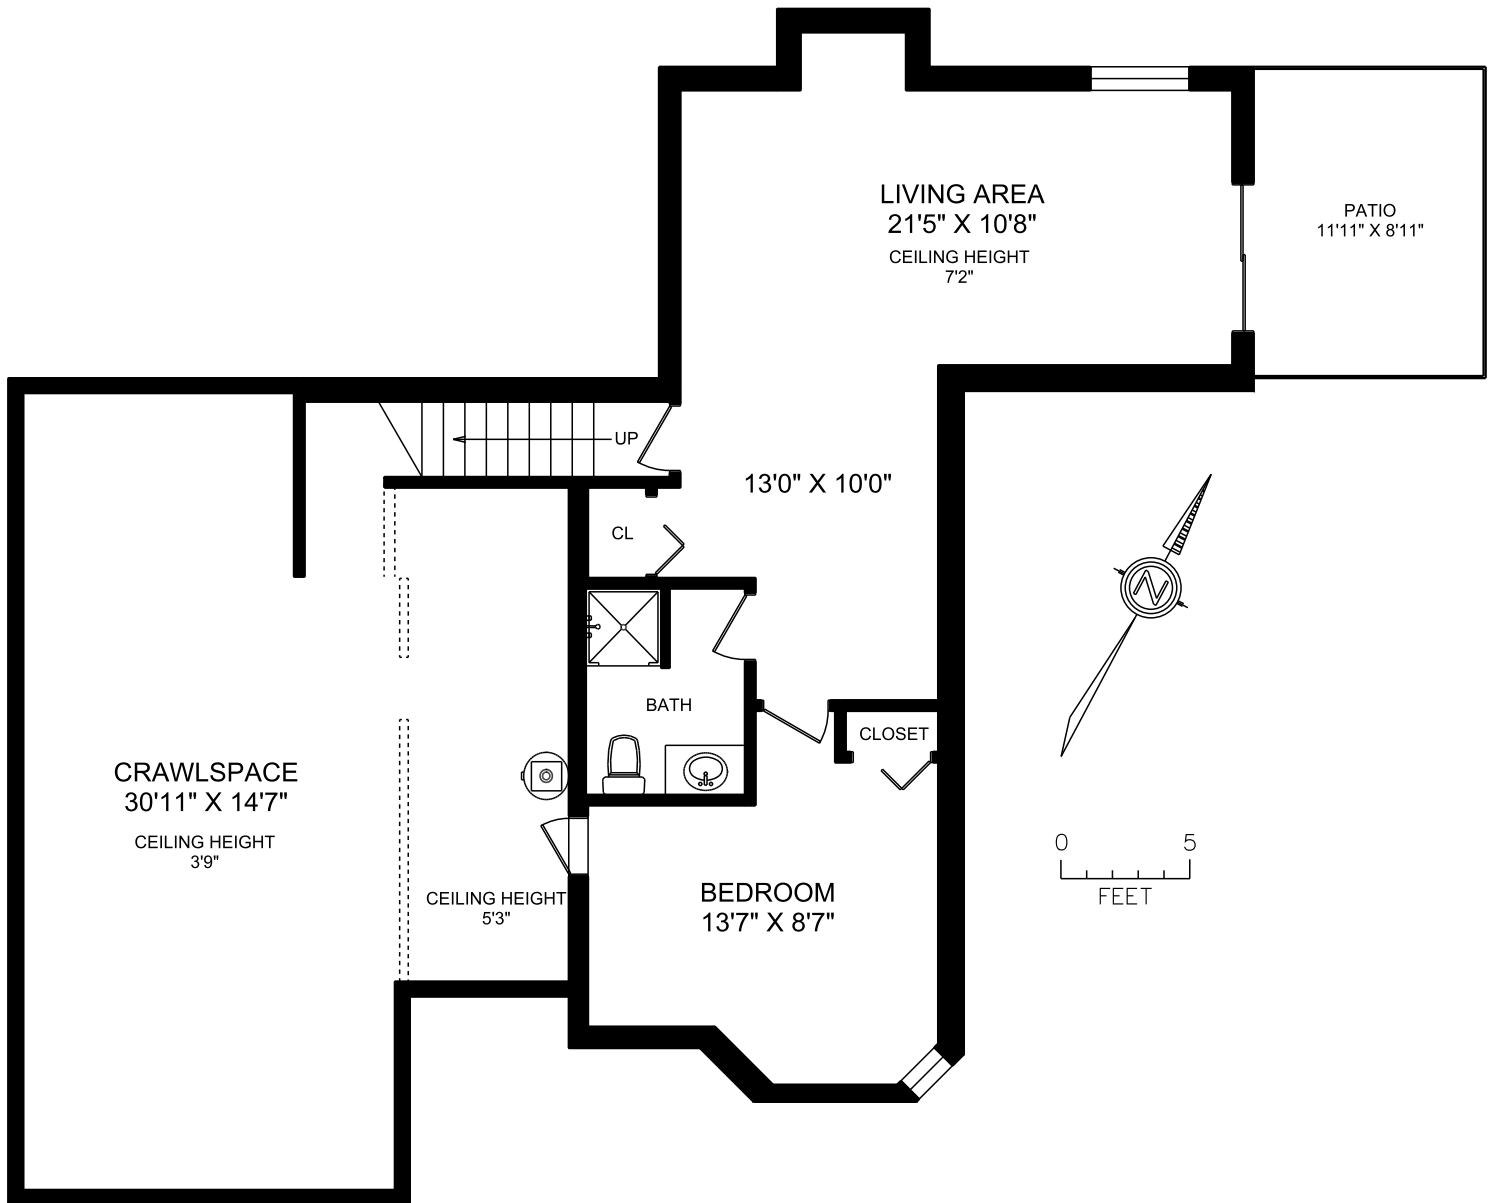

LOWER FLOOR

LIVING AREA
21'5" X 10'8"
CEILING HEIGHT
7'2"

PATIO
11'11" X 8'11"

13'0" X 10'0"

CL

BATH

CLOSET

CRAWLSPACE
30'11" X 14'7"
CEILING HEIGHT
3'9"

CEILING HEIGHT
5'3"

BEDROOM
13'7" X 8'7"