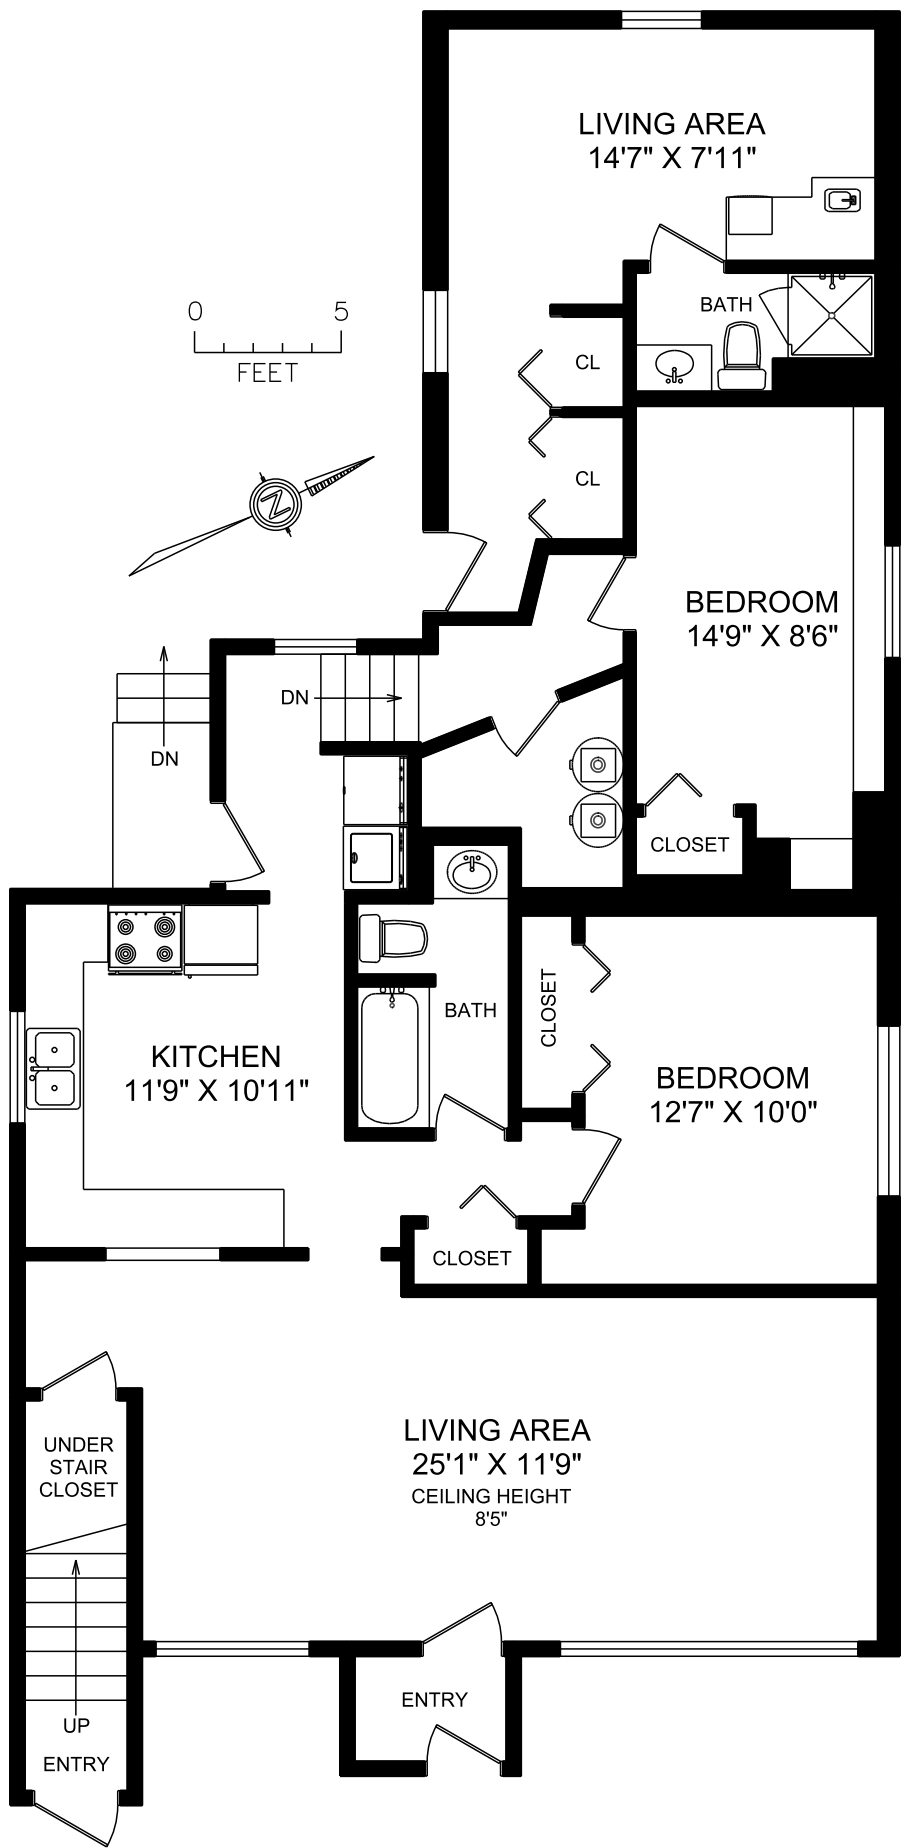

MAIN FLOOR

DN

DN

CLOSET

CLOSET

CLOSET

UNDER  
STAIR  
CLOSET

UP  
ENTRY

ENTRY

LIVING AREA  
14'7" X 7'11"

BATH

CL

CL

BEDROOM  
14'9" X 8'6"

KITCHEN  
11'9" X 10'11"

BATH

BEDROOM  
12'7" X 10'0"

LIVING AREA  
25'1" X 11'9"  
CEILING HEIGHT  
8'5"