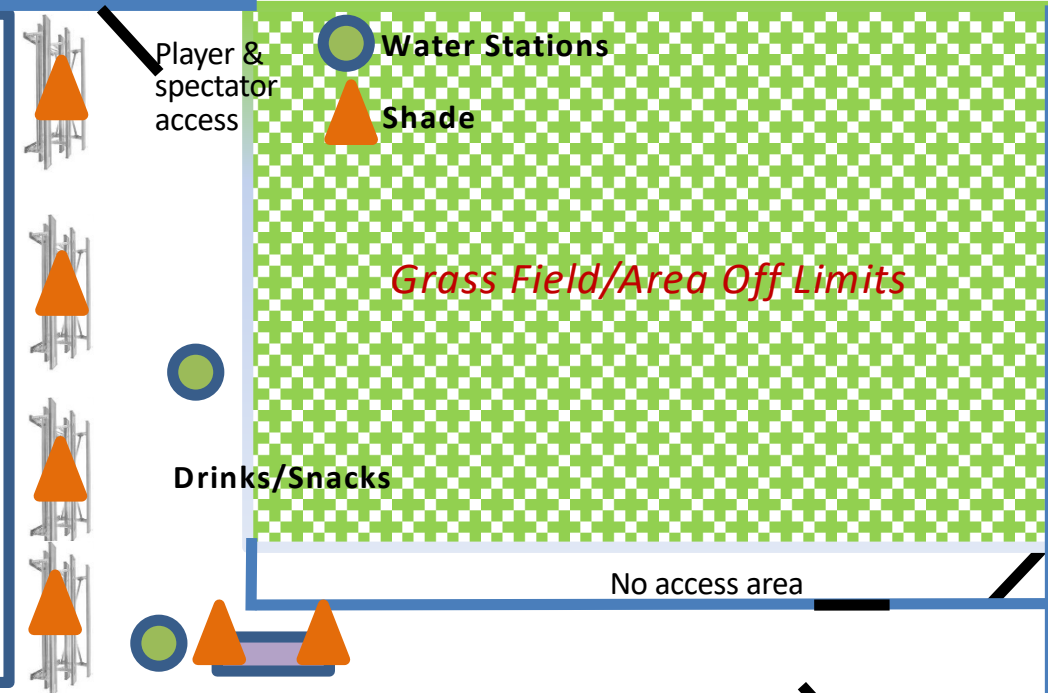

# NAU Tennis Complex Courts

Drinking Water & Bathrooms  
Bottom Level

Spectator Viewing - Mezzanine/Balcony – Top Level

Front Entry