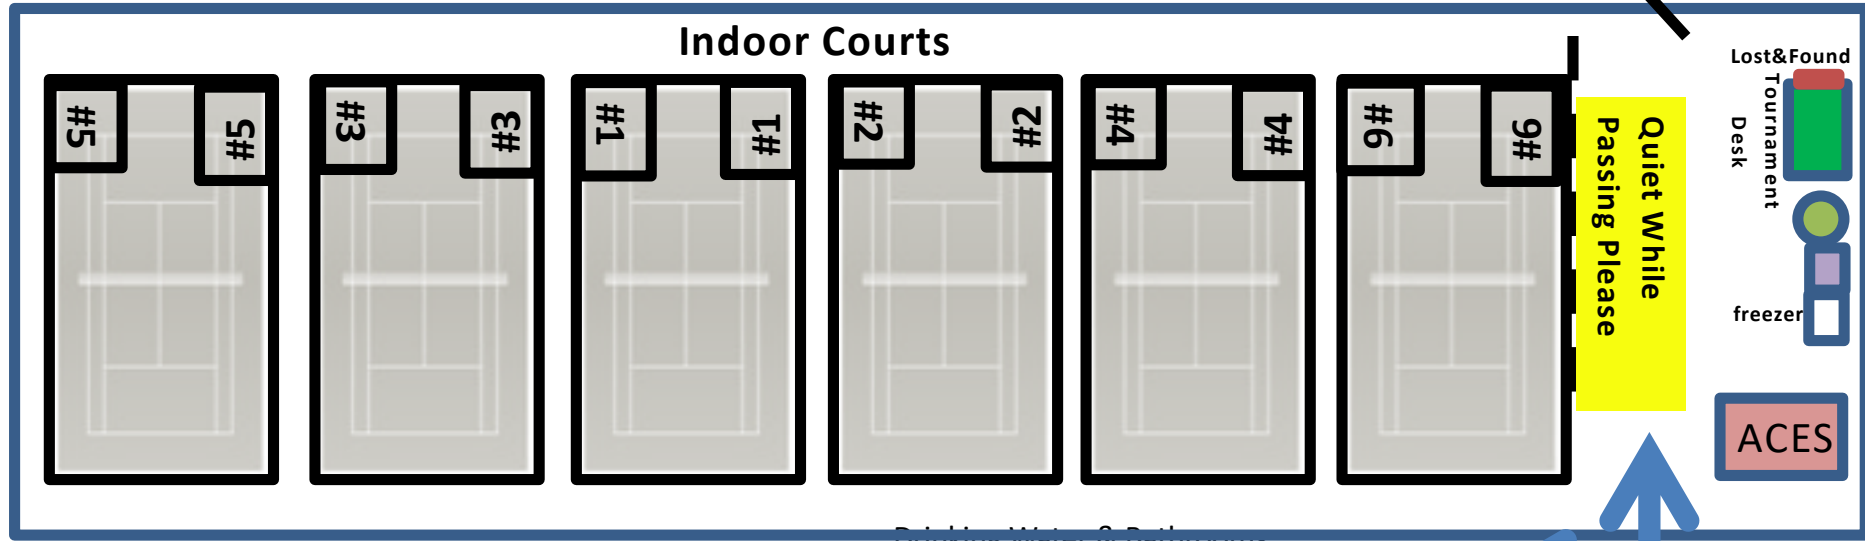

# NAU Tennis Complex Courts

Drinking Water & Bathrooms  
Bottom Level

Spectator Viewing - Mezzanine/Balcony – Top Level

Front Entry