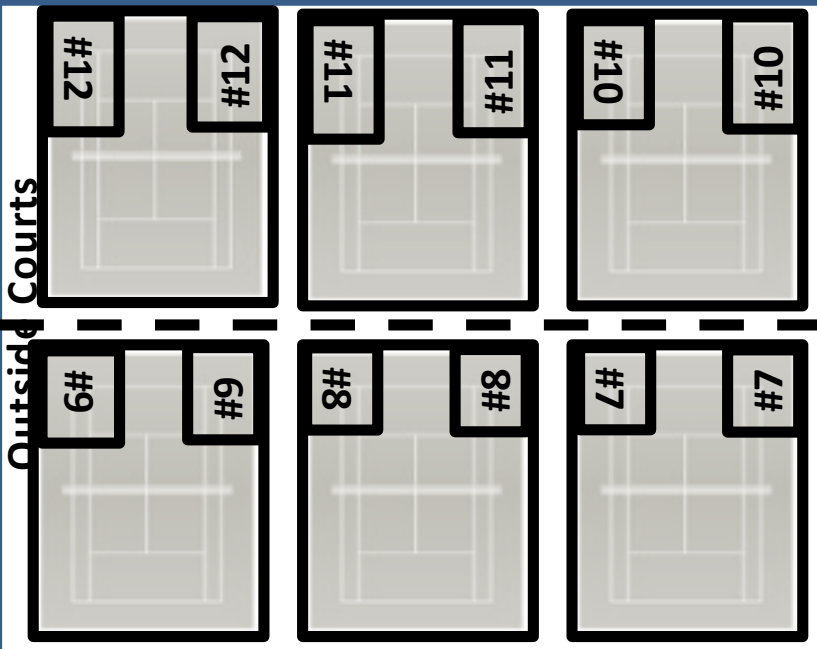

# NAU Tennis Complex Courts

Drinking Water & Bathrooms  
Bottom Level

Spectator Viewing - Mezzanine/Balcony – Top Level

Front Entry