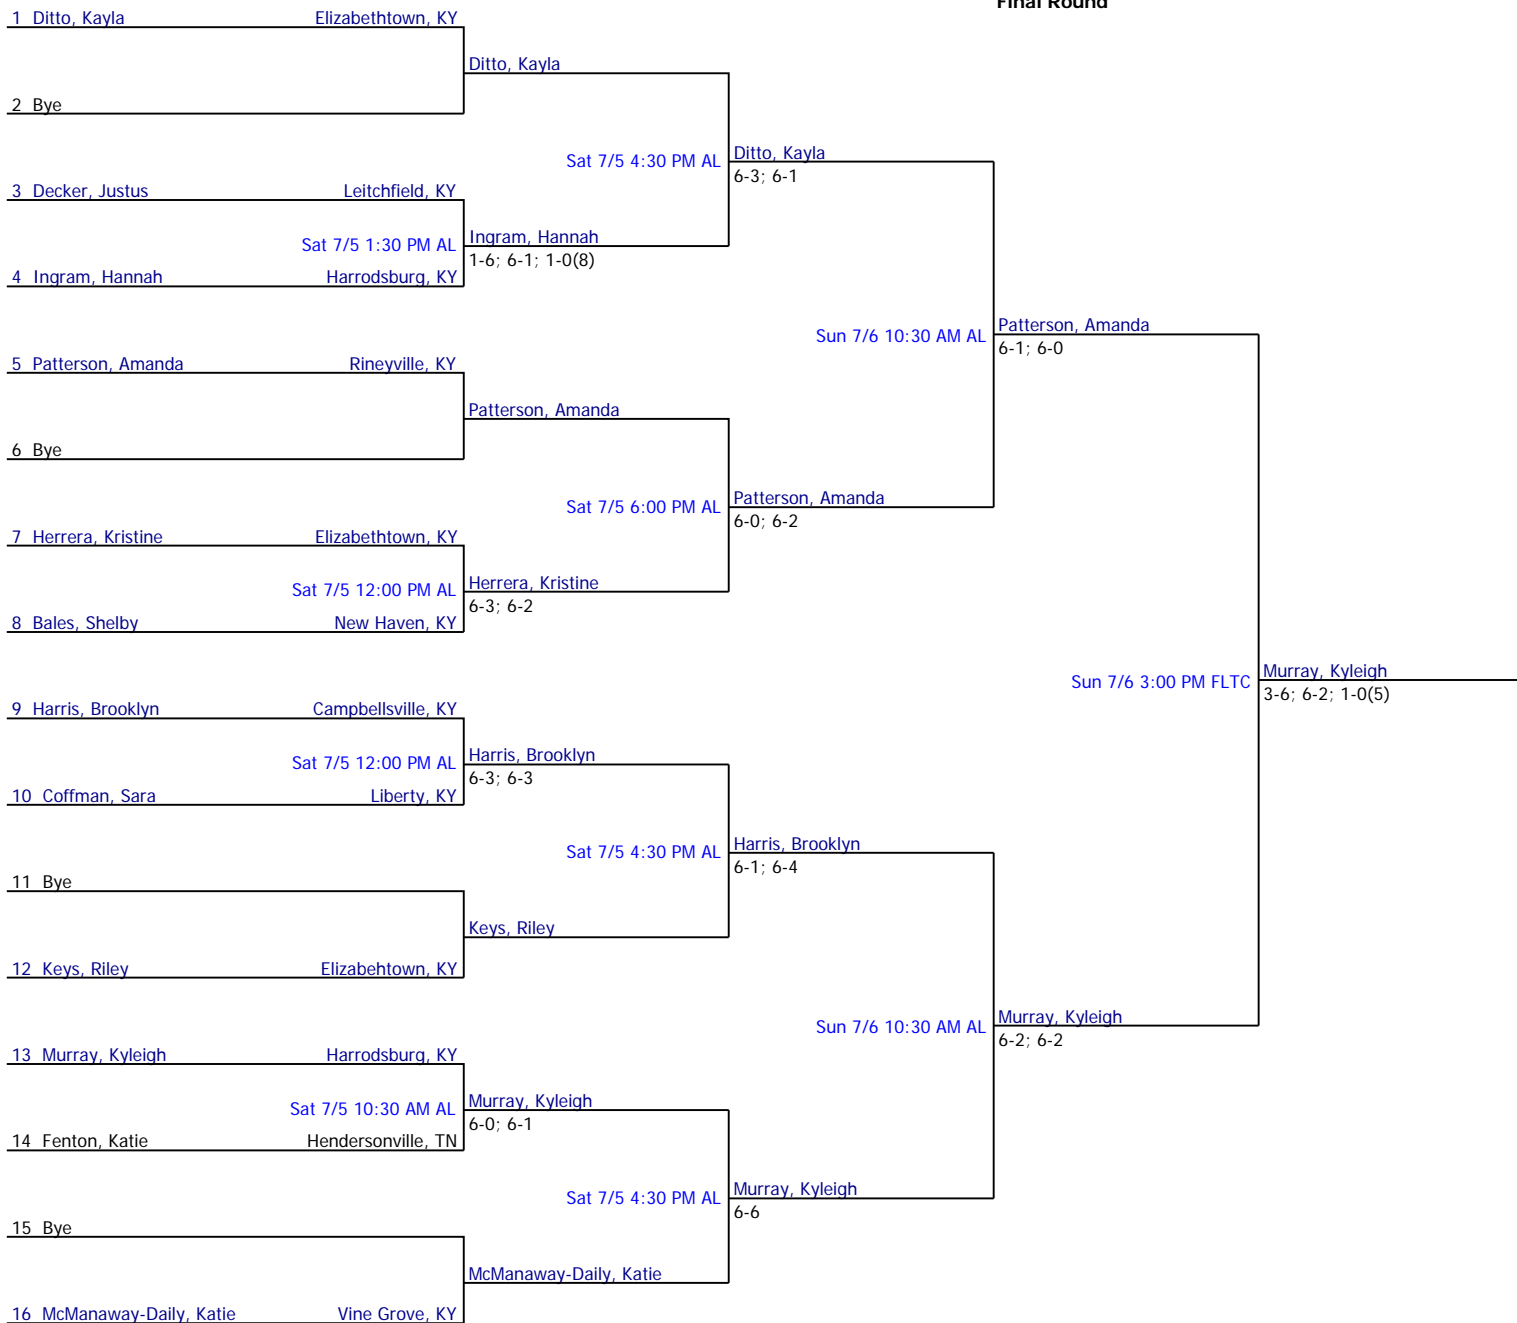

State Farm Etown Open 2014

Girls' 18 and Under Singles

Round of 16

Quarterfinal Round

Semifinal Round

Final Round

Referee's Signature