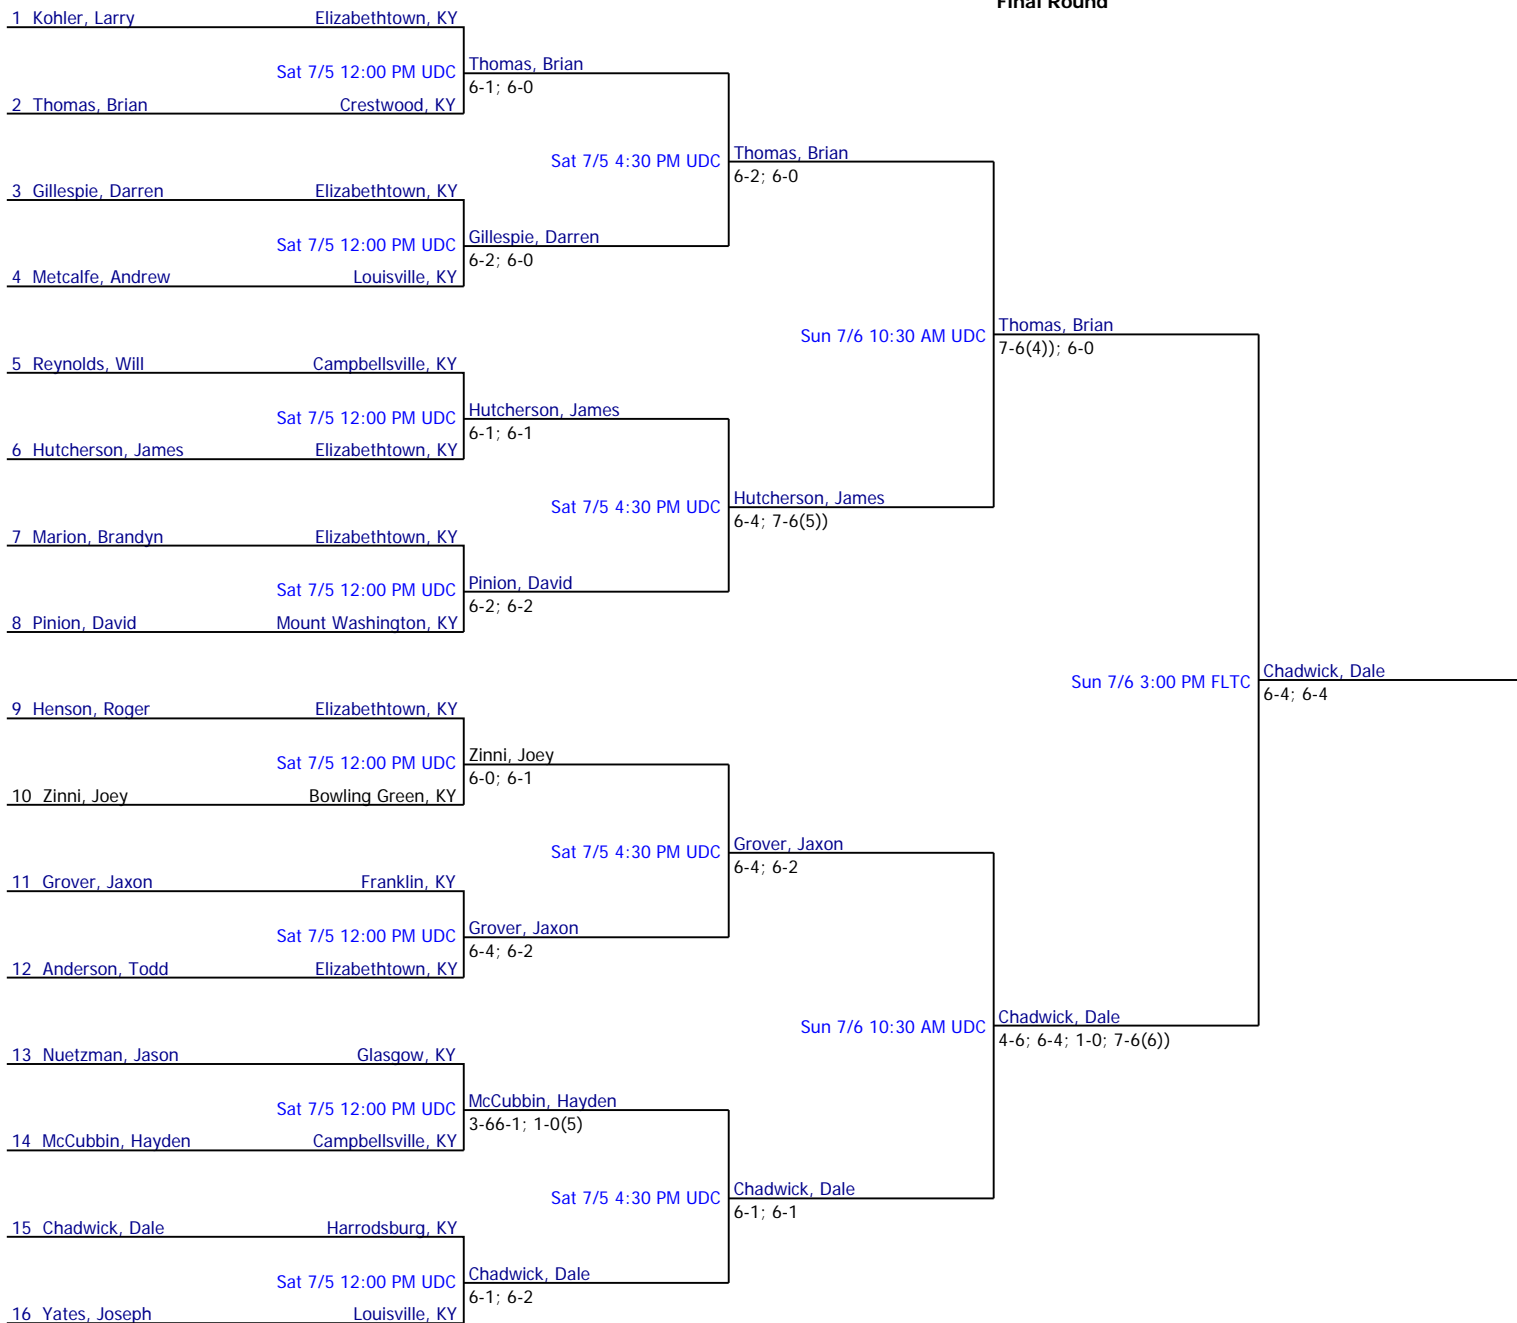

Round of 16

Quarterfinal Round

Semifinal Round

Final Round

Referee's Signature

State Farm Etown Open 2014

Women's Open Singles

Quarterfinal Round