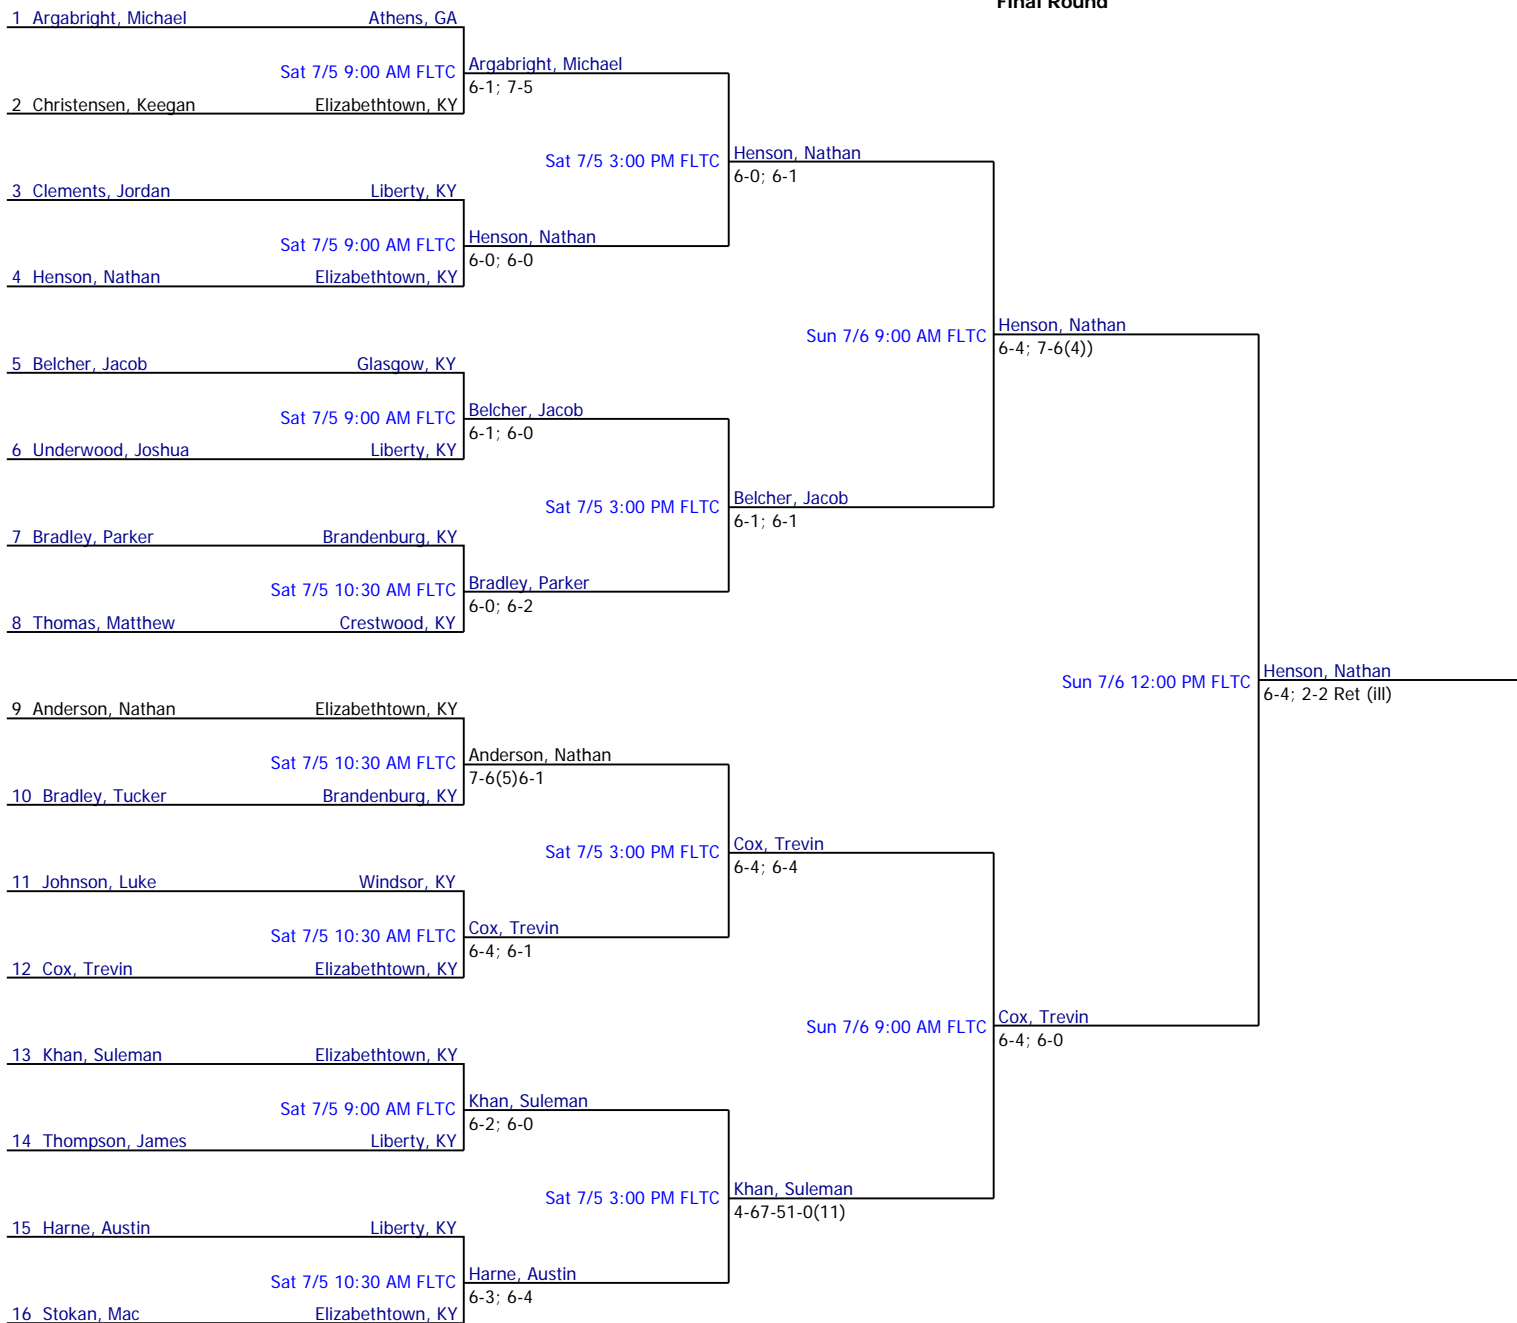

State Farm Etown Open 2014

Boys' 15 and Under Singles

Round of 16

Quarterfinal Round

Semifinal Round

Final Round

Referee's Signature