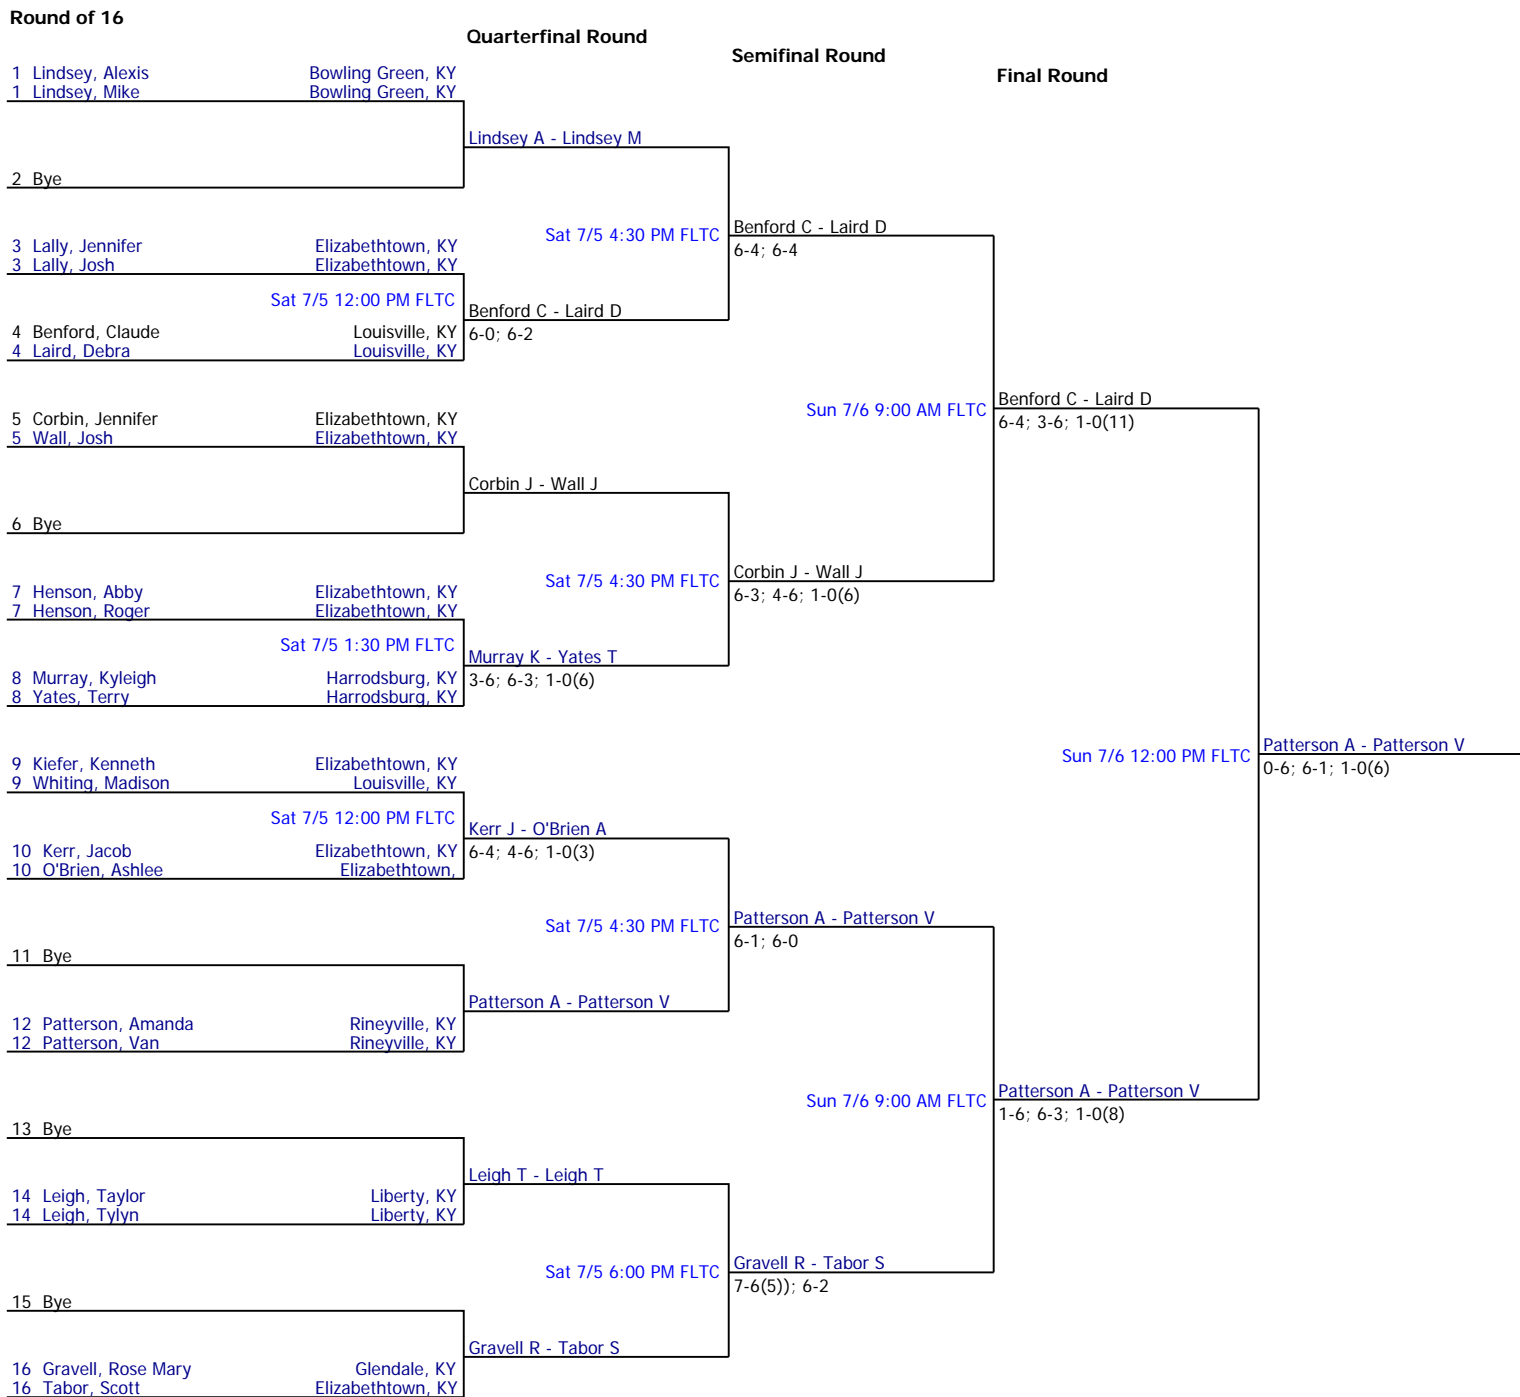

State Farm Etown Open 2014

Mixed Open Doubles

Referee's Signature

State Farm Etown Open 2014

Mixed B Doubles

Referee's Signature