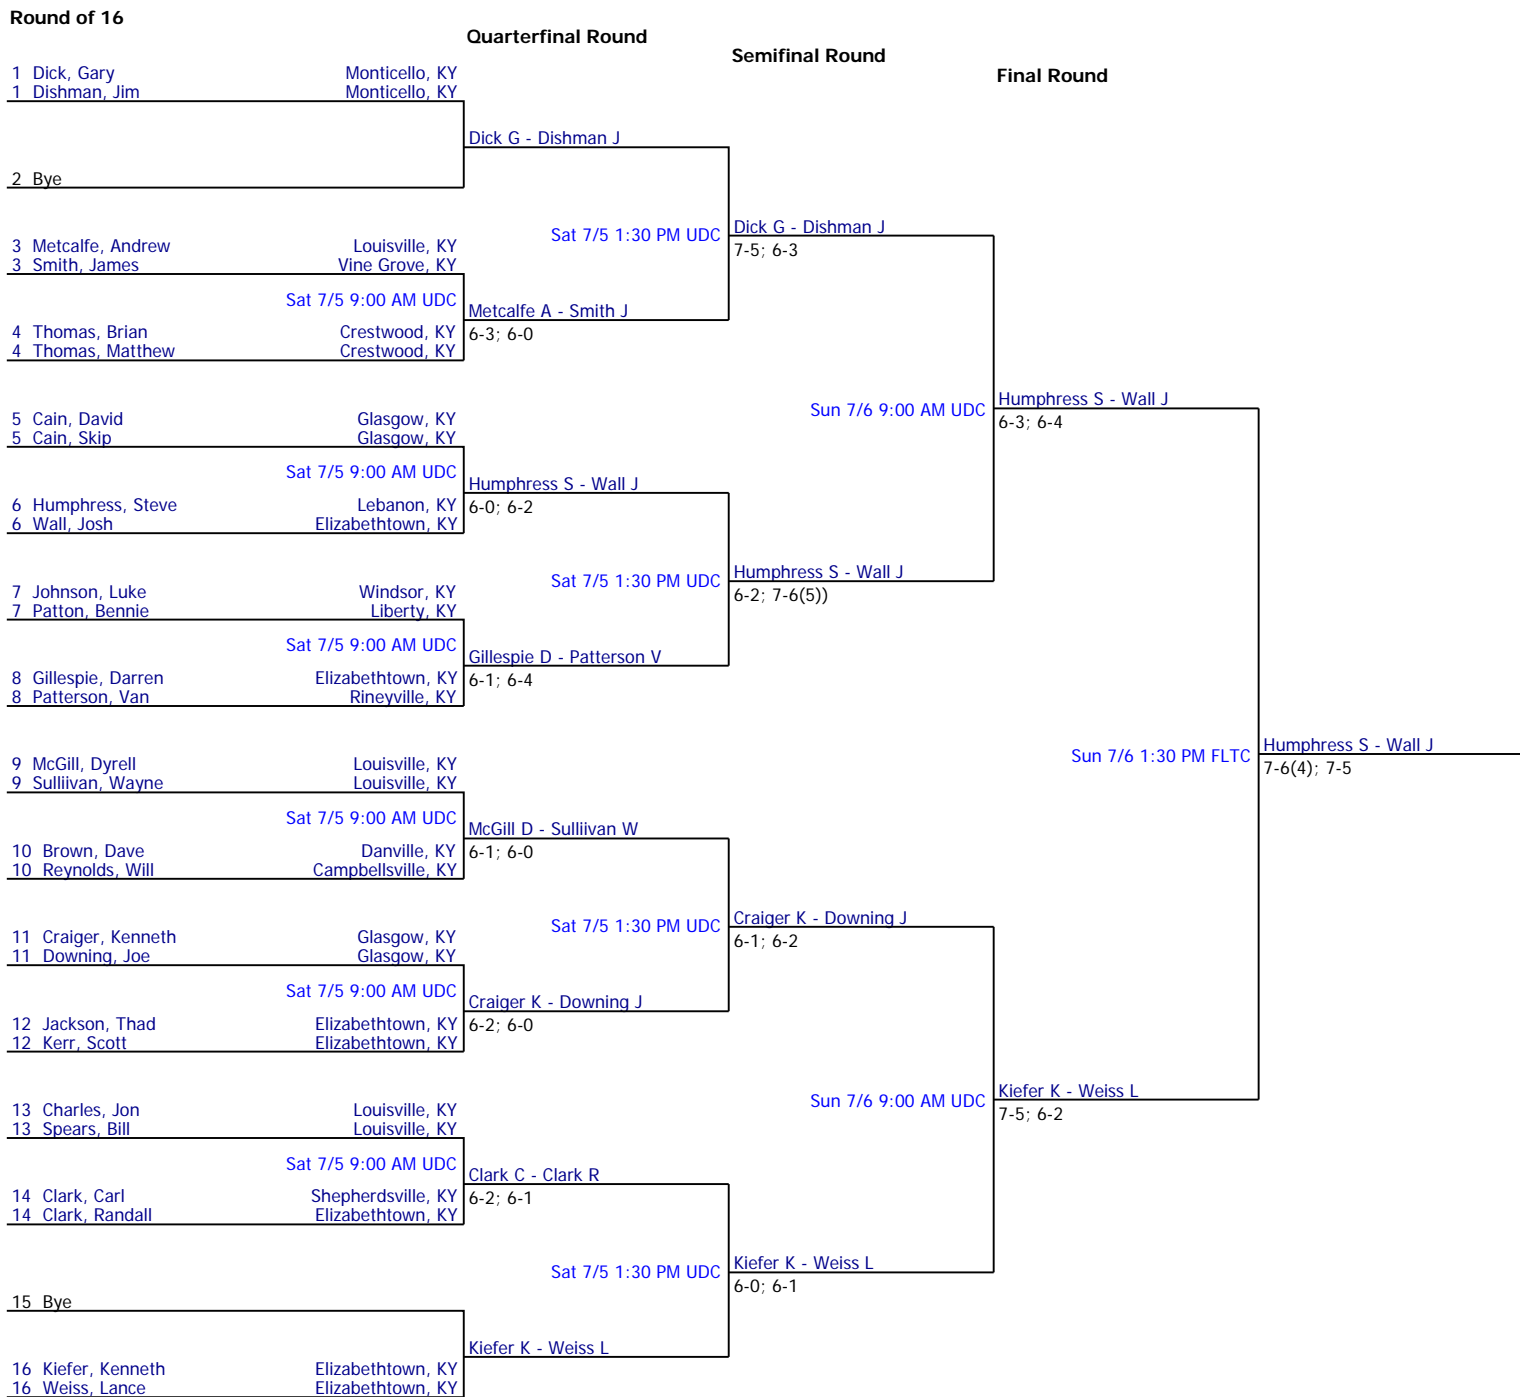

Sun 7/6 12:00 PM FLTC

Andrews W - Andrews W
6-2; 6-1

Andrews W - Andrews W

Referee's Signature

State Farm Etown Open 2014

Men's B Doubles

Referee's Signature

State Farm Etown Open 2014