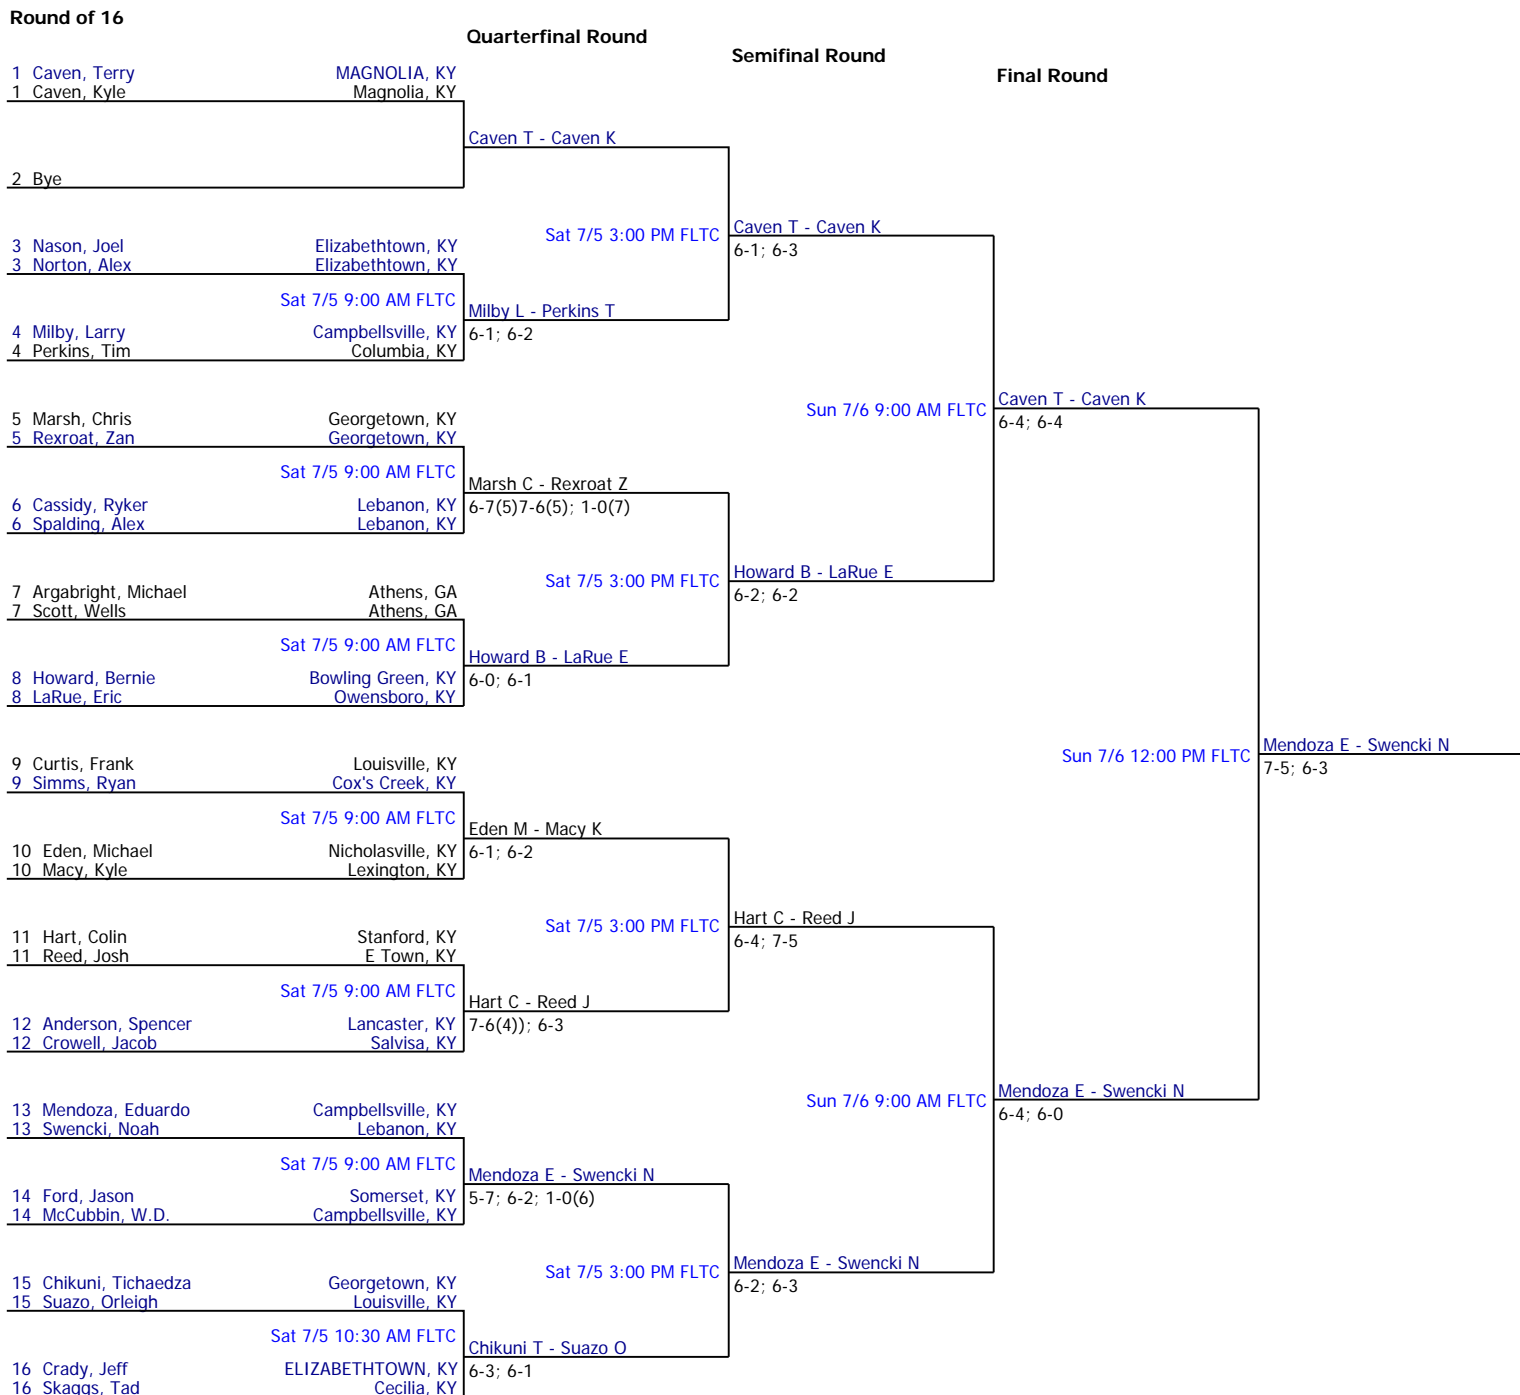

Referee's Signature

State Farm Etown Open 2014

Men's 30 and Over Singles

Round of 16

Quarterfinal Round

Semifinal Round

Final Round

Referee's Signature