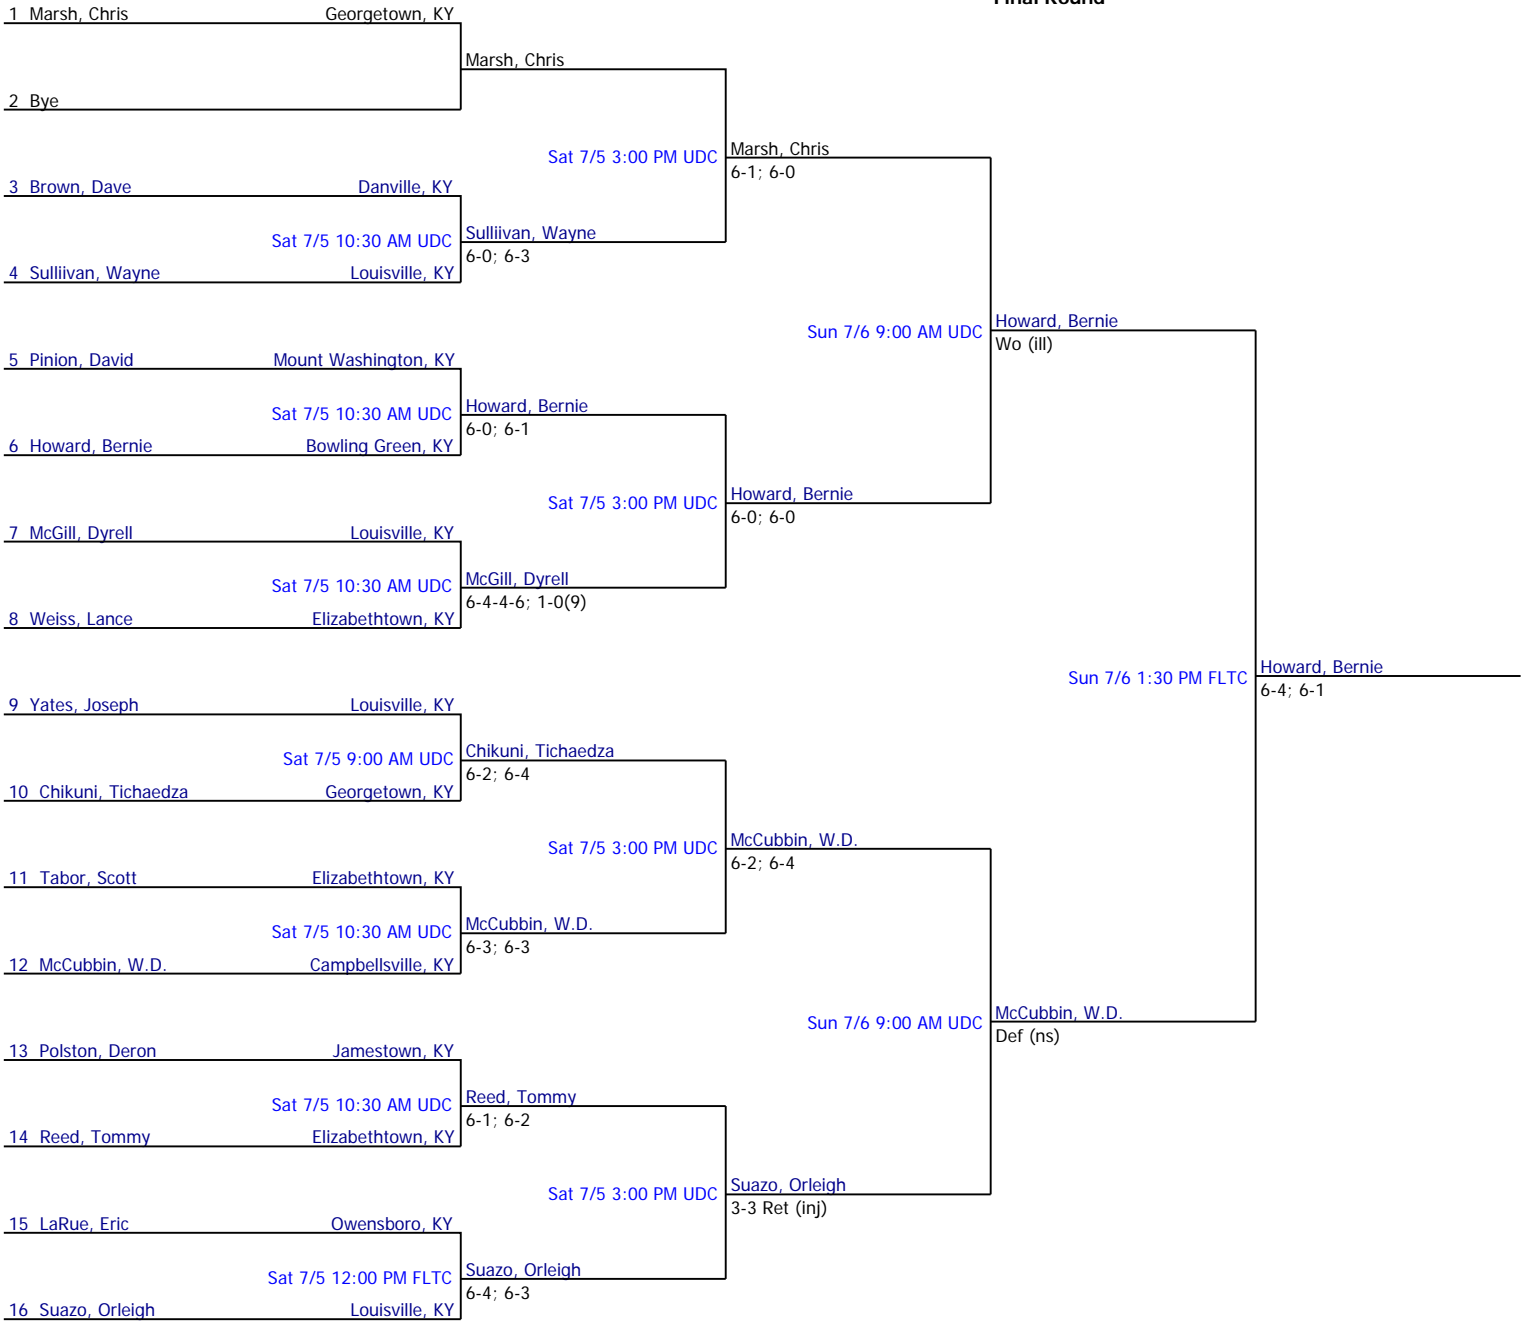

Referee's Signature

State Farm Etown Open 2014

Men's 30 and Over Singles

Round of 16

Quarterfinal Round

Semifinal Round

Final Round

Referee's Signature