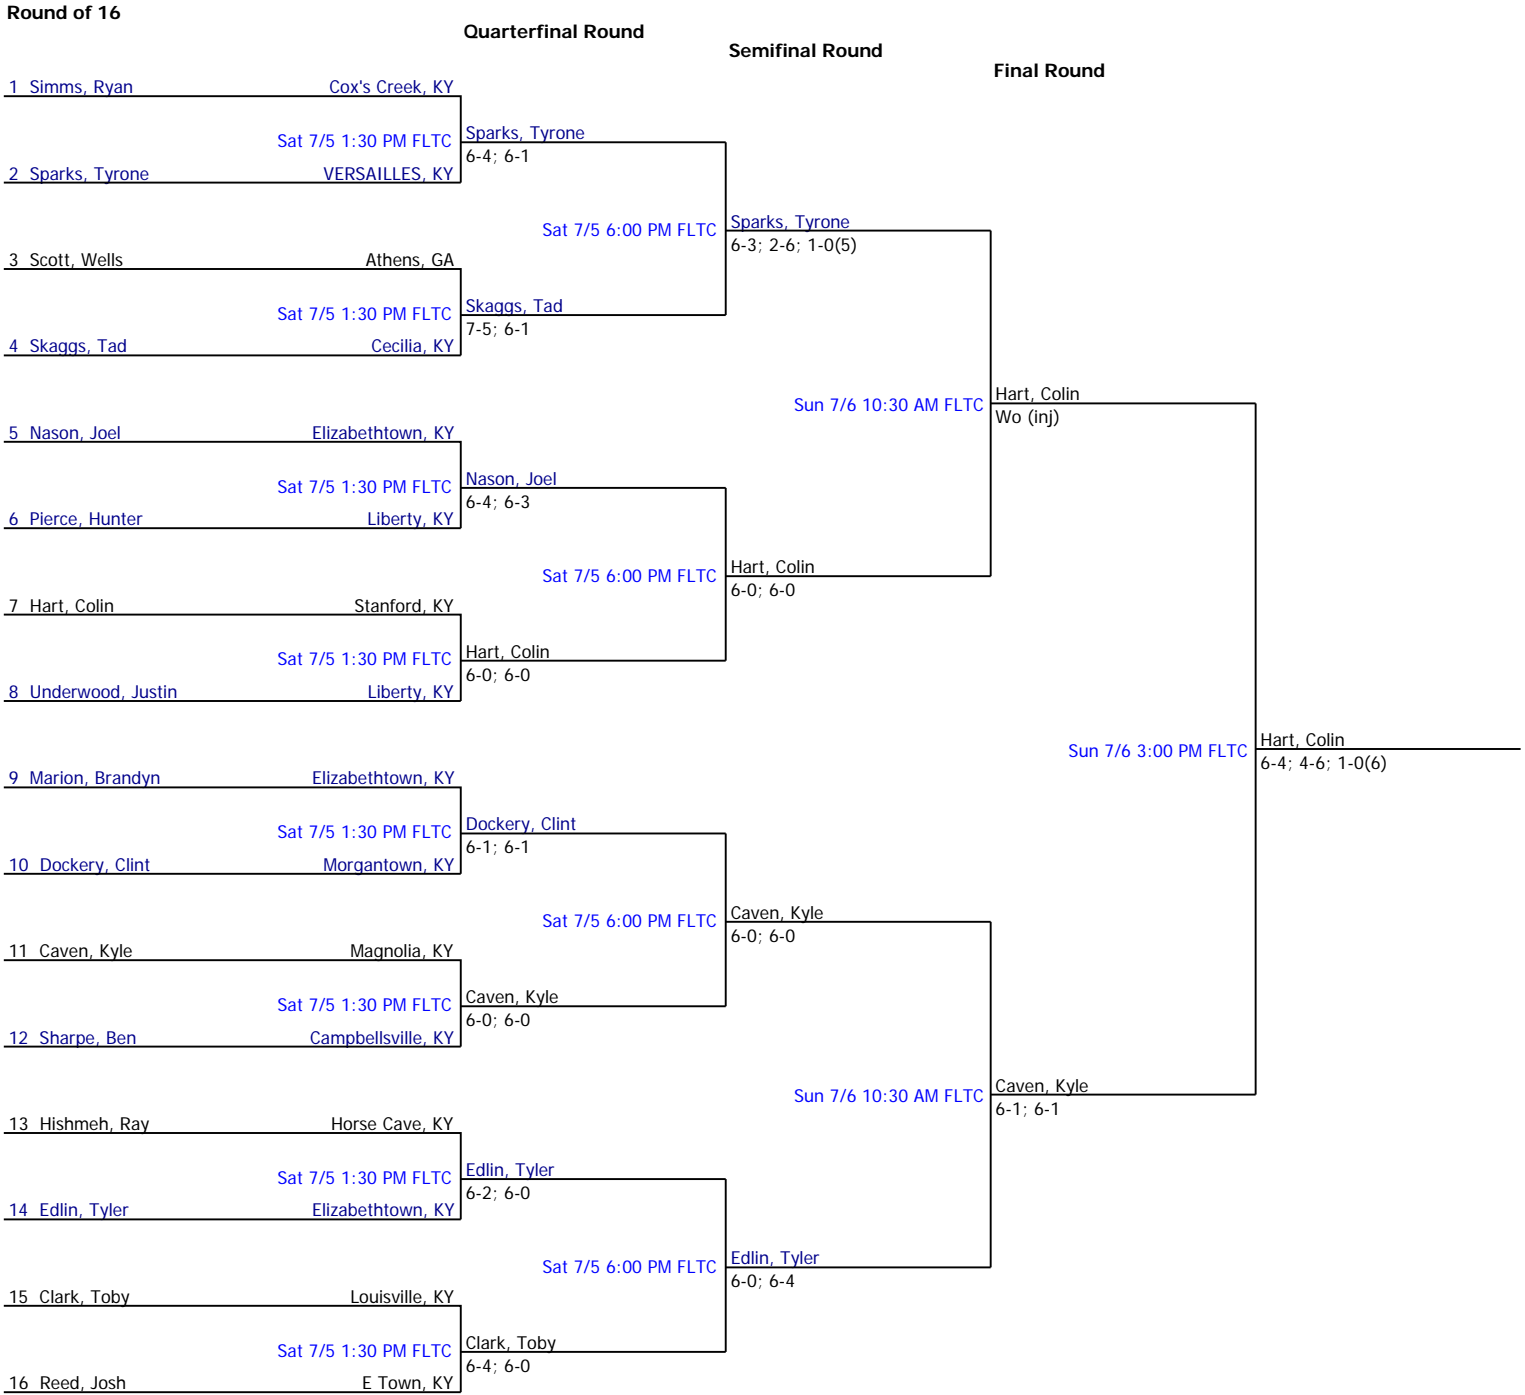

State Farm Etown Open 2014

Men's Open Singles

Referee's Signature