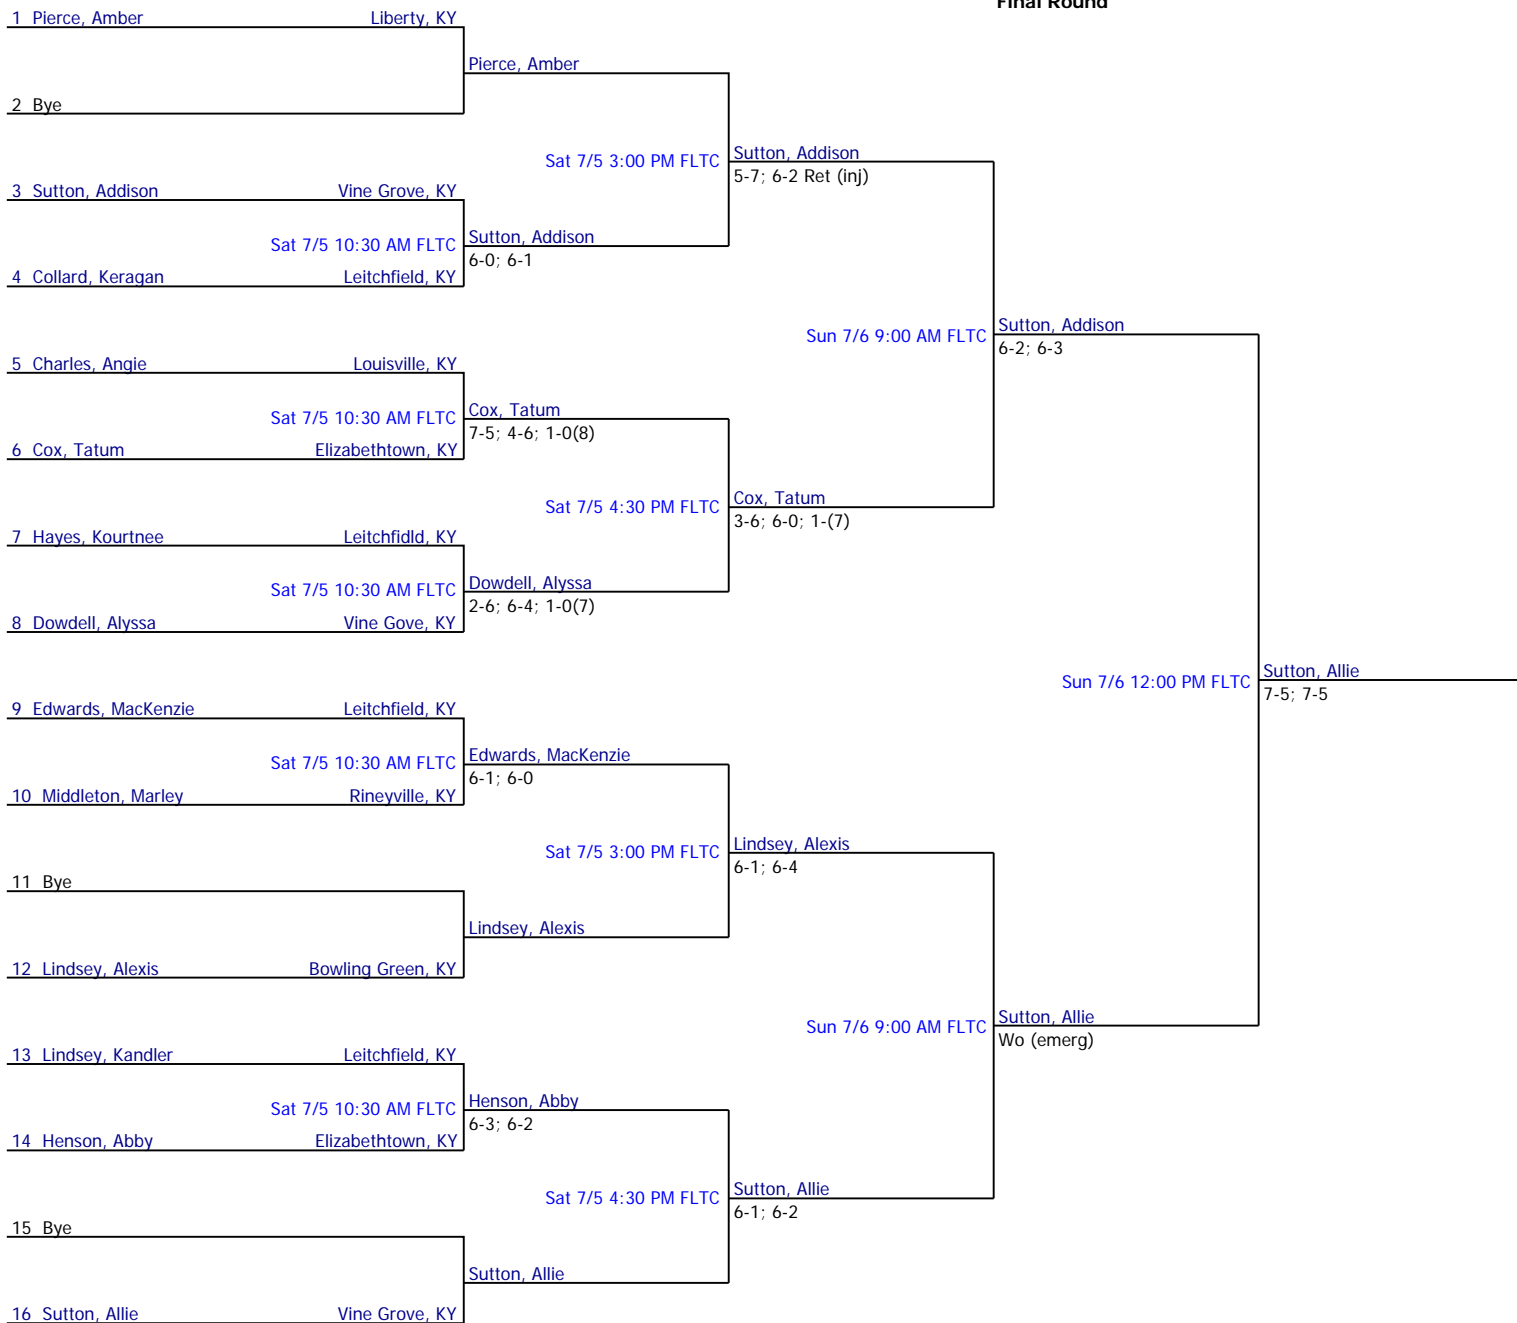

State Farm Etown Open 2014

Girls' 15 and Under Singles

Round of 16

Quarterfinal Round

Semifinal Round

Final Round

Referee's Signature