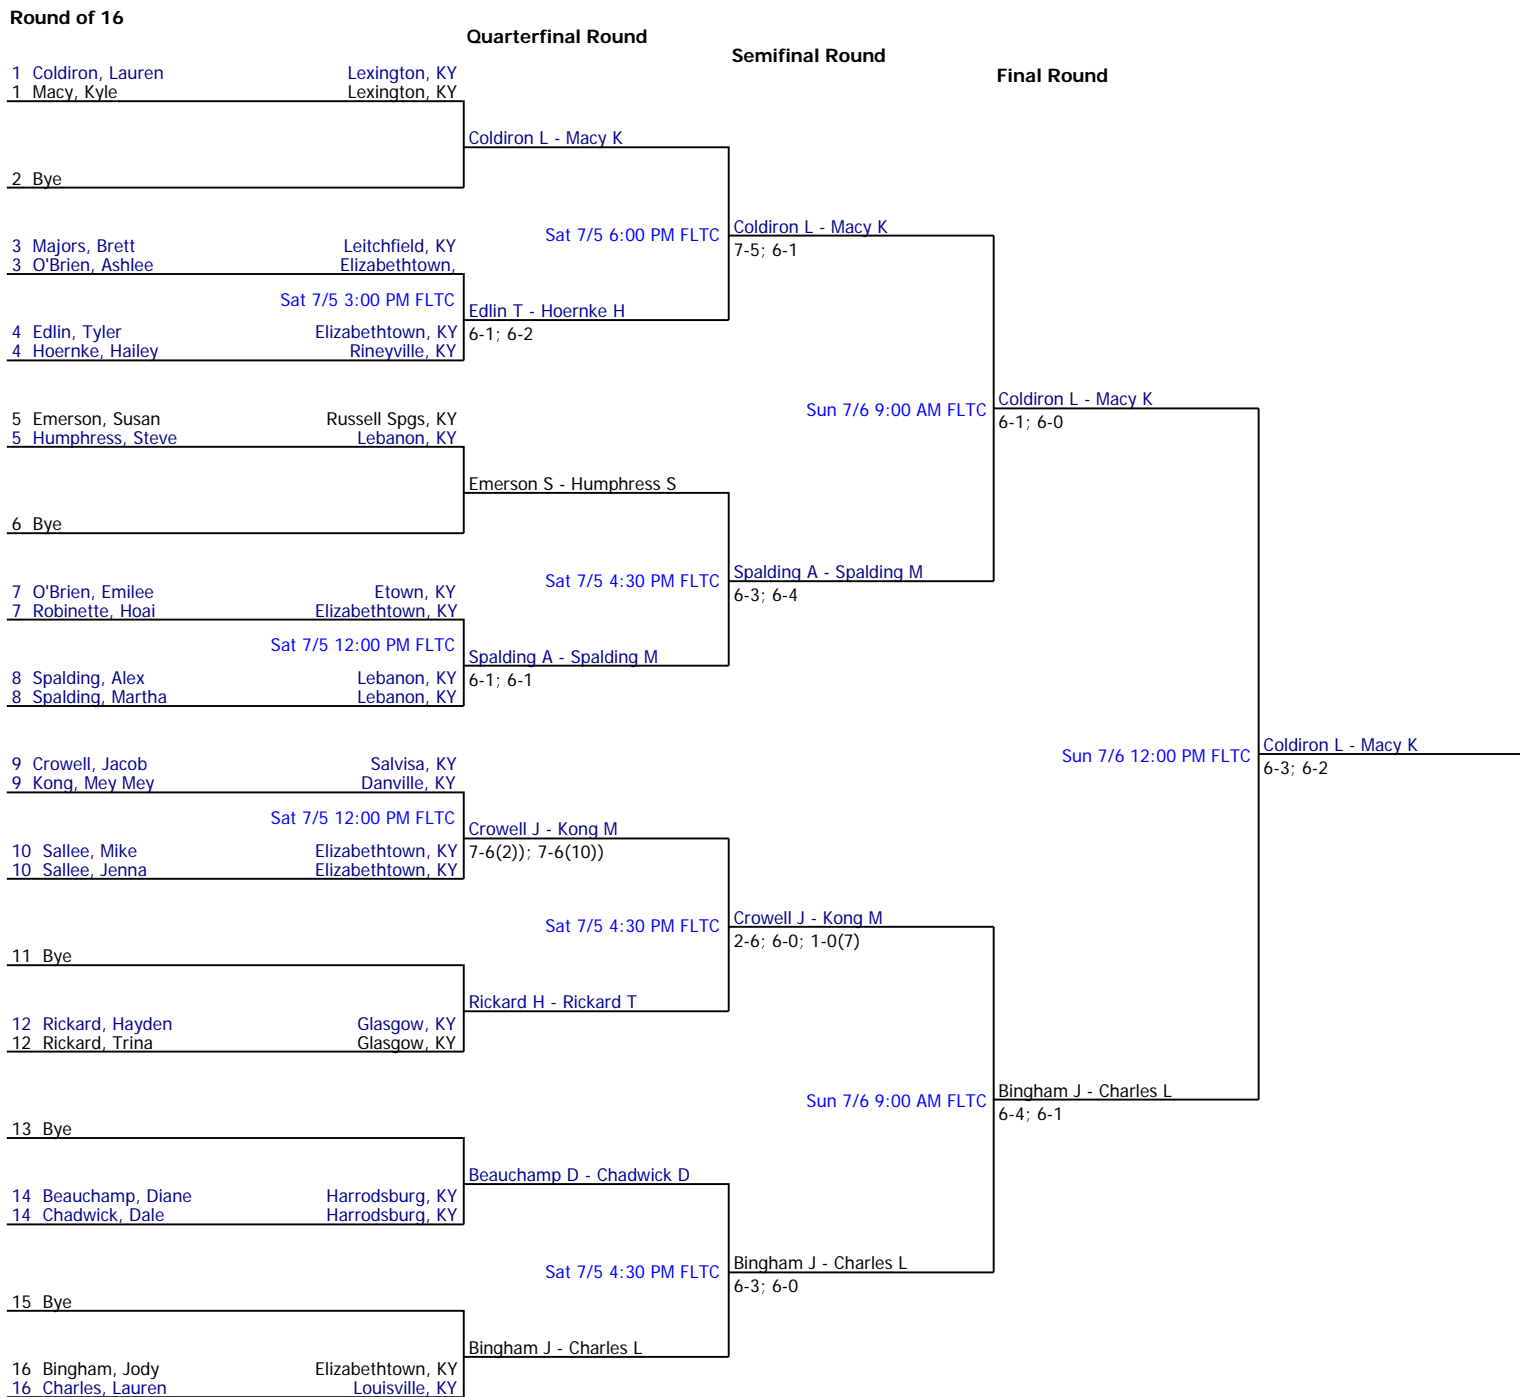

State Farm Etown Open 2014

Mixed Open Doubles

Referee's Signature