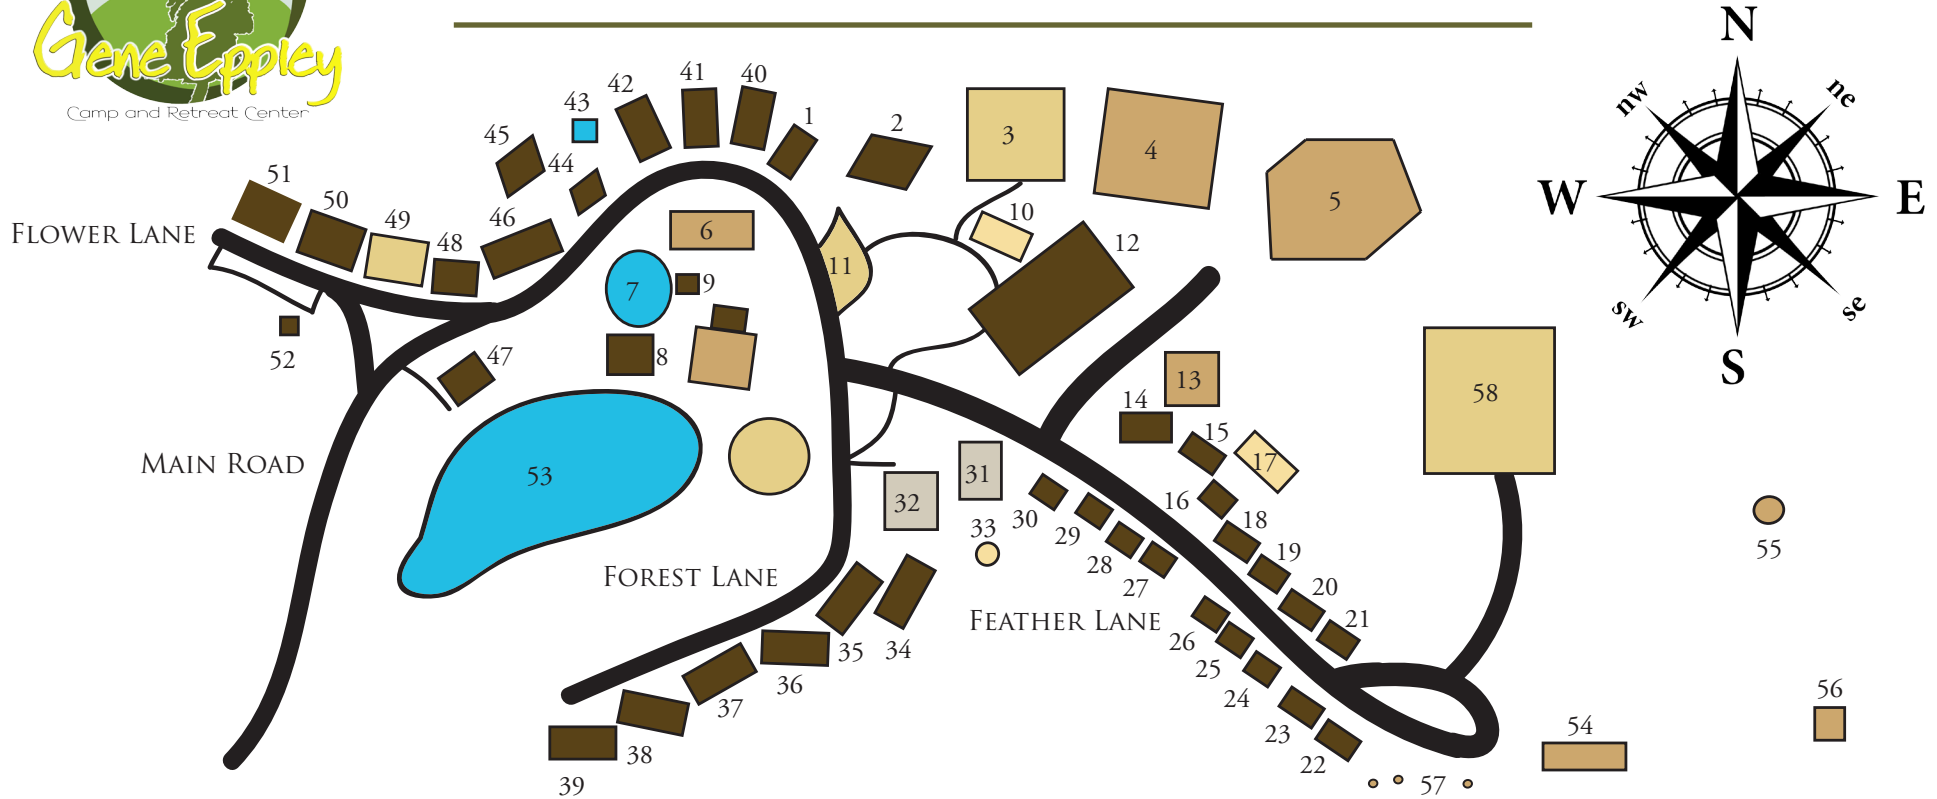

# THE SALVATION ARMY GENE EPPLEY CAMP AND RETREAT CENTER

915 Allied Road, Bellevue, NE 68123 • 402-291-1912 • [www.CampGeneEppley.org](http://www.CampGeneEppley.org)

1. Camp Office	16. Chickadee	31. Chapel Pavilion	46. DC's House
2. GEC Lodge	17. Wood Pavilion	32. Chapel	47. Guest Services House
3. Main Parking Lot	18. Herring Beak/Mourning Dove	33. Chapel Fire Pit	48. Camp Director
4. Basketball/Tennis Courts	19. Meadow Lark	34. Ash	49. Garage
5. Ball Field	20. Bobwhite/Woodpecker	35. Oak	50. Pole Barn
6. Volleyball Court/Playground	21. Grosbeak	36. Maple	51. Shop
7. Pool	22. Eagle Nest	37. Elm	52. Garden Shed
8. Pool House	23. Flicker/Bluejay	38. Birch	53. Pond
9. Chemical Shack	24. Nature Center	39. Spruce	54. Archery Range
10. Stone Pavilion	25. Bobolink	40. Camp Duplex 1	55. Council Ring
11. Handicap Parking	26. Nuthatch	41. Camp Duplex 2	56. Challenge Course
12. Dining Hall	27. Cardinal/Kingbird	42. Program House	57. RV Hookups
13. Kaboom Playground	28. Oriole	43. Water Plant	58. Forest Pavilion
14. Warbler/Goldfinch	29. Robin/Trush	44. DYS	
15. Phoebe	30. Nurse's Cabin	45. Dogwood Triplex	