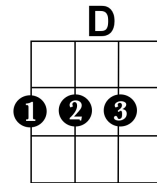

Knock Knock Knocking on Heavens Door - Bob Dylan

INTRO: / G / G / G / G

G D Am Am
 Mama take this badge off of me
 G D C C
 I can't use it any more.
 G D Am Am
 It's getting dark to dark to see
 G D C C
 Feels like I'm knocking on heavens door

G D Am Am
Knock knock knocking on heavens door
G D C C
Knock knock knocking on heavens door
G D Am Am
Knock knock knocking on heavens door
G D C C
Knock knock knocking on heavens door

G D Am Am
 Mama put my guns in the ground
 G D C C
 I cant shoot them any more
 G D Am Am
 That dark black cloud is coming down,
 G D C C
 feels like I'm knocking on heavens door

G D Am Am
Knock knock knocking on heavens door
G D C C
Knock knock knocking on heavens door
G D Am Am
Knock knock knocking on heavens door
G D C C
Knock knock knocking on heavens door

(Repeat Chorus, end on G)