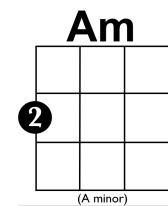

G D Am Am
Mama put my guns in the ground
G D C C
I cant shoot them any more
G D Am Am
That dark black cloud is coming down,
G D C C
feels like I'm knocking on heavens door

G D Am Am
Knock knock knocking on heavens door
G D C C
Knock knock knocking on heavens door
G D Am Am
Knock knock knocking on heavens door
G D C C
Knock knock knocking on heavens door

(Repeat Chorus, end on G)