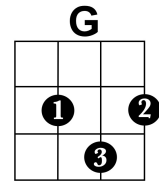

Knock Knock Knocking on Heavens Door - Bob Dylan

INTRO: / G / G / G / G

G D Am Am
 Mama take this badge off of me
 G D C C
 I can't use it any more.
 G D Am Am
 It's getting dark to dark to see
 G D C C
 Feels like I'm knocking on heavens door

G D Am Am
Knock knock knocking on heavens door
G D C C
Knock knock knocking on heavens door
G D Am Am
Knock knock knocking on heavens door
G D C C
Knock knock knocking on heavens door

G D Am Am
 Mama put my guns in the ground
 G D C C
 I cant shoot them any more
 G D Am Am
 That dark black cloud is coming down,
 G D C C
 feels like I'm knocking on heavens door