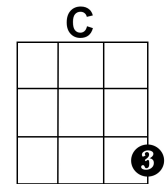

Knock Knock Knocking on Heavens Door - Bob Dylan

INTRO: / G / G / G / G

G D Am Am
 Mama take this badge off of me
 G D C C
 I can't use it any more.
 G D Am Am
 It's getting dark to dark to see
 G D C C
 Feels like I'm knocking on heavens door

G D Am Am
Knock knock knocking on heavens door
G D C C
Knock knock knocking on heavens door
G D Am Am
Knock knock knocking on heavens door
G D C C
Knock knock knocking on heavens door

G D Am Am
 Mama put my guns in the ground
 G D C C
 I cant shoot them any more
 G D Am Am
 That dark black cloud is coming down,
 G D C C
 feels like I'm knocking on heavens door

G D Am Am
Knock knock knocking on heavens door
G D C C
Knock knock knocking on heavens door
G D Am Am
Knock knock knocking on heavens door
G D C C
Knock knock knocking on heavens door

(Repeat Chorus, end on G)