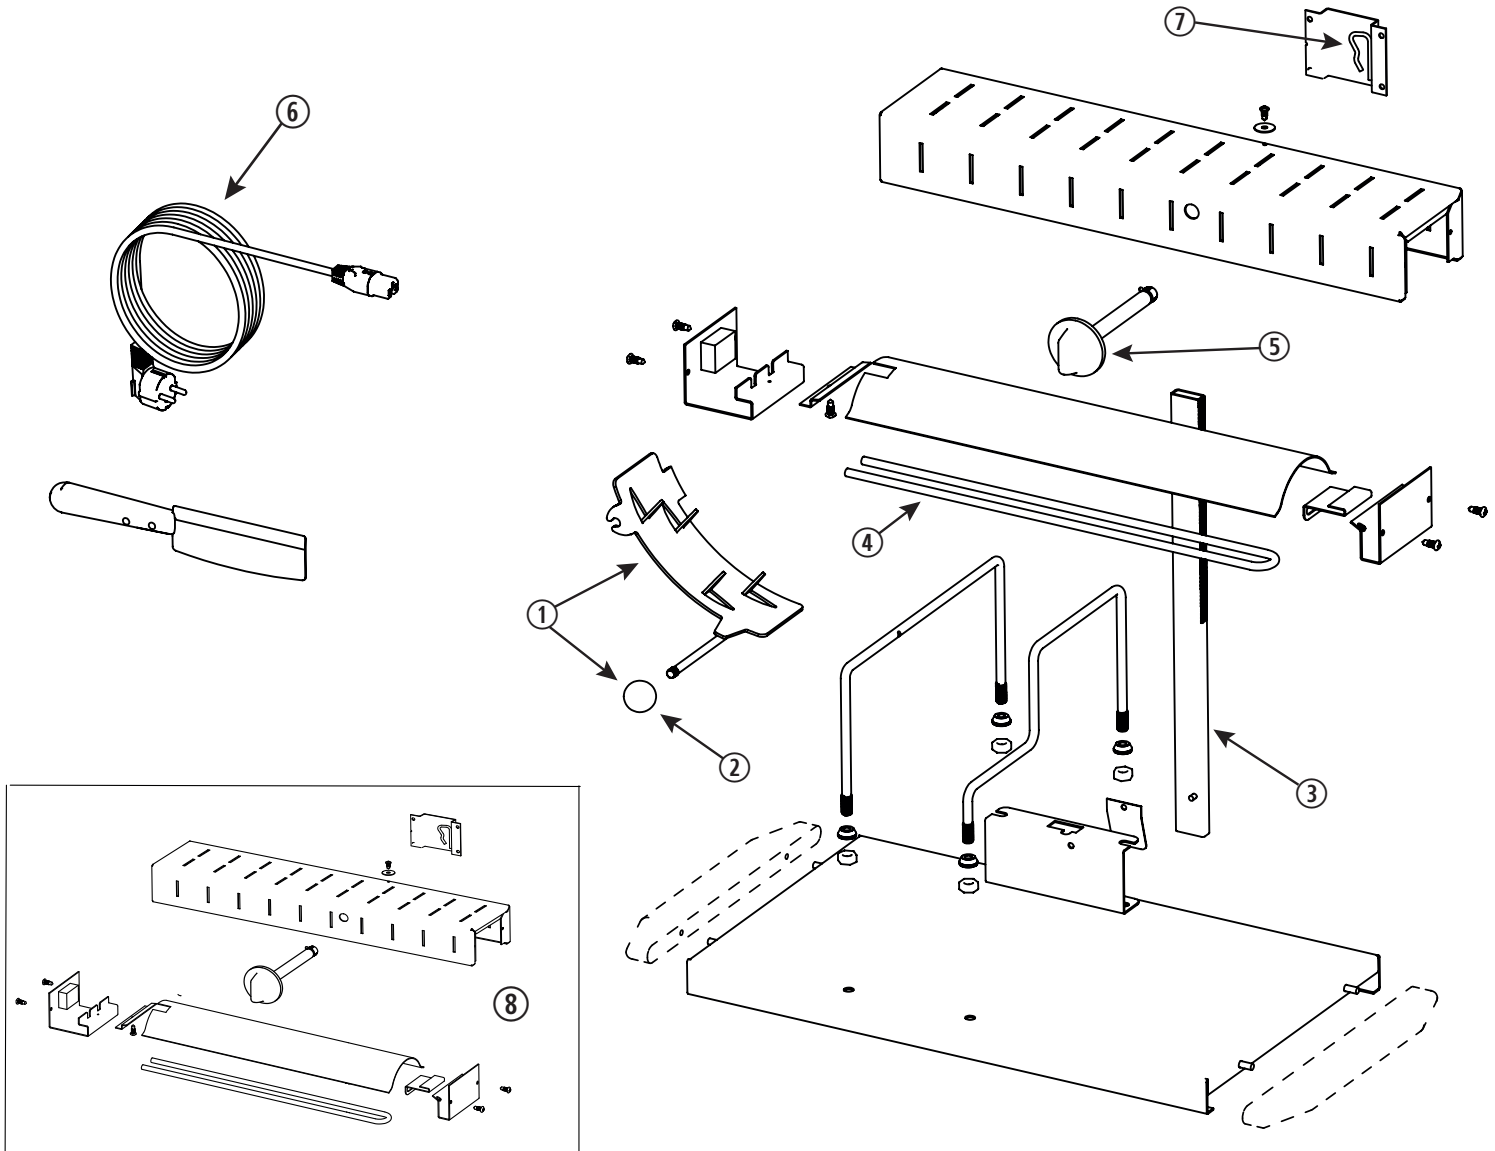

**LOUIS TELLIER**  
RIEN NE REMPLACE LE FAIT MAIN

Commercial exploded view  
Raclette appliance - ALPAGE®

**RACLO1, RACLO2, RACLO2C  
RACLO3, RACLO1BA, RACLO1NX**

No.	REFERENCE PIECE	DESCRIPTION
1	5019	CHEESE HOLDER + BLACK HANDLE
2	5020-5	BLACK HANDLE - SET OF 5
3	5018	RACK
4	5006	HEATING RESISTANCE - 220V / RACLO1 - RACLO1BA - RACLO1NX - RACLO3
	5006-110	HEATING RESISTANCE - 110V / RACLO2 - RACLO2C
5	5012-5	OPERATION KNOB - SET OF 5
6	5007	POWER CABLE 230V
	5005	POWER CABLE - US / RACLO2 & RACLO2C
	5010	POWER CABLE - UK / RACLO3
7	5001-10	ATTACHMENT PIN - SET OF 10
8	5040	COMPLETE HEATING CASE - 230V / RACLO1 - RACLO3
	5031	COMPLETE HEATING CASE - 110V / RACLO2 - RACLO2C