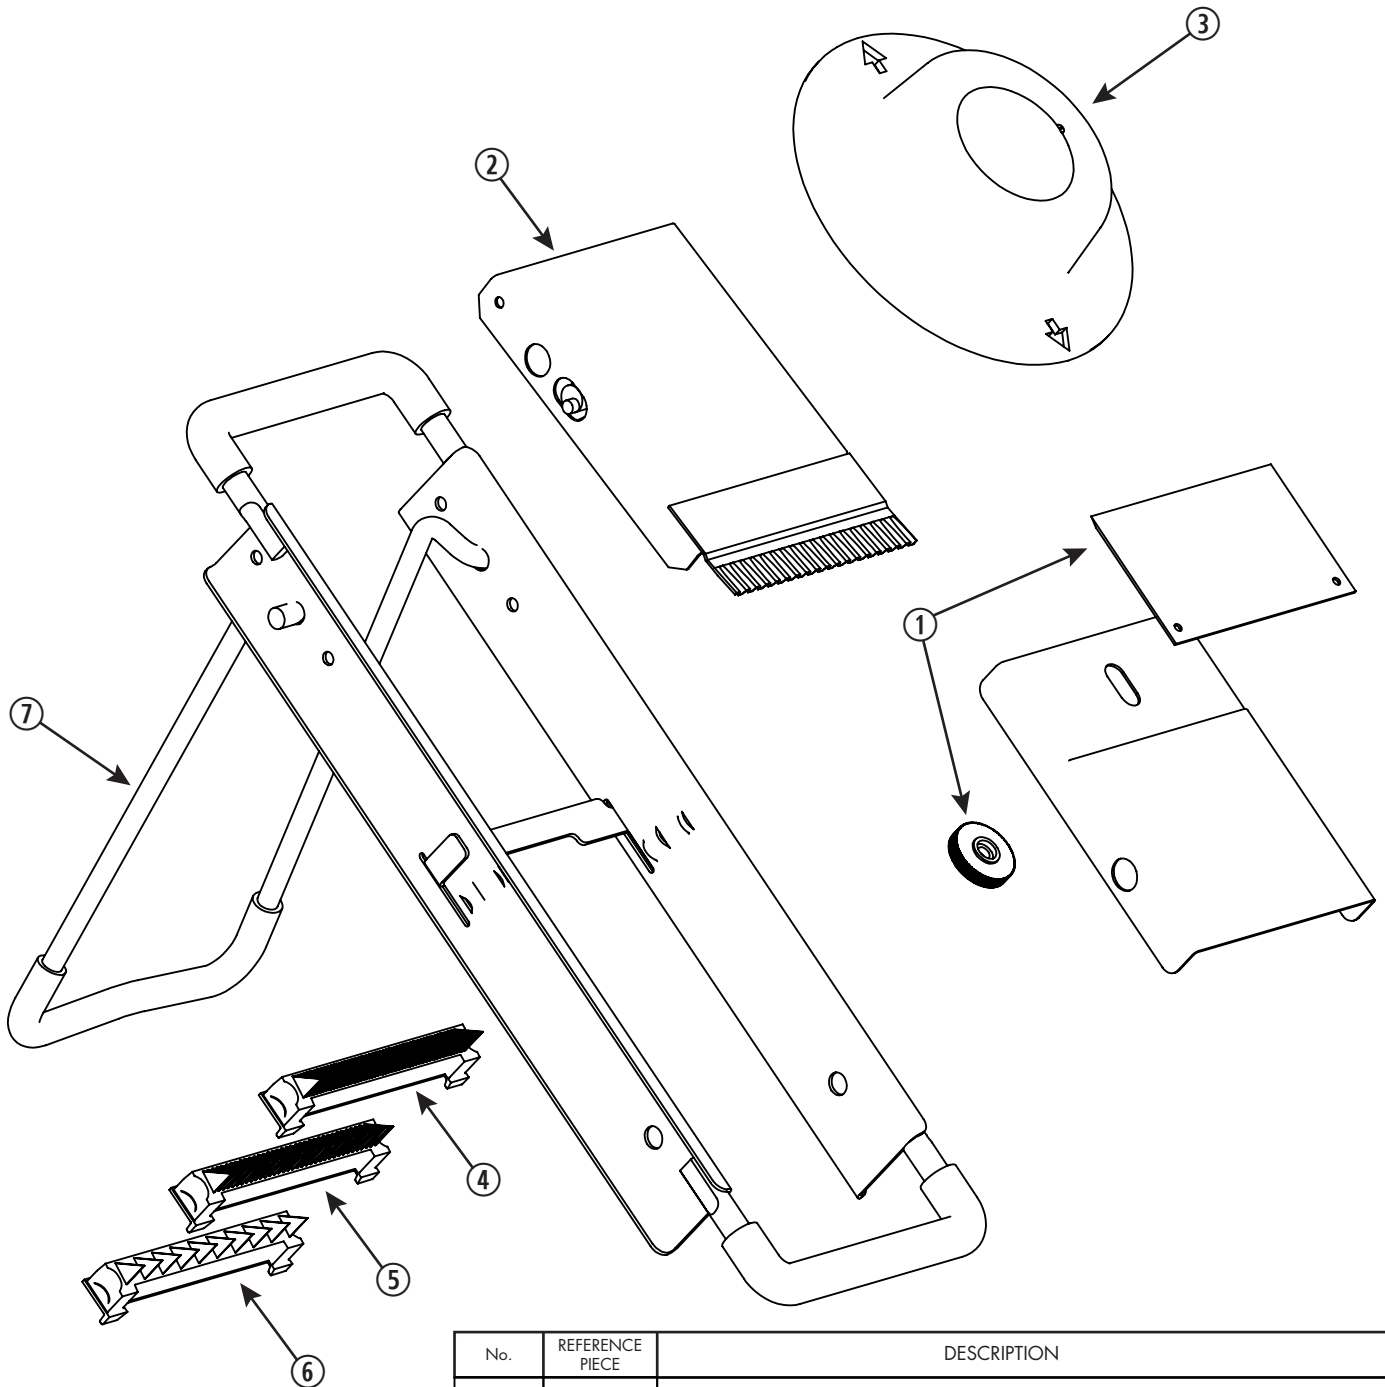

LOUIS TELLIER
RIEN NE REMPLACE LE FAIT MAIN

Commercial exploded view
St/st Chef Mandoline

15000

No.	REFERENCE PIECE	DESCRIPTION
1	10216	BLADE + KNURLED FIXATION NUT
2	15210	WAFFLE BLADE + SUPPORT
3	10201	UNIVERSAL SAFETY GUARD - PLASTIC - BLACK
4	10201-3	UNIT BLADE CUTTING (1 MM)
5	10202	UNIT BLADE CUTTING (2 MM)
6	10210	UNIT BLADE CUTTING (10 MM)
not shown	10204	UNIT BLADE CUTTING (4 MM)
	10207	UNIT BLADE CUTTING (7 MM)
7	15020-N	REVERSIBLE STAND / BLACK
not shown	10211	BOX OF 4 UNITS BLADE CUTTING (2, 4, 7 & 10 MM)
	10213	BOX OF 3 UNITS BLADE CUTTING (1, 2 & 4 MM)