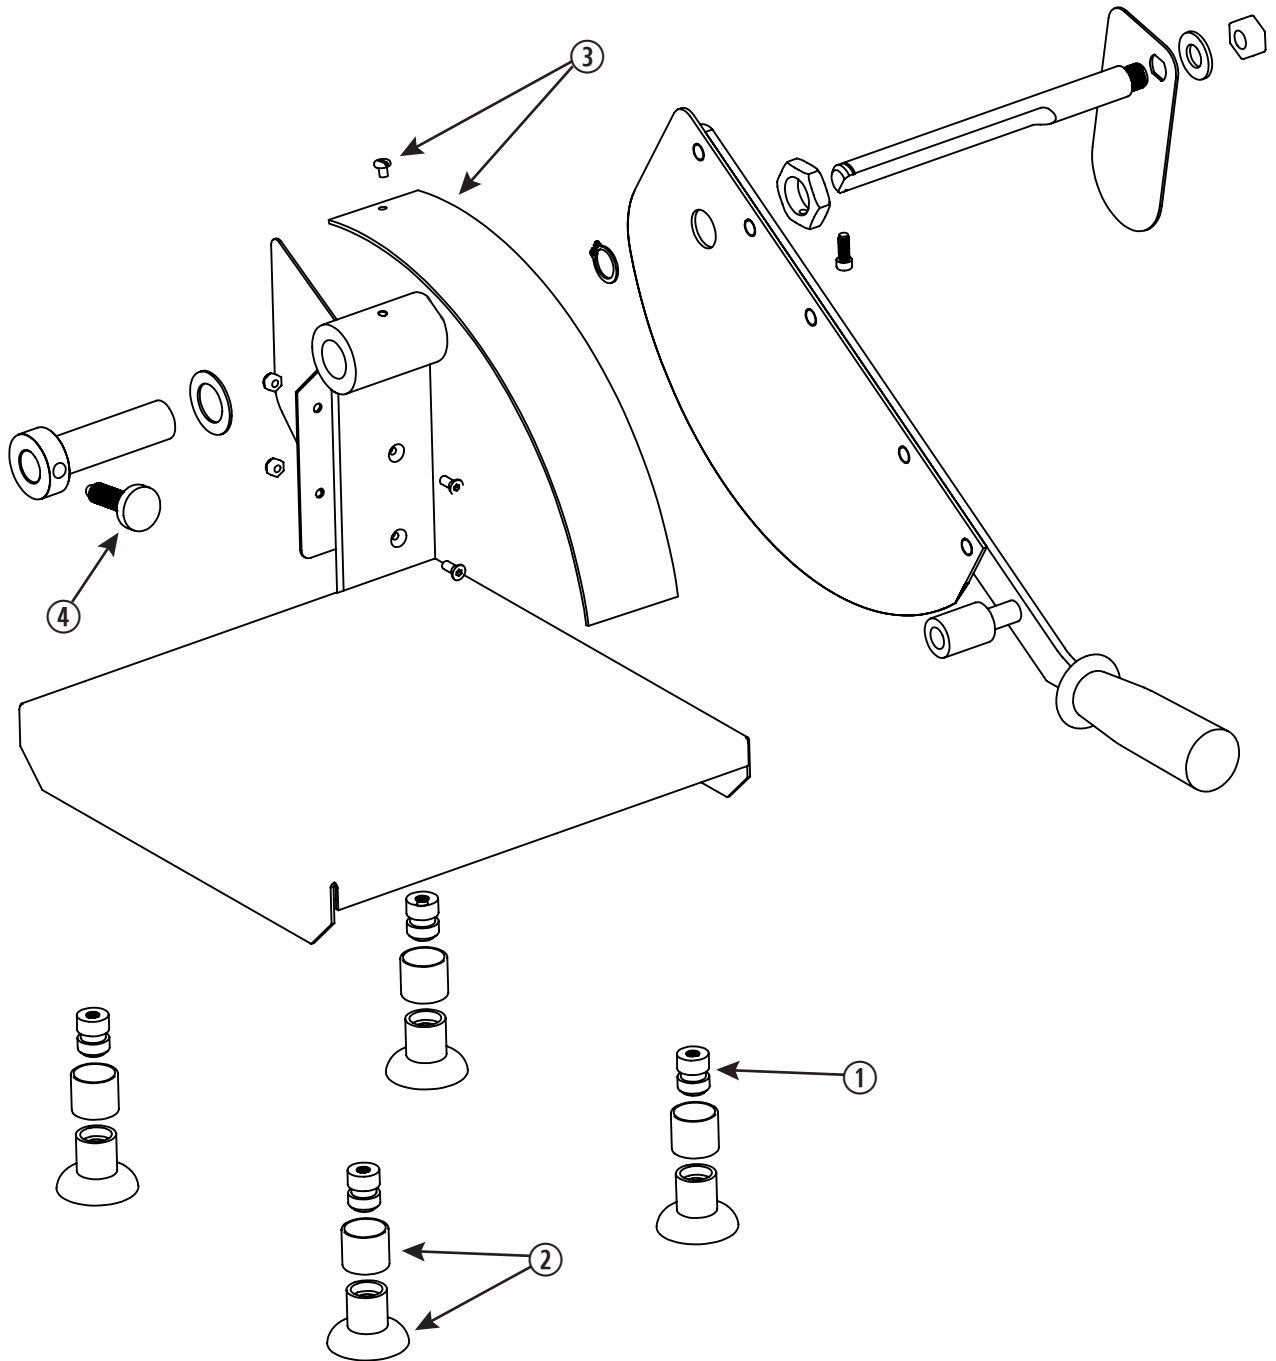

**LOUIS TELLIER**  
RIEN NE REMPLACE LE FAIT MAIN

Commercial exploded view  
Bread slicer - adjustable cutting - round blade

**703SX st/st base**

No.	REFERENCE PIECE	DESCRIPTION
1	GX017-4	ST/ST SHORT FEET - SET OF 4
2	GX016-12	SUCTION + SUCTION RING - SET OF 12
3	753CP	PLASTIC SAFETY DEVICE + SCREW
4	723CP	KNURLED SCEW / THICKNESS CUTTING ADJUSTMENT