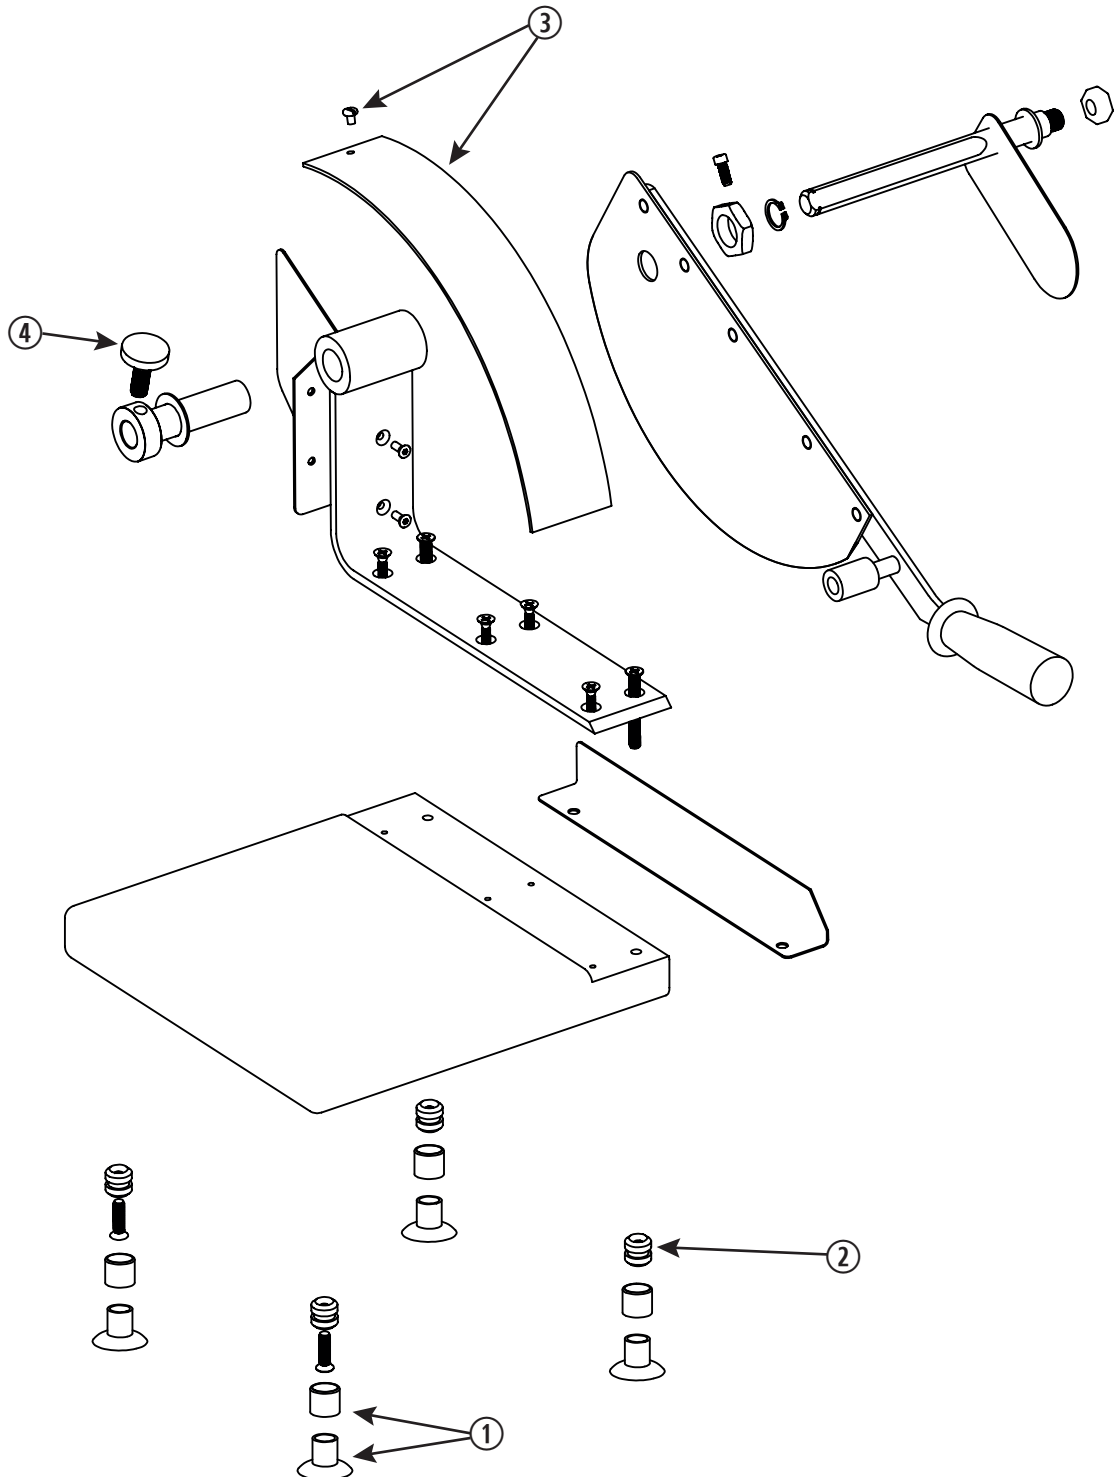

**LOUIS TELLIER**  
RIEN NE REMPLACE LE FAIT MAIN

Commercial exploded view  
Bread slicer - adjustable cutting - round blade

## 703SF1P plastic base

No.	REFERENCE PIECE	DESCRIPTION
1	GX016-12	SUCTION + SUCTION RING - SET OF 12
2	GX017-4	ST/ST SHORT FEET - SET OF 4
3	753CP	PLASTIC SAFETY DEVICE + SCREW
4	723CP	KNURLED SCREW / THICKNESS CUTTING ADJUSTMENT