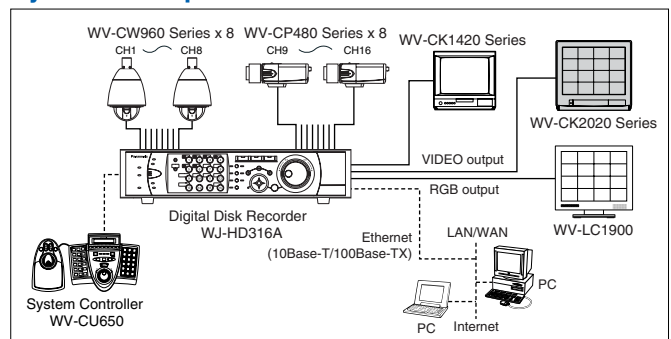

Simple large screen monitor for a cost effective CCTV solution

The WV-CK2020 is a cost effective CRT monitor. The 51 cm viewable size screen allows easier monitoring and multi-split screen when used with Panasonic digital recorders. With 500 TV lines of horizontal resolution even small details are clear and faithfully reproduced.

Standard Accessory

- Operating Instructions 1 pc.

System Example

Specifications

TV System	NTSC	PAL	
Display	CRT Size	55 cm (21") diagonal	
	Viewable Size	51 cm (20") diagonal	
	Horizontal Resolution	500 TV lines at center	
	Sweep Linearity	Horizontal: Less than 5 %, Vertical: Less than 5 %	
	Sweep Geometry	Less than 2 %	
	Scanning	Interface, 8 % over scan (typical)	
	Color Temperature	9,300 °K	6,500 °K
Input / Output	Composit Video Input	1x Composite Video Input (BNC) with auto termination loop through output (BNC)	
	S-Video Input	1x S-Video Input	
	Audio Input	1x -8 dB / Hi-Z, (RCA pin jack) with loop through output (RCA pin jack)	
	Speaker	0.7 W	
Controls	Adjustment	BRIGHT, CONTRAST, PICTURE, COLOR, TINT (NTSC only) by setup menu	
	Setup Menu Language	English, French, German	
General	Safety/EMC Standard	UL (1492), FCC (Part15 ClassA), C-UL (No.1-94), DOC (ICES003 ClassA)	CE (EN60065, EN55022 ClassB, EN55024)
		Power Source	120 V AC, 60 Hz
	Power Consumption	approx. 75 W	
	Ambient Operating Temperature	-10 °C ~ +50 °C (+14 °F ~ +122 °F)	
	Ambient Operating Humidity	Less than 90 % (without condensation)	
	Dimensions (W x H x D)	509 mm x 467 mm x 480 mm (20-1/16" x 18-3/8" x 18-7/8")	
	Weight	21 kg (46.3 lbs.)	