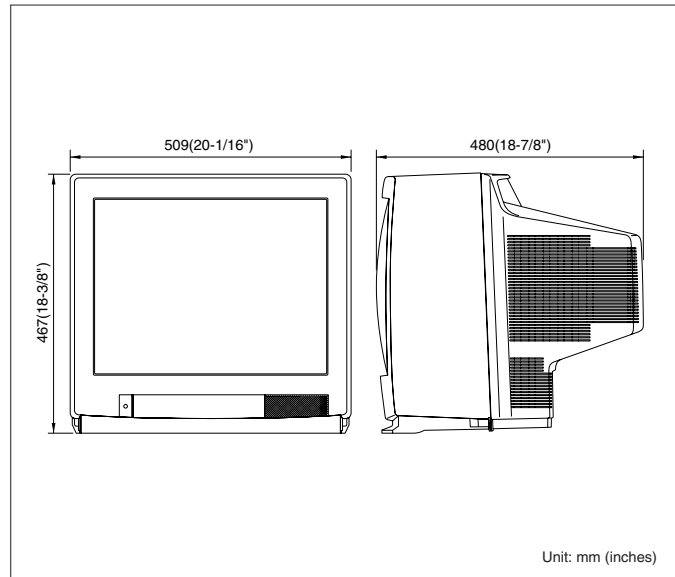

Standard Accessory

- Operating Instructions 1 pc.

System Example

Specifications

TV System	NTSC	PAL	
Display	CRT Size	55 cm (21") diagonal	
	Viewable Size	51 cm (20") diagonal	
	Horizontal Resolution	500 TV lines at center	
	Sweep Linearity	Horizontal: Less than 5 %, Vertical: Less than 5 %	
	Sweep Geometry	Less than 2 %	
	Scanning	Interface, 8 % over scan (typical)	
	Color Temperature	9,300 °K	6,500 °K
Input / Output	Composit Video Input	1x Composite Video Input (BNC) with auto termination loop through output (BNC)	
	S-Video Input	1x S-Video Input	
	Audio Input	1x -8 dB / Hi-Z, (RCA pin jack) with loop through output (RCA pin jack)	
	Speaker	0.7 W	
Controls	Adjustment	BRIGHT, CONTRAST, PICTURE, COLOR, TINT (NTSC only) by setup menu	
	Setup Menu Language	English, French, German	
General	Safety/EMC Standard	UL (1492), FCC (Part15 ClassA), C-UL (No.1-94), DOC (ICES003 ClassA)	CE (EN60065, EN55022 ClassB, EN55024)
		Power Source	120 V AC, 60 Hz
	Power Consumption	approx. 75 W	
	Ambient Operating Temperature	-10 °C ~ +50 °C (+14 °F ~ +122 °F)	
	Ambient Operating Humidity	Less than 90 % (without condensation)	
	Dimensions (W x H x D)	509 mm x 467 mm x 480 mm (20-1/16" x 18-3/8" x 18-7/8")	
	Weight	21 kg (46.3 lbs.)	

Part Names and Functions

Front View

Rear View

- ① Power Switch
- ② Audio Control Buttons
- ③ Menu Button
- ④ Level Control Button
- ⑤ Power Indicator
- ⑥ Control Panel Cover
- ⑦ Audio Output Connector
- ⑧ Audio Input Connector
- ⑨ Video Output Connector
- ⑩ Video Input Connector
- ⑪ S-Video Input Connector (NTSC only)

Appearance

Unit: mm (inches)

Important

– Safety Precaution: carefully read the operating instructions and installation manual before using this product.

DISTRIBUTED BY:

- All TV pictures are simulated.
- Weights and dimensions are approximate.
- Specifications are subject to change without notice.
- These products may be subject to export control regulations.
- All product pictures are NTSC models.