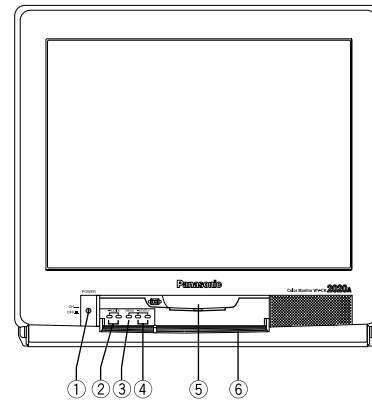

Standard Accessory

- Operating Instructions 1 pc.

System Example

Specifications

TV System	NTSC	PAL	
Display	CRT Size	55 cm (21") diagonal	
	Viewable Size	51 cm (20") diagonal	
	Horizontal Resolution	500 TV lines at center	
	Sweep Linearity	Horizontal: Less than 5 %, Vertical: Less than 5 %	
	Sweep Geometry	Less than 2 %	
	Scanning	Interface, 8 % over scan (typical)	
	Color Temperature	9,300 °K	6,500 °K
Input / Output	Composit Video Input	1x Composite Video Input (BNC) with auto termination loop through output (BNC)	
	S-Video Input	1x S-Video Input	
	Audio Input	1x -8 dB / Hi-Z, (RCA pin jack) with loop through output (RCA pin jack)	
	Speaker	0.7 W	
Controls	Adjustment	BRIGHT, CONTRAST, PICTURE, COLOR, TINT (NTSC only) by setup menu	
	Setup Menu Language	English, French, German	
General	Safety/EMC Standard	UL (1492), FCC (Part15 ClassA), C-UL (No.1-94), DOC (ICES003 ClassA)	CE (EN60065, EN55022 ClassB, EN55024)
		Power Source	120 V AC, 60 Hz
	Power Consumption	approx. 75 W	
	Ambient Operating Temperature	-10 °C ~ +50 °C (+14 °F ~ +122 °F)	
	Ambient Operating Humidity	Less than 90 % (without condensation)	
	Dimensions (W x H x D)	509 mm x 467 mm x 480 mm (20-1/16" x 18-3/8" x 18-7/8")	
	Weight	21 kg (46.3 lbs.)	

Part Names and Functions

Front View

Rear View

- ① Power Switch
- ② Audio Control Buttons
- ③ Menu Button
- ④ Level Control Button
- ⑤ Power Indicator
- ⑥ Control Panel Cover
- ⑦ Audio Output Connector
- ⑧ Audio Input Connector
- ⑨ Video Output Connector
- ⑩ Video Input Connector
- ⑪ S-Video Input Connector (NTSC only)

Appearance

Unit: mm (inches)

Important

– Safety Precaution: carefully read the operating instructions and installation manual before using this product.

DISTRIBUTED BY:

- All TV pictures are simulated.
- Weights and dimensions are approximate.
- Specifications are subject to change without notice.
- These products may be subject to export control regulations.
- All product pictures are NTSC models.