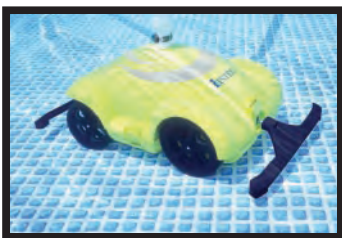

#58948

AUTO CLEANER

Requires 7,570 L per hour pump or stronger.