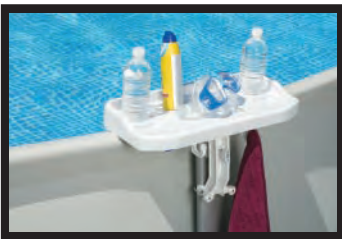

#58957

DETACHABLE SIDE TRAY

#68615

PUMP

For Air Beds, Easy Set Pools and all other inflatables.

#66630

QUICK FILL AC ELECTRIC PUMP

For Air Beds, Easy Set Pools and all other inflatables.