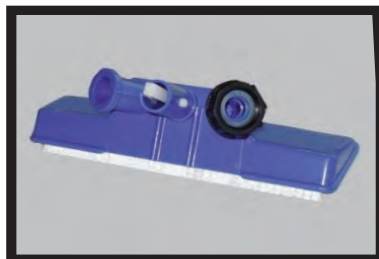

For Blue Bubble Spa and
Camaro Bubble Spa
(2 per pack).

#10114
POOL REPAIR KIT

#59635
**3 - WAY WATER
TESTING STRIPS**

Pool Attachments

#10116
1.5M HOSE
For all sized pools.

#10399
3m hose for all sized
Intex pools.

#10494
3 M HOSE
#10393
1.5 M HOSE

#10122
HOSE CLAMP

#10281
VACUUM HEAD
For Maintenance Kit.

#10791
VACUUM HEAD
For large pools.

#10753
T-JOINT
For Hose.

#10849
ADAPTOR WITH COLLAR
For Hose.

Ladders

#18909
30" LADDER