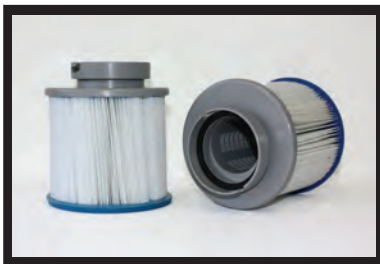

#58957

DETACHABLE SIDE TRAY

#68615

PUMP

For Air Beds, Easy Set Pools and all other inflatables.

#66630

QUICK FILL AC ELECTRIC PUMP

For Air Beds, Easy Set Pools and all other inflatables.

Filter Cartridges

#59900
FILTER CARTRIDGE (A)

For #58604, #56638, #56636
Filter Pumps.

Size 203 mm - 108 mm

#59905
FILTER CARTRIDGE (B)

For #56612, #56622,
#56634 Filter Pumps.

Size 250 mm - 147 mm

#SPAFC2
SPA CARTRIDGE

For Blue Bubble Spa and
Camaro Bubble Spa
(2 per pack).

#10114
POOL REPAIR KIT

#59635
**3 - WAY WATER
TESTING STRIPS**

Pool Attachments

#10116
1.5M HOSE
For all sized pools.

#10399
3m hose for all sized
Intex pools.