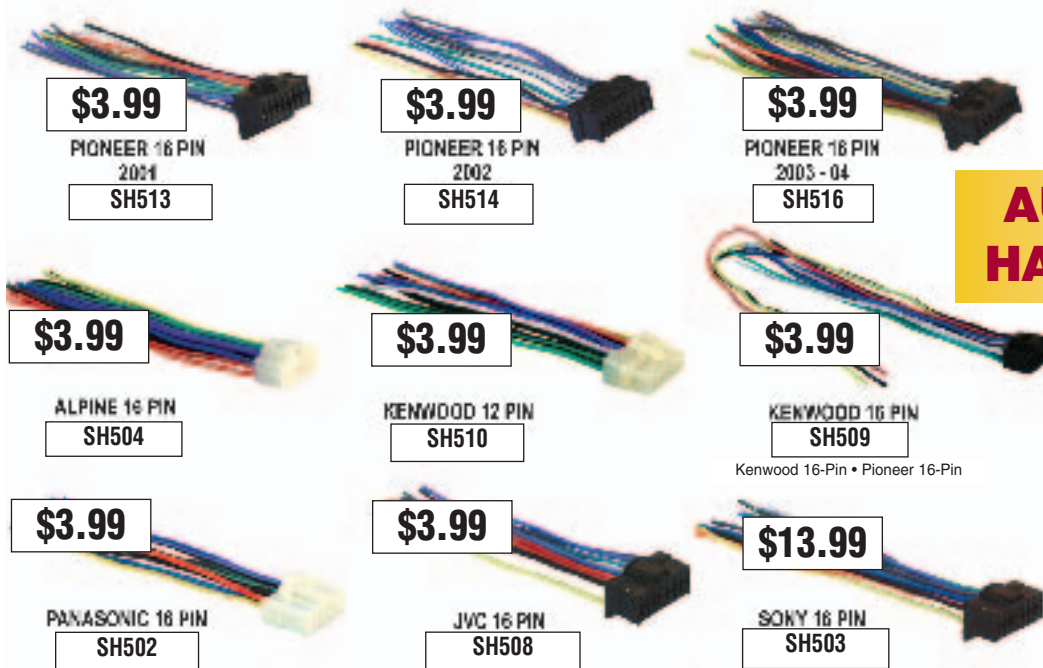

HIGH QUALITY WIRING HARNESS ANTENNA ADAPTER

SAVE
Your #1 Source for Name-Brand Audio!

$3.99

PIONEER 16 PIN
2004

SH513

$3.99

PIONEER 16 PIN
2002

SH514

$3.99

PIONEER 16 PIN
2003-04

SH516

$3.99

ALPINE 16 PIN

SH504

$3.99

KENWOOD 12 PIN

SH510

$3.99

KENWOOD 16 PIN

SH509

Kenwood 16-Pin • Pioneer 16-Pin

$3.99

PANASONIC 16 PIN

SH502

$3.99

JVC 16 PIN

SH508

$13.99

SONY 16 PIN

SH503

SONY
KENWOOD

**AUXILIARY
HARNESSES**

PIONEER

ALPINE

JVC

RCA

Panasonic

$16.90

KEN-IP

Kenwood to iPod

• Connects Kenwood
T stereo aux audio
input to iPod

$16.90

PIO-IP

Pioneer to iPod

• Connects Pioneer stereo
aux audio input to iPod

$1.90

RCA-IP

RCA to iPod/
Universal

• Connects any stereo with RCA
audio input to iPod

$7.99

SH519

Panasonic 16-Pin 2006-up

$16.90

ALM-IP
Alpine M-Bus
to iPod

• Connects Alpine M-Bus stereo aux
audio input to iPod

$16.90

PIPBXR
Pioneer XM
Satellite Radio Interface
IP-Bu to RCA adapter

$16.90

ALA-IP
Alpine AI-Net / Sony /
JVC to iPod

• Connects Alpine AI-Net stereo aux
audio input to iPod

HIGH-QUALITY INSTALLATION ACCESSORIES

CRIMP CAP			
	CC2218	Clear 22/18ga. (100 pcs/Bag)	$4.99
	CC1614	Clear 16/14ga. (100 pcs/Bag)	$4.99
	CC1210	Clear 12/10ga. (100 pcs/Bag)	$5.99
T-TAP			
	TT2218R	Red 22/18ga. (50 pcs/Bag)	$6.99
	TT1614B	Blue 16/14ga. (50 pcs/Bag)	$6.99
	TT1210Y	Yellow 12/10ga. (50 pcs/Bag)	$6.99
QUICK SPLICE			
	QS2218R	Clear 22/18ga. (100 pcs/Bag)	$3.99
	QS1614B	Clear 16/14ga. (100 pcs/Bag)	$3.99
	QS1210Y	Clear 12/10ga. (25 pcs/Bag)	$3.99
BUTT CONNECTOR NYLON (SEE THROUGH)			
	BC2218R	Red 22/18ga. (100 pcs/Bag)	$3.99
	BC1614B	Blue 16/14ga. (100 pcs/Bag)	$3.99
	BC1210Y	Yellow 12/10ga. (100 pcs/Bag)	$5.99
	BC8R	Red 8ga. (25 pcs/Bag)	$13.99
	BC4Y	Yellow 4ga. (15 pcs/Bag)	$11.99
QUICK DISCONNECT (FEMALE) NYLON FULLY INSULATED			
	FD250NFR	Red 22/18ga. .250 (100 pcs/Bag)	$7.99
	FD250NFB	Blue 16/14ga. .250 (100 pcs/Bag)	$7.99
	FD250NFY	Yellow 12/10ga. .250 (100 pcs/Bag)	$9.99
QUICK DISCONNECT (MALE)			
	MD250R	Red 22/18ga. .250 (100 pcs/Bag)	$3.99
	MD250B	Blue 16/14ga. .250 (100 pcs/Bag)	$3.99
	MD250Y	Yellow 12/10ga. .250 (100 pcs/Bag)	$3.99
QUICK DISCONNECT (FEMALE)			
	FD110R	Red 22/18ga. .110 (100 pcs/Bag)	$3.99
	FD187R	Red 22/18ga. .187 (100 pcs/Bag)	$3.99
	FD250R	Red 22/18ga. .250 (100 pcs/Bag)	$3.99
	FD110B	Blue 16/14ga. .110 (100 pcs/Bag)	$3.99
	FD187B	Blue 16/14ga. .187 (100 pcs/Bag)	$3.99
	FD250B	Blue 16/14ga. .250 (100 pcs/Bag)	$3.99
	FD250Y	Yellow 12/10ga. .250 (100 pcs/Bag)	$4.99
BULLET CONNECTOR (FEMALE)			
	FB2218R	Red 22/18ga. .156 (100 pcs/Bag)	$2.99
	FB1614B	Blue 16/14ga. .156 (100 pcs/Bag)	$2.99

RING TERMINAL