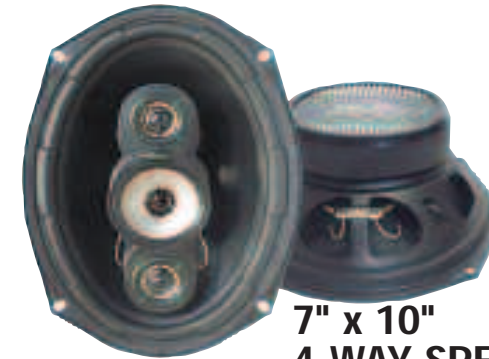

7" x 10" 4-WAY SPEAKER

Model VX7104

$84⁹⁹
PR

- Poly-mica coated woofer cone
- Neodymium dome tweeter