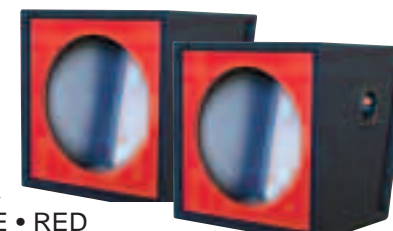

BEAUTIFUL COLOR 12-INCH SINGLE VENTED BOXES

Model COLOR-2

$79⁹⁹ PR

YOUR CHOICE! • SILVER • BLACK • BLUE • RED
Boxes carpeted with color front