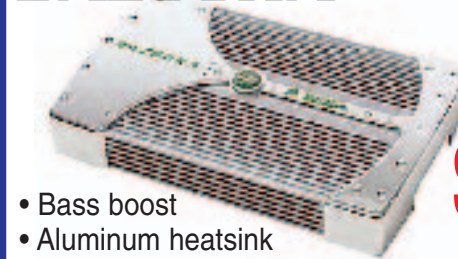

\$379⁹⁹

Retail \$299.95

COMPLETE SYSTEM READY TO GO!

POWER AMPS

BAZOOKA

800 WATT 2-CHANNEL AMP

Model RSA75.2HC

- Bass boost
- Aluminum heatsink
- P. Miller Series • Renewed