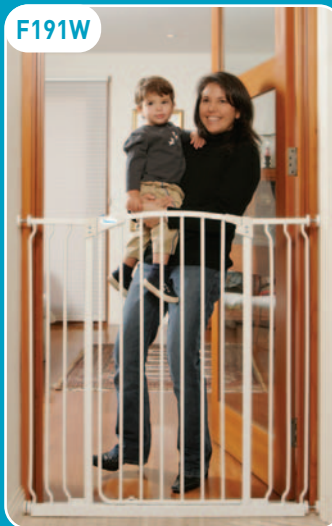

Extra-Tall Security Gates

All the wonderful features of our Dream Baby® Gates and they're 1 Metre (39.4") tall. Great for keeping toddlers out of harm, and fabulous for pets too.

Product/EAN#

F190W EXTRA-TALL Swing Closed Security Gate (White)
EAN# 9312742 301903

F190B EXTRA-TALL Swing Closed Security Gate (Black)
EAN# 9312742 319014

Features & Benefits

- Extra-tall 1 Metre (39.4") high.
- Fits openings from 71- 82cm (28 - 32").
- Extends up to 136cm (53") using optional extensions. Sold separately. See extension measurements below.
- Suitable for doorways, top and bottom of stairs and wide doorways.
- Gate swings closed automatically.
- One-handed operation for adults.
- Optional Gate Extensions sold separately.
- Great for pets too.

F191W EXTRA-TALL Hallway Security Gate (White)
EAN# 9312742 301910

F191B EXTRA-TALL Hallway Security Gate (Black)
EAN# 9312742 319113

- Extra-tall 1 Metre (39.4") high.
- Fits openings from 97 - 108cm (38 - 42.5").
- Extends up to 162cm (63.5") using optional extensions. Sold separately. See extension measurements below.
- Suitable for hallways, stairs and wide doorways.
- Gate swings closed automatically.
- One-handed operation for adults.
- Optional Gate Extensions sold separately.
- Great for pets too.

EXTRA-TALL Gate Extensions (1M - 39.4")

F192W - EAN# 9312742 301927

F193W - EAN# 9312742 301934

F194W - EAN# 9312742 301941

• F192 - 9cm (3.5")

• F193 - 18cm (7")

F192B - EAN# 9312742 319212

F193B - EAN# 9312742 319311

F194B - EAN# 9312742 319410

• F194 - 27cm (10.5")