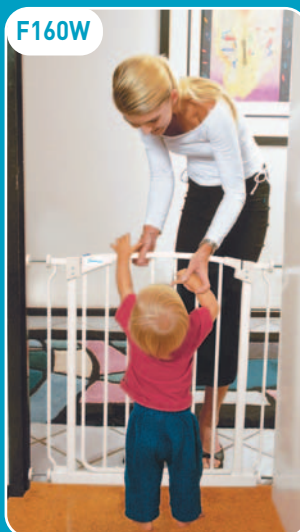

As baby starts to crawl around, curiously investigating everything and becomes more independent, it is very important to keep baby out of potentially harmful places. Dream Baby® Safety Gates will help keep baby out of harm's way. A maximum of 2 gate extensions (with 1 fitted to each side) may be added to the gate.

Product/EAN#

F160W Swing Closed Security Gate (White)
EAN# 9312742 301606

F160B Swing Closed Security Gate (Black)
EAN# 9312742 316013

Features & Benefits

- Fits openings from 71- 82cm (28 - 32").
- Extends up to 136cm (53") using optional extensions. Sold separately. See extension measurements below.
- Suitable for doorways, top and bottom of stairs and wide doorways.
- Gate swings closed automatically.
- One-handed operation for adults.
- Optional Gate Extensions sold separately.
- Great for pets too.

F160W

F160B

F170W Hallway Security Gate (White)
EAN# 9312742 301705

F170B Hallway Security Gate (Black)
EAN# 9312742 317010

- Hallway Security Gate fits openings from 97 - 108cm (38 - 42.5").
- Extends up to 162cm (63.5") using optional extensions. Sold separately. See extension measurements below.
- Suitable for hallways, stairs and wide doorways.
- Gate swings closed automatically.
- One-handed operation for adults.
- Optional Gate Extensions sold separately.
- Great for pets too.