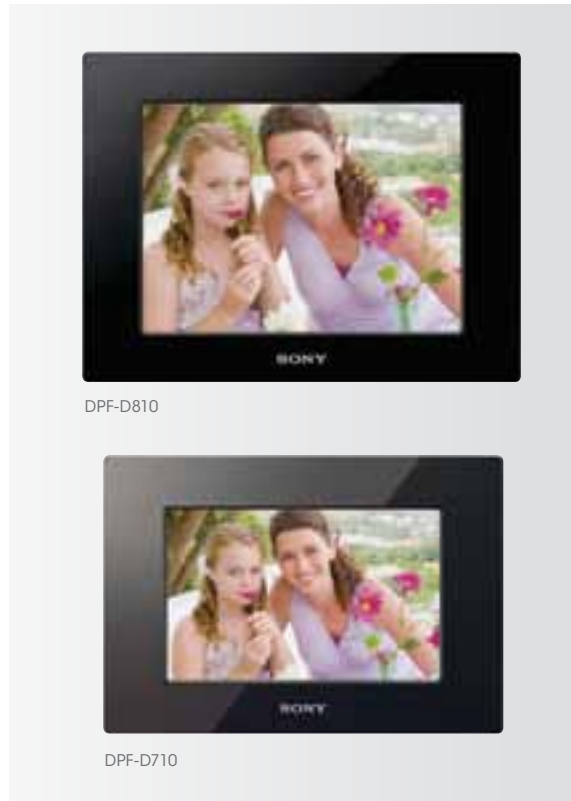

DPF-D810

DPF-D710

DPF-D810, DPF-710

- Display your photos on the 8" SVGA LCD (16:10) or 7" WVGA LCD (16:10)
- Remote control
- LED backlight screen
- Variety of slide shows with your choice of transitions
- Multi card/USB slots (MS, MS Duo, SD, SDHC)