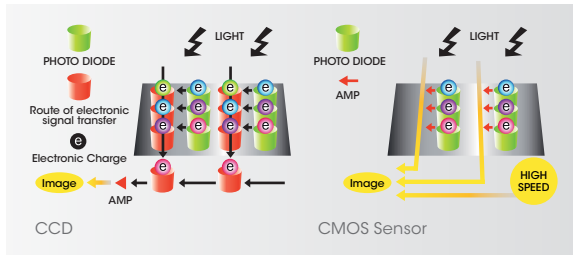

Before the moment passes, capture sports, backyard shenanigans or the fleeting expression of a baby. Selected Cyber-shot cameras can shoot at up to 10 frames per second.

Make a style statement.

Don't settle for drab. With their sleek, sculptural design and their range of elegant colors, Cyber-shot cameras are always in fashion.

The power and performance of Sony image sensors.

DSC-WX50, WX70, WX150, TX20, TX66, TX200V, HX10V, HX20V, HX30V, HX200V

The CMOS Sensor Advantage

Sony's CMOS sensors convert light to digital signals using Sony's original on the chip Column A/D Conversion which aids in delivering images of superb quality with extremely low noise and high speed.