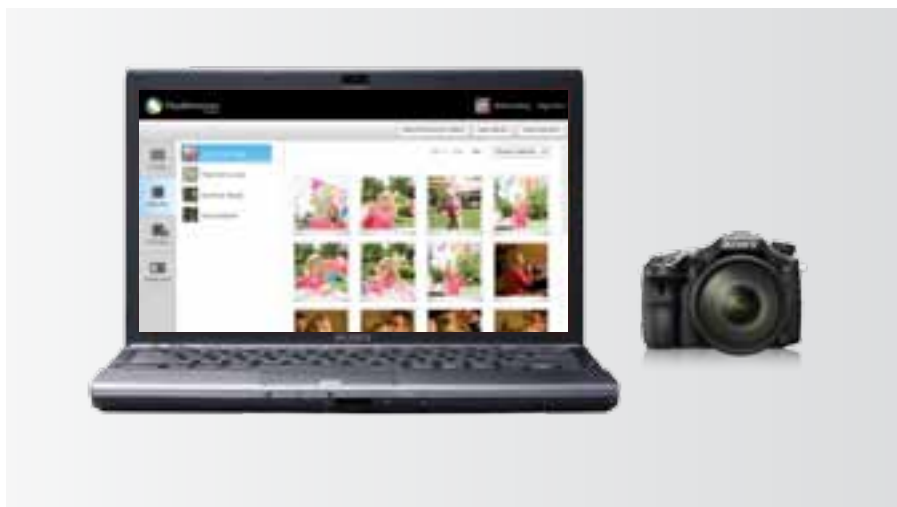

PlayMemories Home™: PC software

PlayMemories Home is included with every Sony camera and camcorder. Keep it simple. Find and organize your photos by date or location. The successor to Picture Motion Browser, this PC software links to all your cameras and camcorders. You can easily see when and where you took your photos with Calendar View and Map View (with GPS-enabled cameras). You can even organize and edit 3D videos into exciting mini-movies for your friends and family. What you do next is up to you. Upload to PlayMemories Online, Facebook® or YouTube™, burn to a CD, DVD or Blu-ray Disc™ media or just save in your personal folder so you can access them another time.