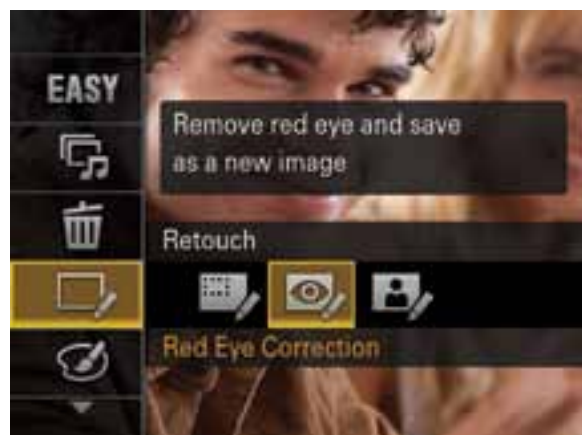

In-Camera Retouch

Why wait to get to a PC to edit your images? Do it all on the spot with Sony's convenient in-camera retouching tools. Functions include Trimming, which allows you to crop your images down to only include what you want to keep in the picture, Red-Eye Correction, which eliminates red glowing eyes in people and unsharp masking, which can reduce blur in the image. These editing features vary depending upon which Cyber-shot® DSC you are shooting with.