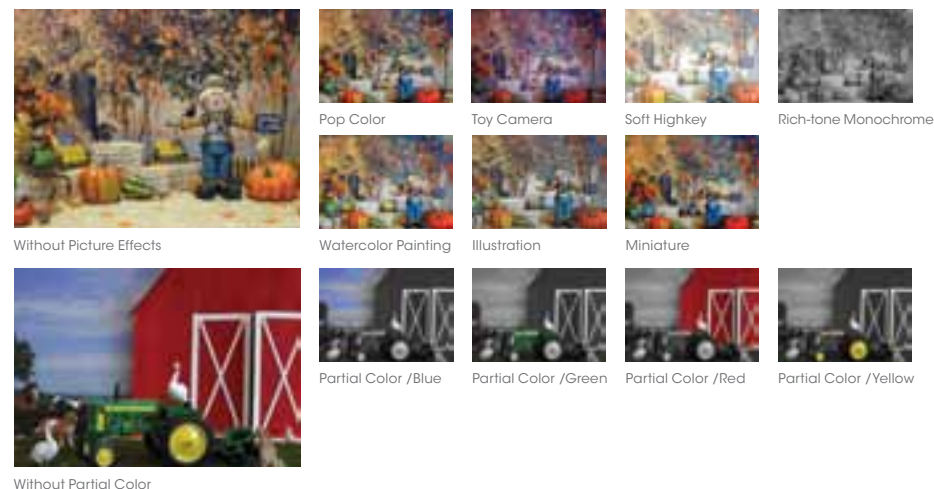

Scan QR code with your smartphone to view Picture Effect video.

Scan QR code with your smartphone to view 9 Picture Effects video.

Photo Creativity

DSC-TX66, TX200V, HX10V, HX20V, HX30V, HX200V

Even if you're not familiar with technical adjustments like White Balance, Exposure Compensation and Saturation, Sony makes it easy. The Photo Creativity on-screen interface lets you directly control Color, Brightness and Vividness. It's fun. It's easy. And you can see the effect of your adjustments every step of the way. For maximum control, you can even combine Photo Creativity with Picture Effect.