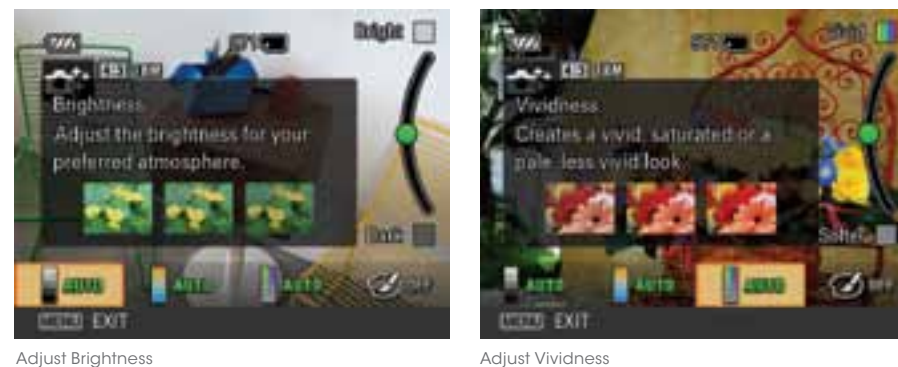

Scan QR code with your smartphone to view Picture Effect video.

Scan QR code with your smartphone to view 9 Picture Effects video.

Photo Creativity

DSC-TX66, TX200V, HX10V, HX20V, HX30V, HX200V

Even if you're not familiar with technical adjustments like White Balance, Exposure Compensation and Saturation, Sony makes it easy. The Photo Creativity on-screen interface lets you directly control Color, Brightness and Vividness. It's fun. It's easy. And you can see the effect of your adjustments every step of the way. For maximum control, you can even combine Photo Creativity with Picture Effect.

Scan QR code with your smartphone to view Photo Creativity video.

Adjust Brightness

Adjust Vividness

Features to get the best shot.

Tracking Focus

Tracking Focus helps ensure your photo subjects always appear crisp and clear. Just select a subject using the LCD monitor or cross key, and the camera will keep precise focus on that particular person or object — no matter where it may move within the frame.

Background Defocus

Professional photographers, using DSLR cameras, often intentionally blur photo backgrounds to make their main subjects stand out. Now you can utilize this same artistic technique in your photos with Sony's Background Defocus feature. The camera simultaneously takes a sharply focused foreground shot and defocused background shot, then combines the two into one seamless image.

3D Still Image

In 3D still image mode, the camera takes 2 shots, adjusting focus as needed for each image. After analyzing distances between subject and foreground and subject and background, it converts the two images into 3D. City skylines, and other expansive scenery never looked as spectacular or lifelike on a 3D TV.