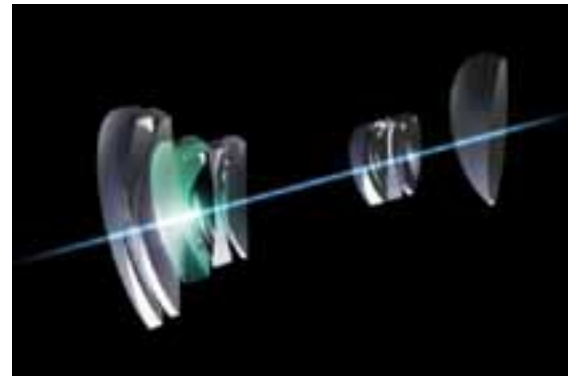

G Lens

DSC-W690, WX150, H90, HX10V, HX20V, HX30V

To help you get the best shots, Sony's G Lens covers a wide focal length range and provides exceptional contrast and sharpness. An excellent example is the G Lens of the Cyber-shot® DSC-HX20V which covers a broad range from 25mm equivalent wide-angle to 500mm equivalent telephoto. Consisting of 12 elements in 9 groups, this lens includes 4 aspherical elements and an extra-high refractive index element to minimize chromatic aberration.

Sony's G Lens is also capable of very high zoom functionality. DSC-HX20V offers a high optical zoom of 20x which is excellent for use at sporting events, wildlife, distant landscape views and dramatic portrait shots.

Advanced Aspherical Element

DSC-W690, WX150, HX20V, HX30V

For 2012, Sony was able to double the optical zoom ratio in lenses that are as much as 54% thinner than last year's. It's an incredible feat of optical engineering, made possible by Sony's Advanced Aspherical (AA) lens element. By controlling chromatic aberration on the image plane, the AA element enables the lens to be not only substantially thinner than last year, but also up to 37% smaller in diameter. At its center, the AA element is just 0.3 mm thick (about 1/100 inch). Molding and shaping the element requires extraordinary precision. And that's exactly what Sony achieves. The result? Maximum zoom in minimum size — with no sacrifice in image performance!