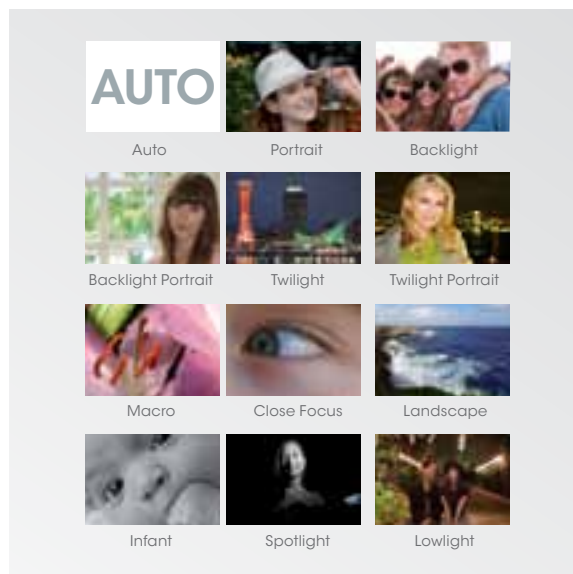

Without Soft Skin

With Soft Skin

Smile Shutter®

Everyone knows how tricky it can be to capture shots of people at the perfect moment when they're smiling. That's what makes our Smile Shutter® technology such a hit. The system can track multiple smiles plus offers an Adult/Child Priority setting to zero in on the smiles of little ones. It's perfect for capturing true, natural smiles that often last for only a moment.

Smile not detected.
No picture taken.

Smile Detected! Picture taken.

Self-Portrait Timer

Hand-held self portraits have always been difficult — you can't see the LCD to confirm your face is in the frame. Self-portrait timer confirms proper framing with Face Detection — selectable for one or two faces. Once activated, Self-portrait timer automatically releases the shutter 2 seconds after a face is detected in the scene — now it's easy to get into the picture!

Face Detection

When Face Detection is engaged on a Sony® digital camera, it can recognize a human face and automatically optimize your shots to take better pictures of people. Face Detection allows you to capture sharper images with less blur.

Intelligent Scene (iSCN) Recognition

Thanks to enhanced "Intelligent Scene Recognition", the camera recognizes a multitude of different patterns of scenes then chooses the automatic mode that best matches the shooting scene. "Superior Auto" not only recognizes scenes but also senses conditions, detecting and analyzing subject and motion to allow automatic choice of optimal shooting method, exposure, flash control, white balance and tint.