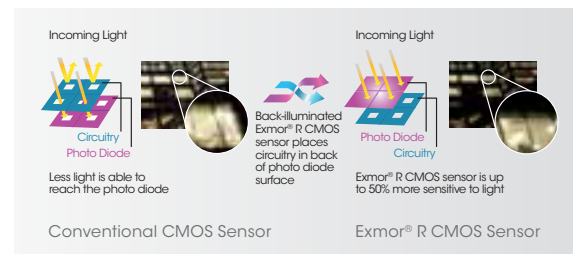

Without Exmor® R CMOS Sensor

With Exmor® R CMOS Sensor

18.2 Megapixels Images

DSC-WX150, TX66, TX200V, HX10V, HX20V, HX30V, HX200V

For resolution far beyond the ordinary, select Cyber-shot® models incorporate a technology called By Pixel Super Resolution. This system analyzes the image pixel by pixel, compensates for lens and sensor limitations, consults a rich database of images and creates a Super Resolution output. The result is incredible detail.

You can enjoy images of up to 18.2 megapixels, excellent for printing high resolution photos and zooming in on details. This is detail to rival DSLR cameras.

Scan QR code with your smartphone to view Low-light video.

Anti-Motion Blur

This mode helps capture clean, sharp images in low-light when subjects are moving. The camera rapidly captures six shots with high sensitivity and fast shutter speed. The shot with the least subject movement is selected to render those elements, while data from all six frames are combined for stationary elements. The result is a single image with significantly less noise and blur than otherwise possible with a single low-light shot.

Without Anti-Motion Blur

With Anti-Motion Blur

Hand-held Twilight

Select this mode to capture sharp, low noise images of low-light scenes in which there is little subject motion. Like Anti-Motion Blur mode, six shots are rapidly captured, but lower ISO is prioritized over fast shutter speed. The position of objects in all six images is analyzed and the image data superimposed to realize a single image with significantly less noise and blur than otherwise possible with hand-held low-light shooting.