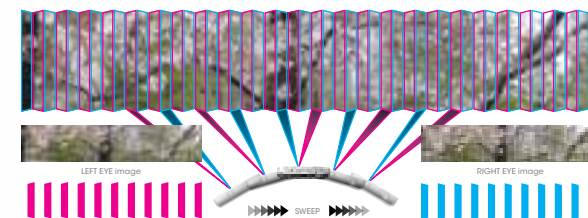

3D Sweep Panorama™

3D Sweep Panorama 3D Sweep Panorama technology lets you capture every day memories in 3D. Simply sweep the camera across a scene for 3D Sweep Panorama mode. In 3D Sweep Panorama, the camera records separate right and left-eye images that make your photos pop when viewed on your 3D TV.*