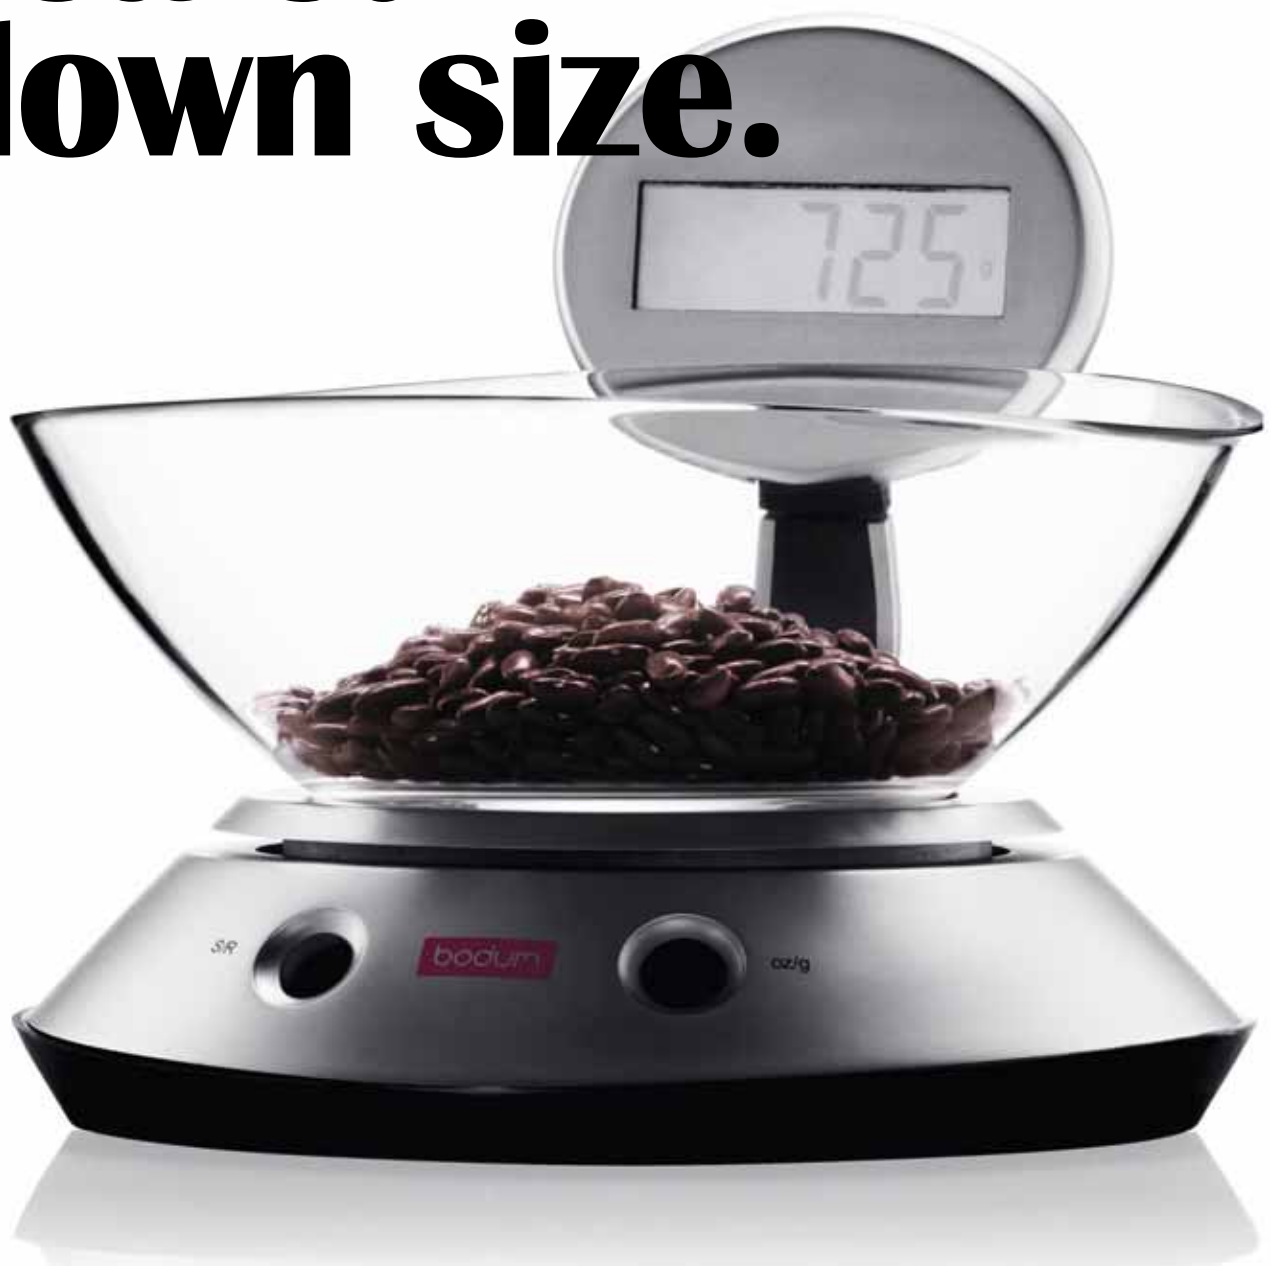

reddot design award  
winner 2007

BISTRO Herb chopper  
10570-01

**scaled up  
performance,  
scaled  
down size.**

reddot design award  
winner 2006

HOT POT SET Bowls with cork coaster, 3 pcs. set  
0.25 l/8 oz, 1.0 l/34 oz, 2.5 l/85 oz K4403-10