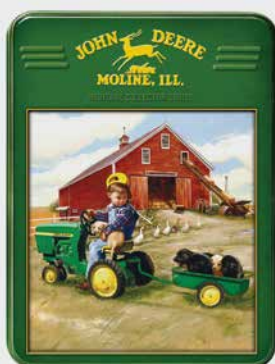

Tractor Ride