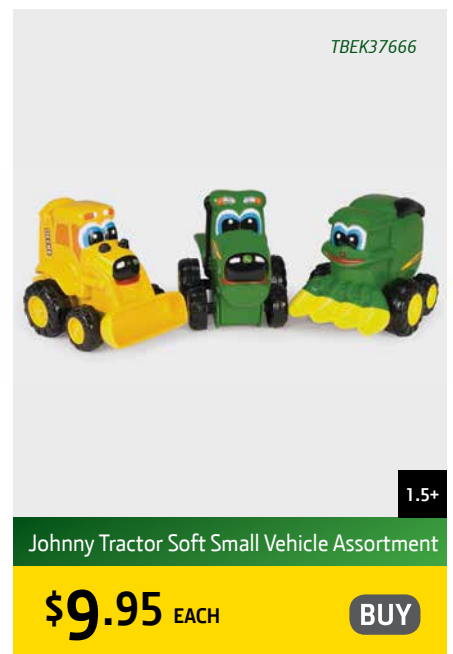

2 PACK ASSORTED

Johnny Tractor & Sammi Semi Friends

\$17.95

BUY

TBEK37720A

RECENT RELEASE

Assortment may vary

2 PER PACK

Johnny Tractor & Friends Vehicle

1.5+

\$12.95

BUY

TBEK37666

Johnny Tractor Soft Small Vehicle Assortment

1.5+

\$9.95 EACH