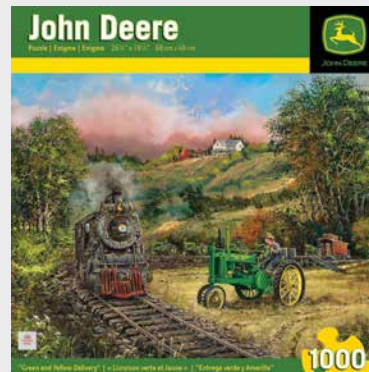

Green & Yellow Delivery Puzzle

Adult

$11.95

BUY