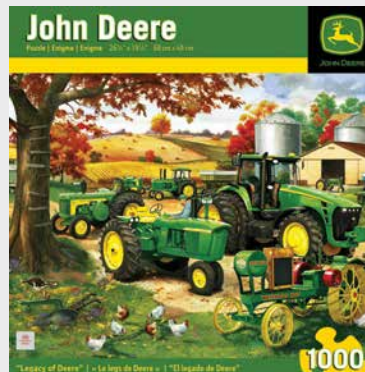

CP71102

John Deere Puzzle

Adult

\$11.95

BUY

1000 Piece

CP71103

Legacy of John Deere Puzzle