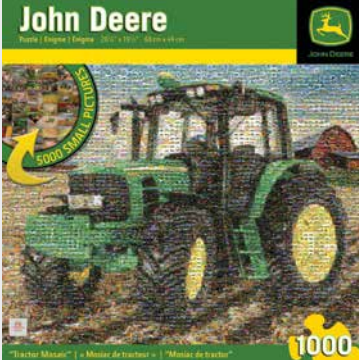

John Deere Mosaic Puzzle

Adult

$11.95

BUY

1000 Piece

CP71102