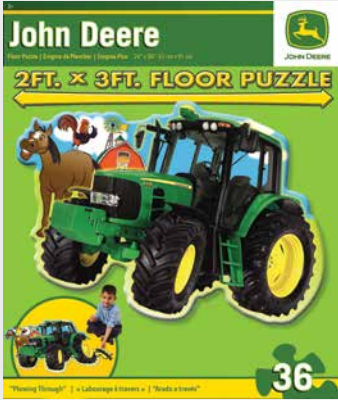

36 Piece

CP11136

Floor Puzzle

3+

$15.95

BUY

60 Piece

CP11132