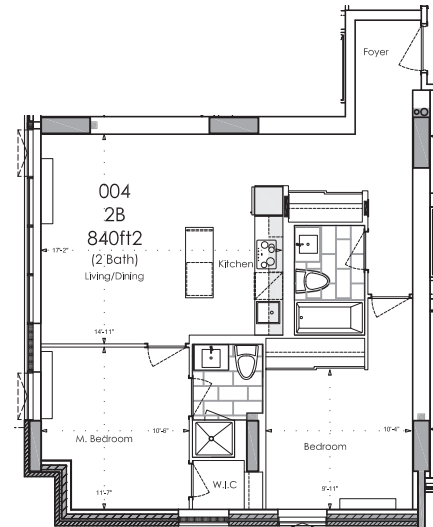

7 Walmer Road
Toronto, ON

Call Us: 416-922-7268

2 BEDROOM
840 SQ.FT

ACTUAL FLOOR COVERINGS MAY DIFFER FROM THOSE PRESENTED.
MEASUREMENTS HAVE NOT BEEN SITE VERIFIED
THEREFORE, SHOULD BE CONSIDERED APPROXIMATE.