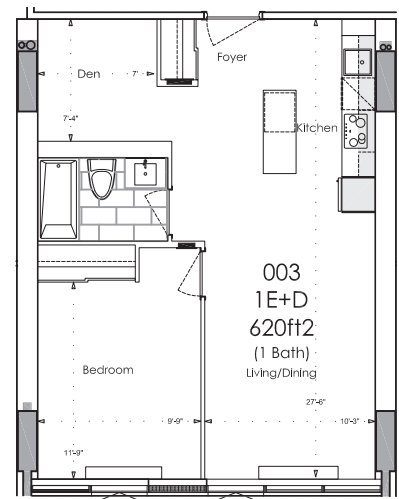

7 Walmer Road
Toronto, ON

Call Us: 416-922-7268

1 BEDROOM+DEN
620 SQ.FT

ACTUAL FLOOR COVERINGS MAY DIFFER FROM THOSE PRESENTED.
MEASUREMENTS HAVE NOT BEEN SITE VERIFIED
THEREFORE, SHOULD BE CONSIDERED APPROXIMATE.