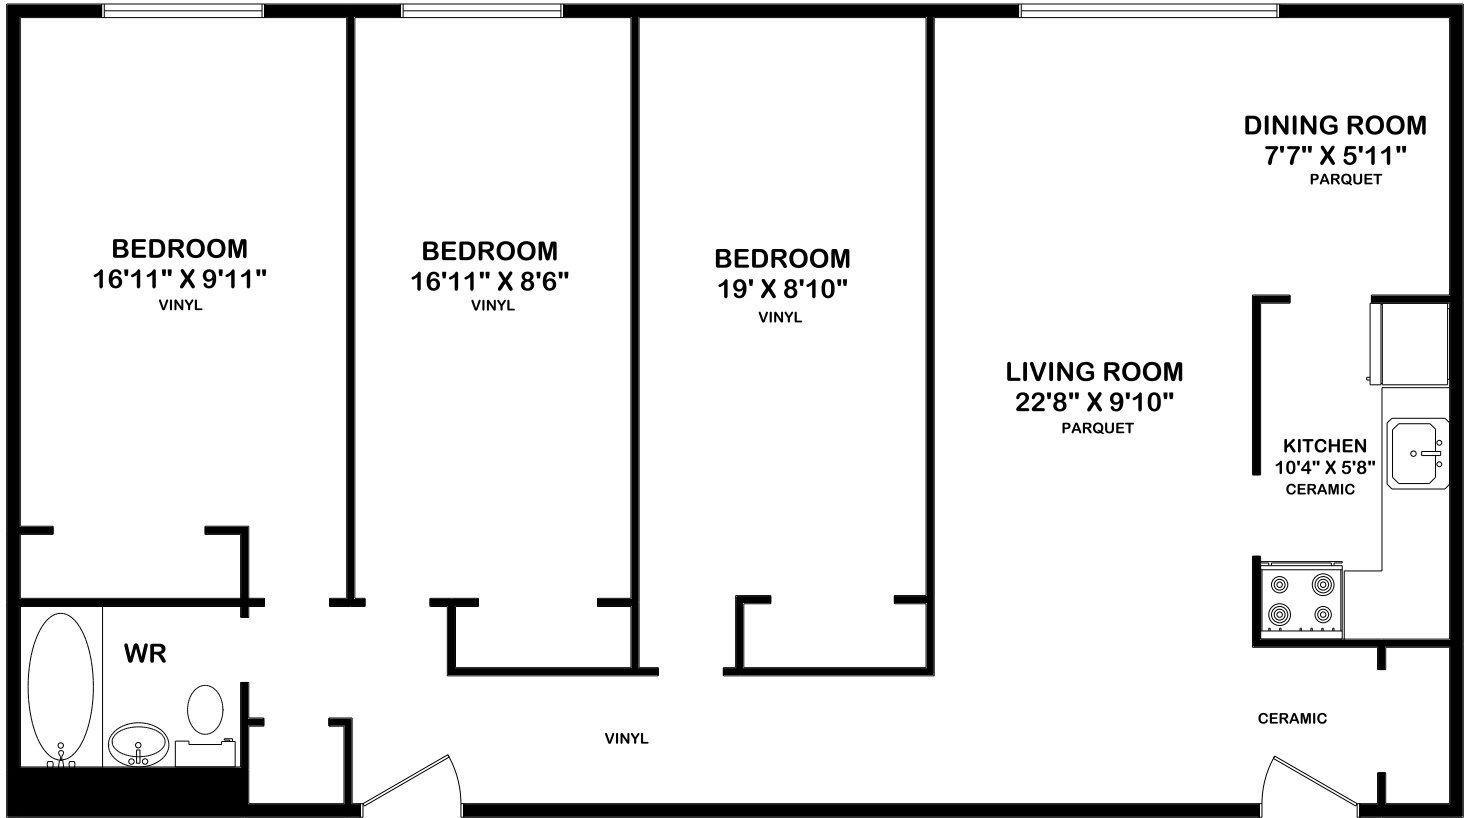

137 LINDY LOU ROAD BENVILLE COURT TORONTO, ONTARIO

THREE BEDROOM
1,097 SQUARE FEET

Plans and specifications are approximate and may vary from suite to suite.
Note that floor plan(s) shown may be available in a reverse plan.
Balconies and windows may differ.
For exact details please consult with Office Staff E. & O.E.