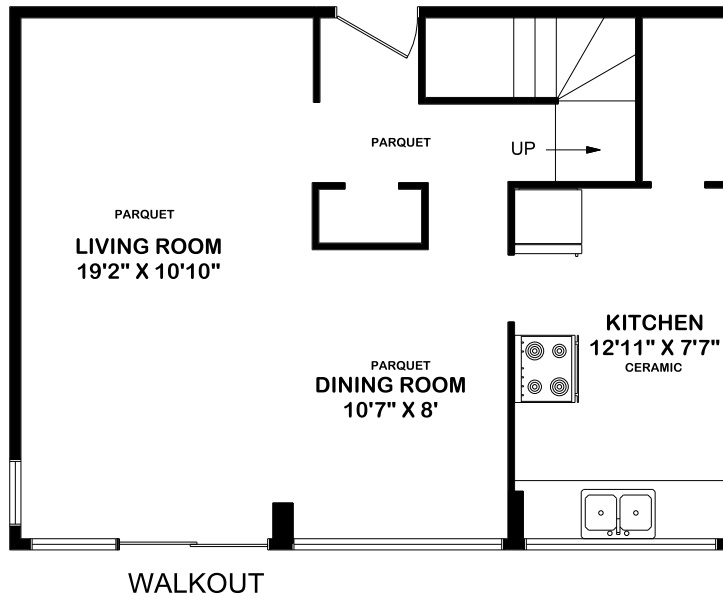

39 BROOKWELL DRIVE NORTHWOOD VILLAGE TORONTO, ONTARIO

TWO BEDROOM
1,055 SQUARE FEET