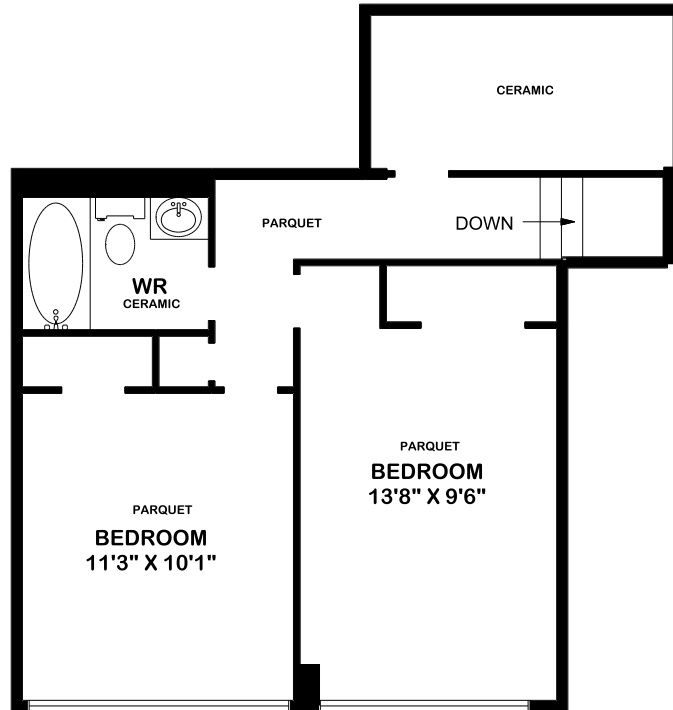

39 BROOKWELL DRIVE NORTHWOOD VILLAGE TORONTO, ONTARIO

TWO BEDROOM
1,055 SQUARE FEET