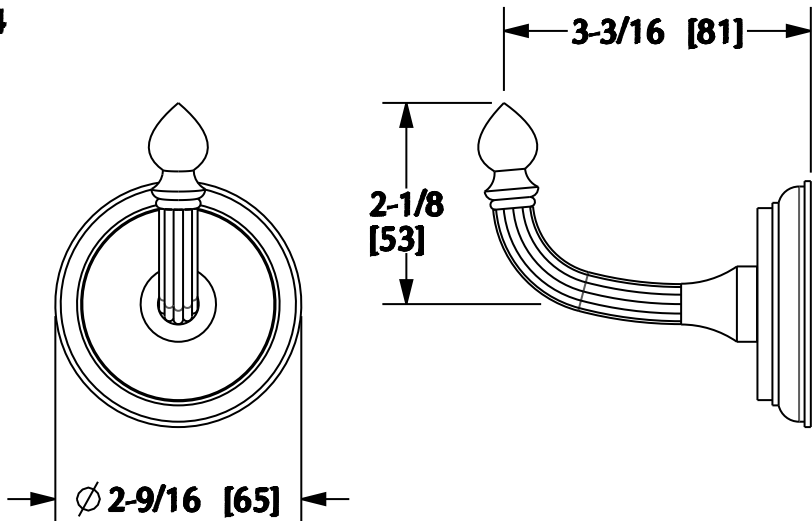

SHERLE WAGNER

Product Features

- Available in all Sherle Wagner finishes
- Solid brass/bronze construction
- Available with various accents
- Includes mounting hardware

KNURLED HOOK | 3440-XXXX

Accent Type	Code
Metal	★1
White China	WHT
Sand China	SND
Black Onyx	BKOX
Green Onyx	GROX
White Onyx	WHOX
Pink Onyx	PKOX
Brown Onyx	BROX
Rock Crystal	RKCR
Rose Quartz	RSQU
Amethyst	AMET
Brown Tiger Eye	BRTI
Blue Tiger Eye	BLTI
Lapis Lazuli	LAPI
Malachite	MALA
Jasper	JASP
Rhodochrosite	RHOD

★ 2
★ 3
★ 4

1. FOR METAL LEAVE BLANK
 2. MATCHING OR CONTRASTING FINISHES
 3. HAND PAINTED/DECORATED, SPECIFY PATTERN CODE
 4. HAND PAINTED/DECORATED, SPECIFY PATTERN CODE

Rev C