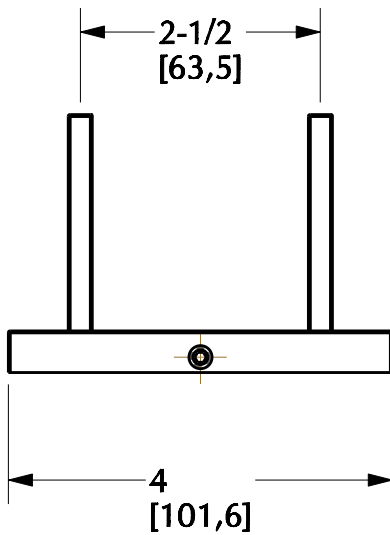

SHERLE

WAGNER
INTERNATIONAL

Product Features

- Solid brass construction
- Includes mounting hardware
- Available in all Sherle Wagner finishes

MODERN DOUBLE ROBE HOOK | 101RH-XX

Rev C