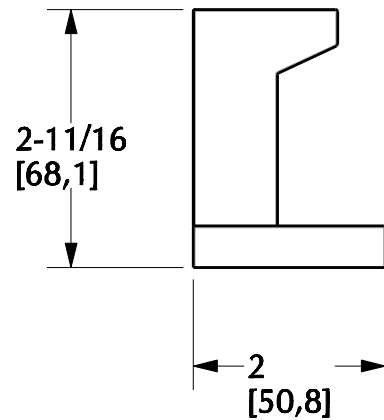

SHERLE

WAGNER
INTERNATIONAL

Product Features

- Solid brass construction
- Includes mounting hardware
- Available in all Sherle Wagner finishes

MODERN DOUBLE ROBE HOOK | 101RH-XX

Rev C