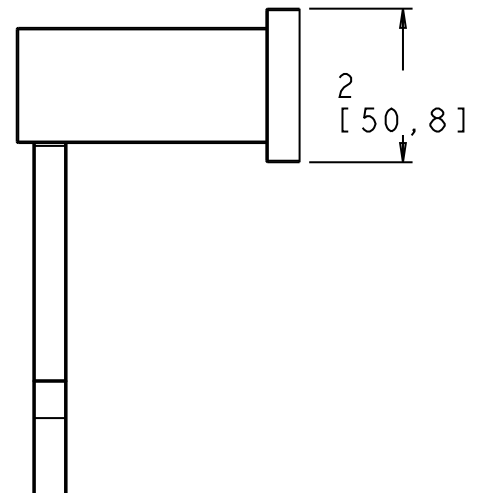

SHERLE WAGNER
architectural

Product Features

- Solid brass construction
- Includes mounting hardware

TOWEL RING | 101TR

Rev A