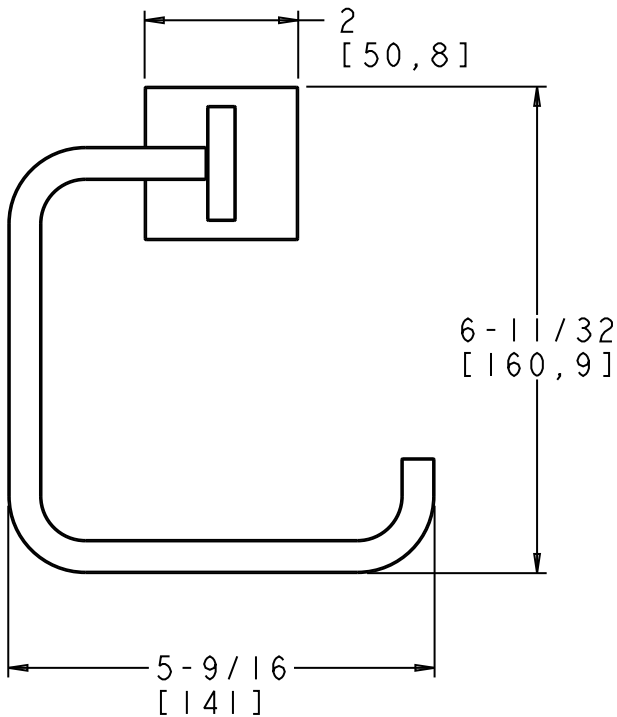

SHERLE WAGNER
architectural

Product Features

- Solid brass construction
- Includes mounting hardware

TOWEL RING | 101TR

Rev A