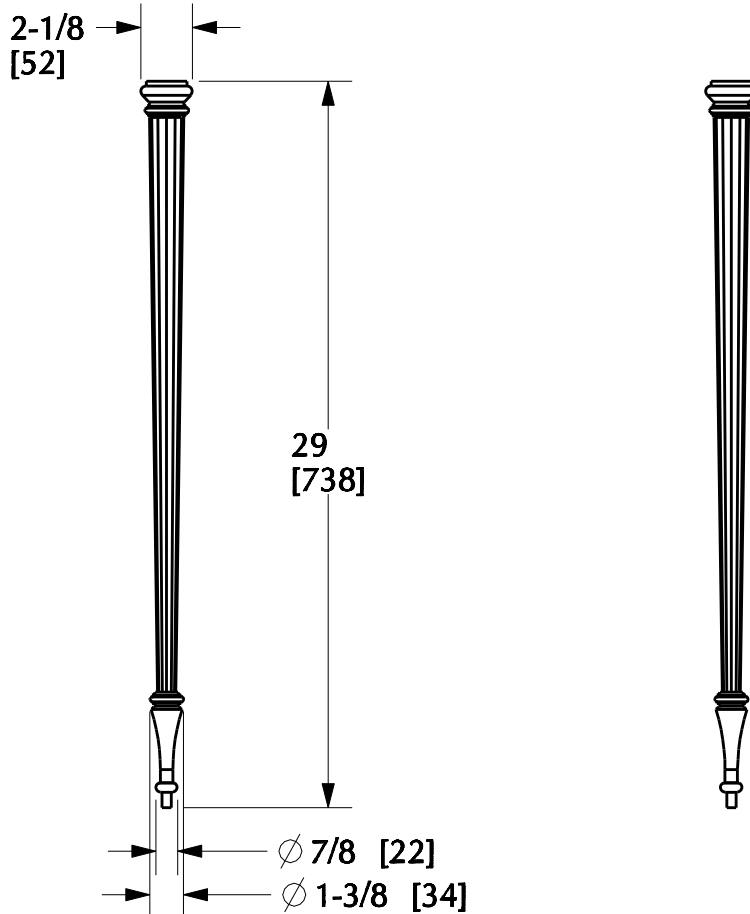

SHERLE WAGNER

Product Features

- Available in all Sherle Wagner finishes
- Solid brass/bronze construction
- Includes mounting hardware
- Under edge mount

TAPERED LEG | 4755

Rev E