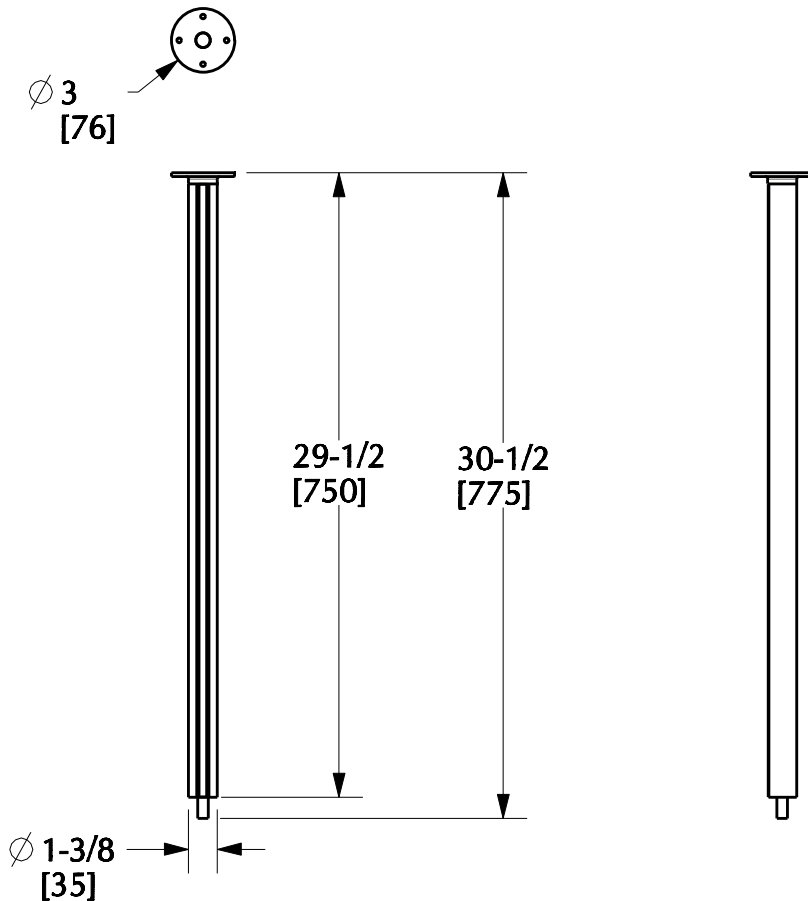

### Product Features

- Available in all Sherle Wagner finishes
- Solid brass / bronze construction
- Includes mounting hardware
- Under edge mount

## MODERN LEG | 4759

Rev C