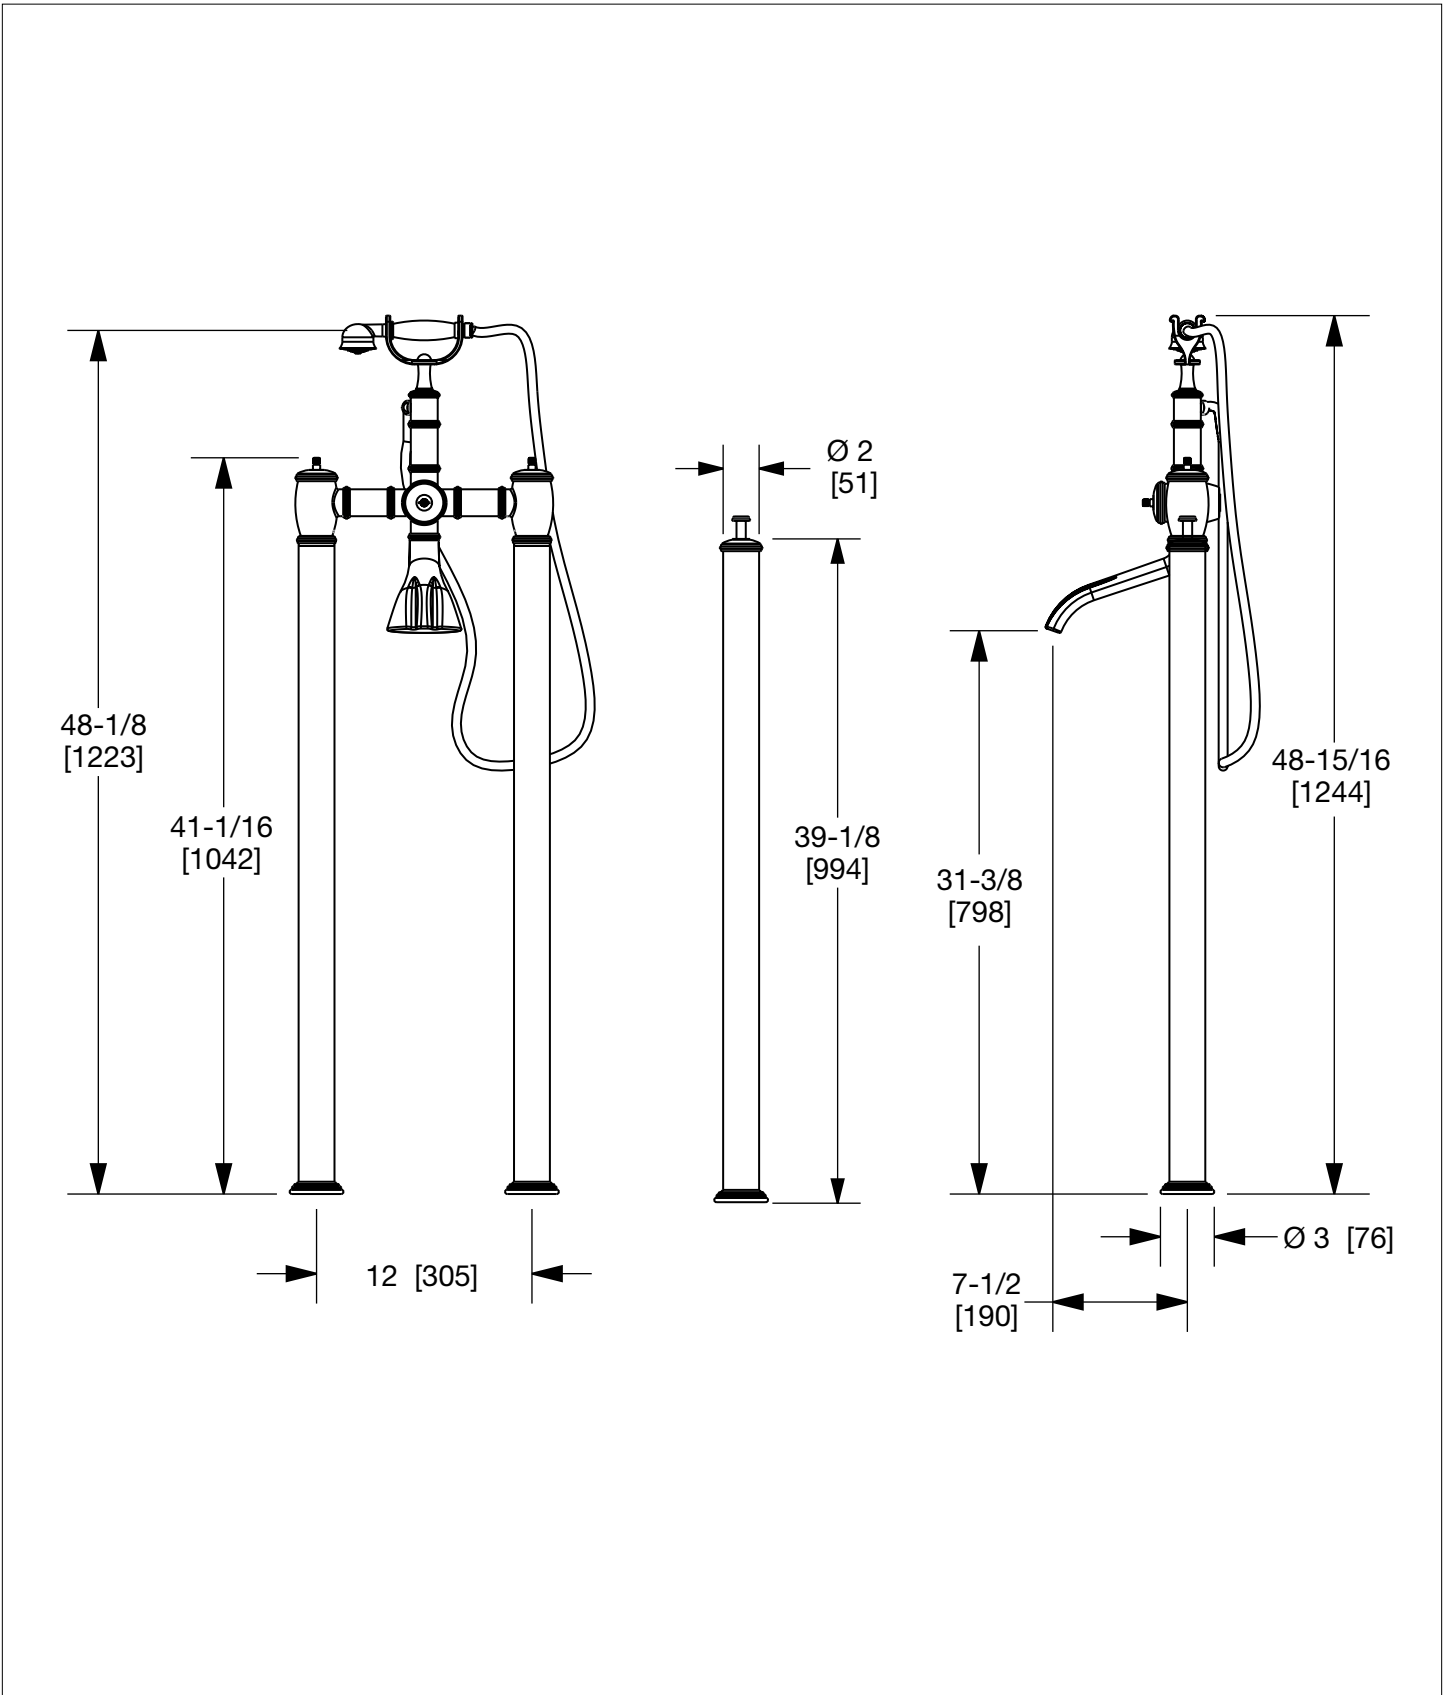

SHERLE WAGNER INTERNATIONAL

Solid Glazed Scalloped China Fluted Lever Exposed Tub Set with Free Standing Waste Assembly 1029XT-S-01-03XX-WASTE-XX
Hand Decorated Scalloped China Fluted Lever Exposed Tub Set with Free Standing Waste Assembly 1029XT-S-01-XXXX-XX-WASTE-XX
Hand Painted Scalloped China Fluted Lever Exposed Tub Set with Free Standing Waste Assembly 1029XT-S-01-XXXX-XX-WASTE-XX

The measurements shown are for reference only. Products and specifications shown are subject to change without notice.

Rev A