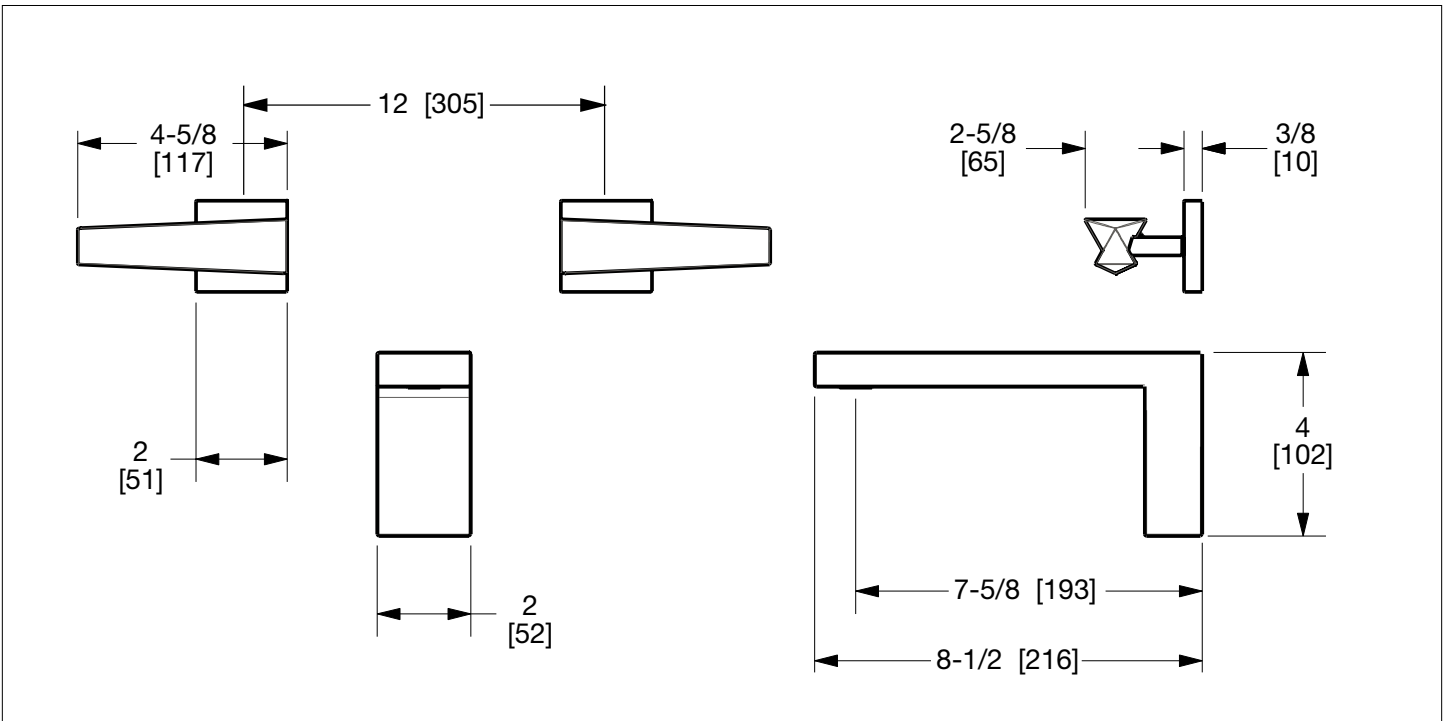

The measurements shown are for reference only. Products and specifications shown are subject to change without notice.

Rev A