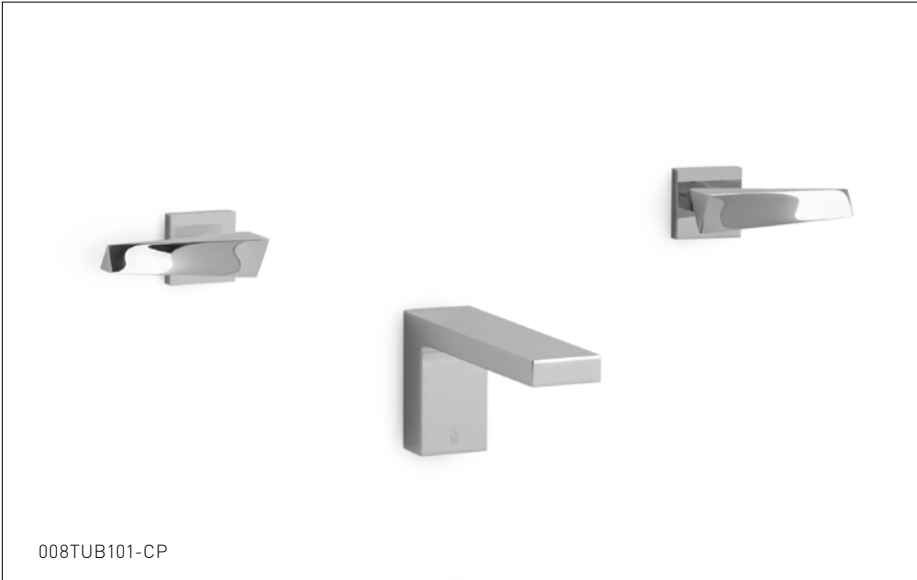

SHERLE WAGNER INTERNATIONAL

MODERN WITH ARCO LEVER WALL MOUNT TUB SET 008TUB101-XX

008TUB101-CP

PRODUCT FEATURES

- o Available in all Sherle Wagner International finishes
- o Solid brass/bronze construction
- o Full flow
- o Recommended 12" spread. Can be installed 8"-16"
- o Required add-ons for installation:
 - (2) 1/2" washerless 1/4 turn ceramic valves
 - In wall 1/2" (un-piped) valve