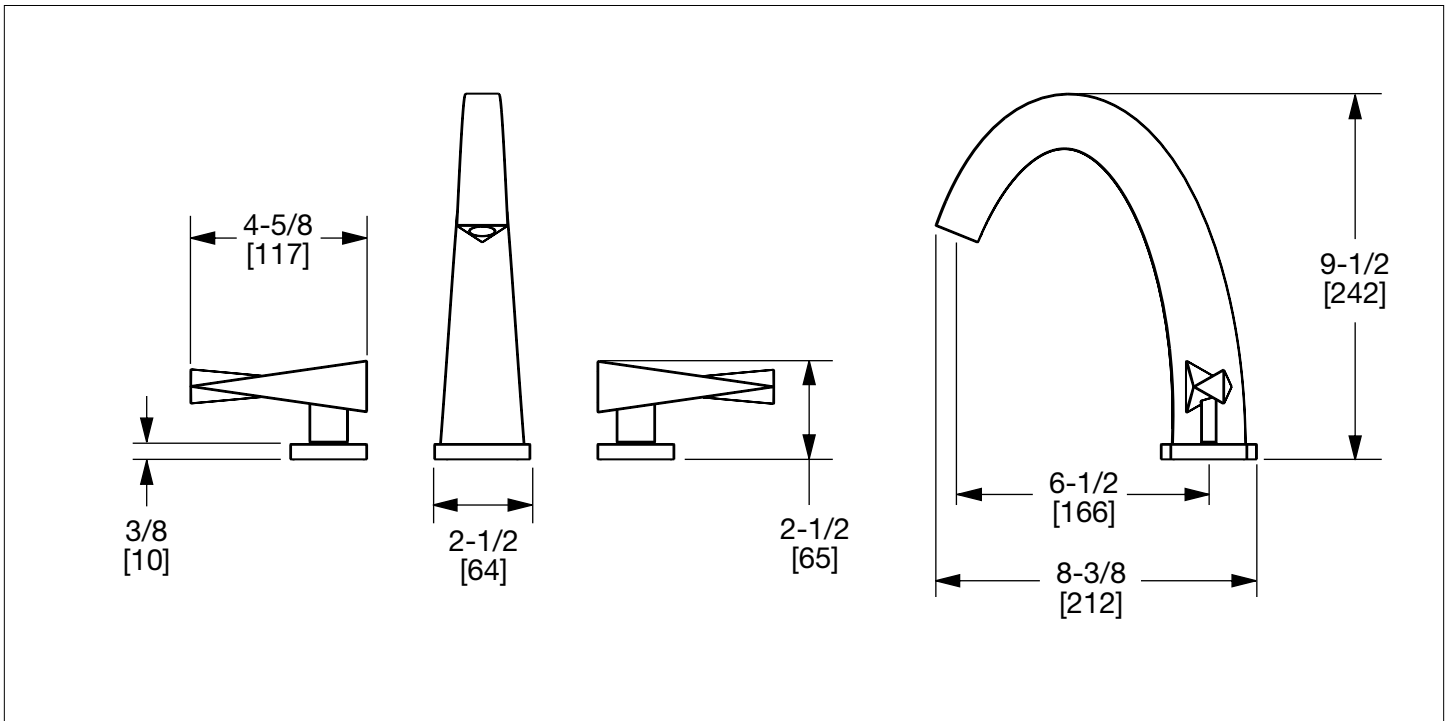

The measurements shown are for reference only. Products and specifications shown are subject to change without notice.

Rev A