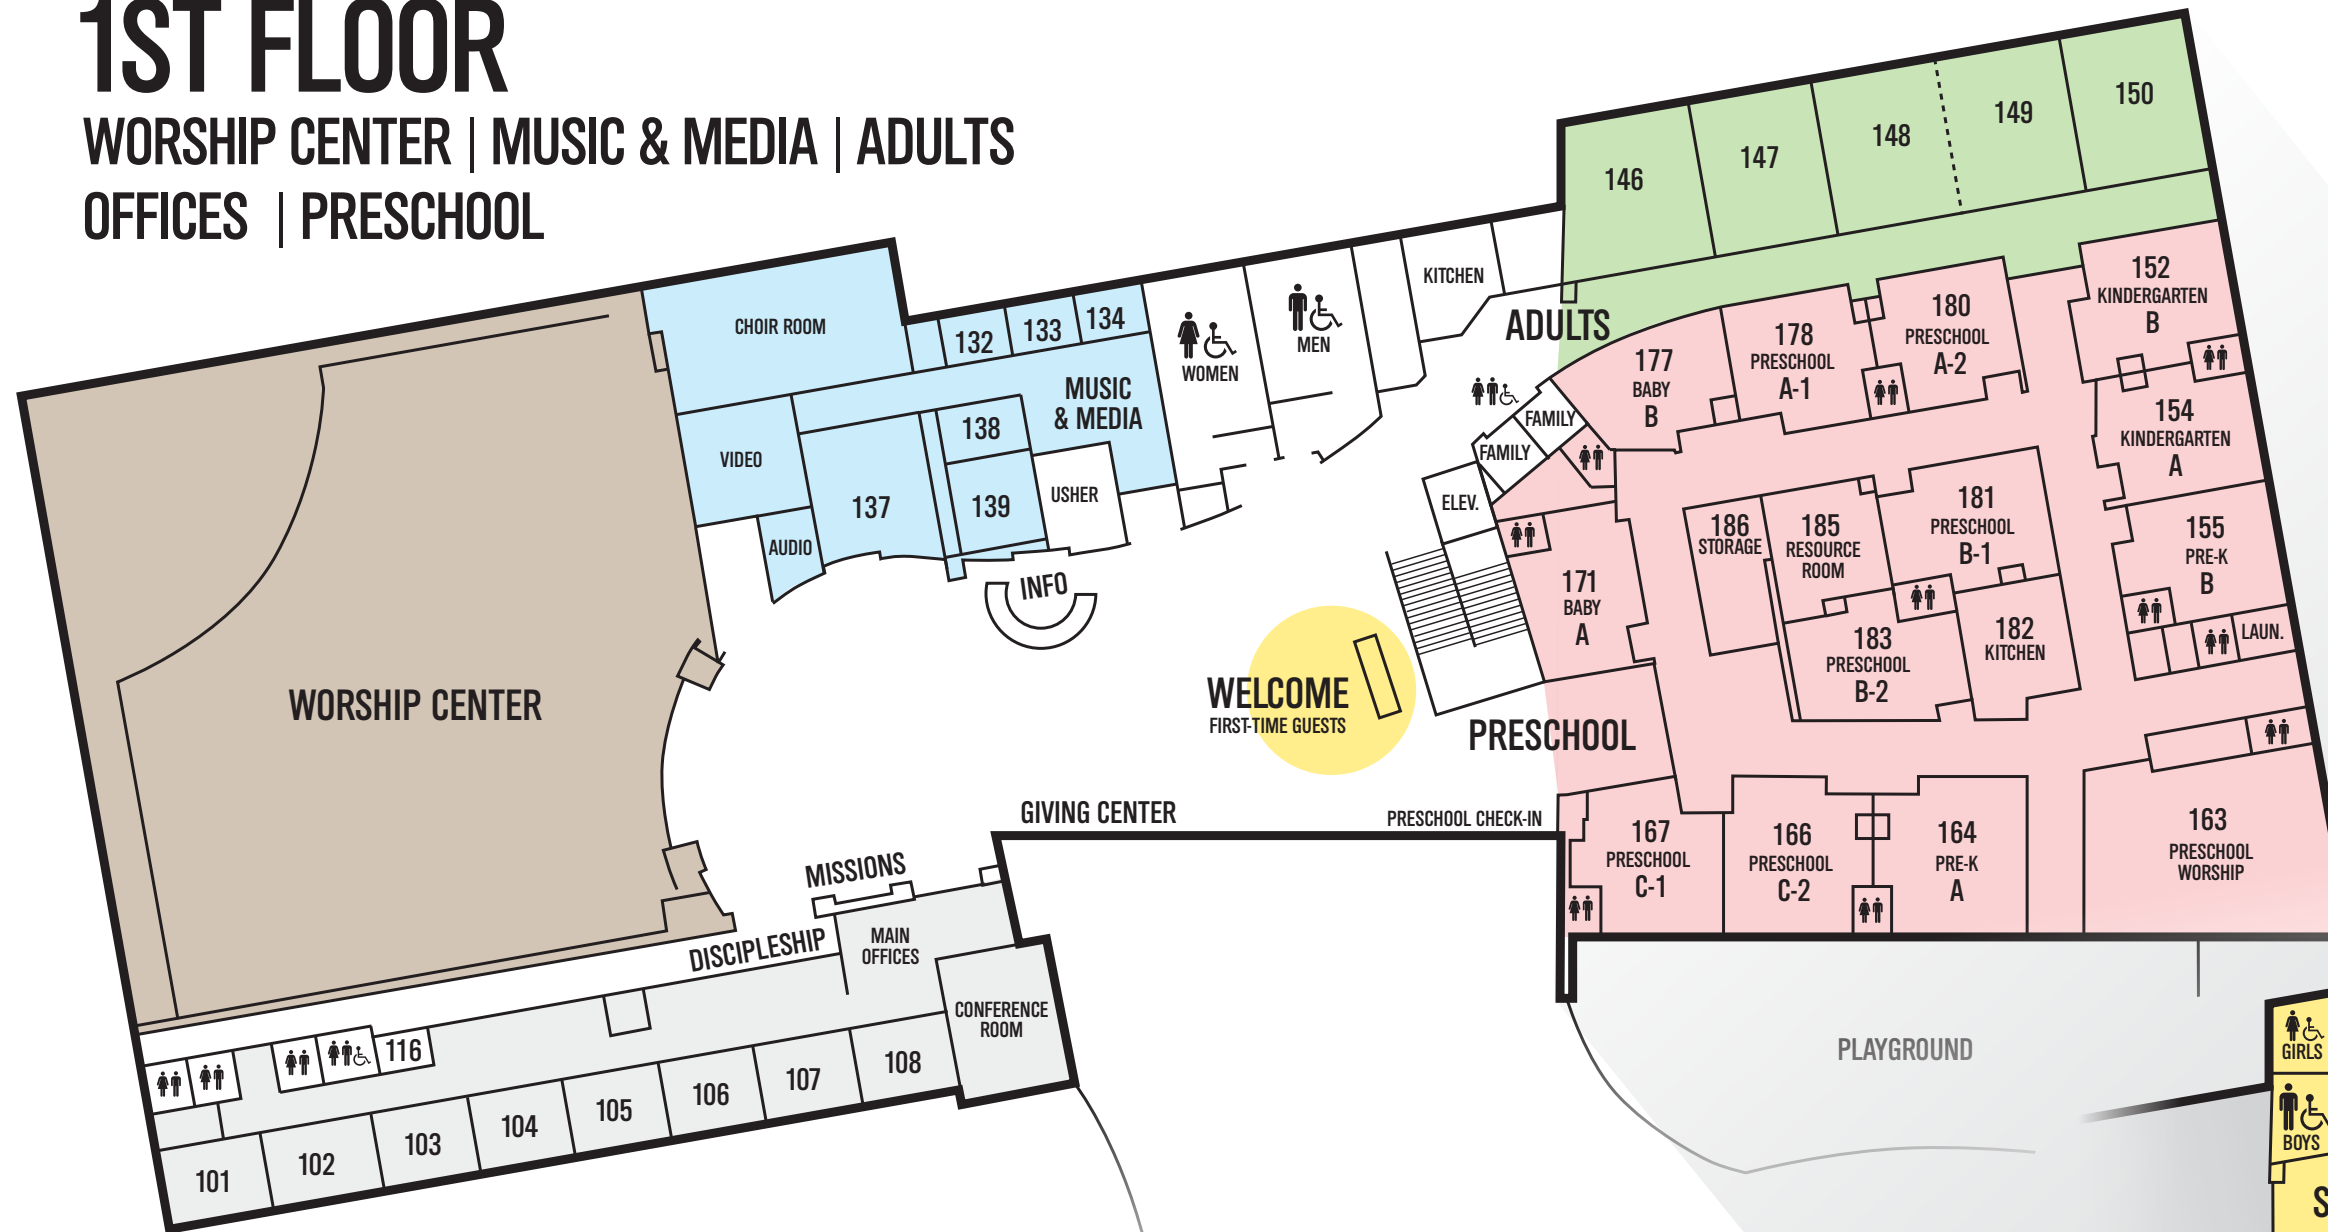

1ST FLOOR

WORSHIP CENTER | MUSIC & MEDIA | ADULTS
OFFICES | PRESCHOOL

2ND FLOOR CHILDREN & STUDENTS

THE CHURCH AT STATION HILL

A REGIONAL CAMPUS OF Brentwood Baptist

8083 Station Hill Drive, Spring Hill, TN 37174 | (615) 850-3100 | info@stationhillchurch.com

StationHillChurch.com