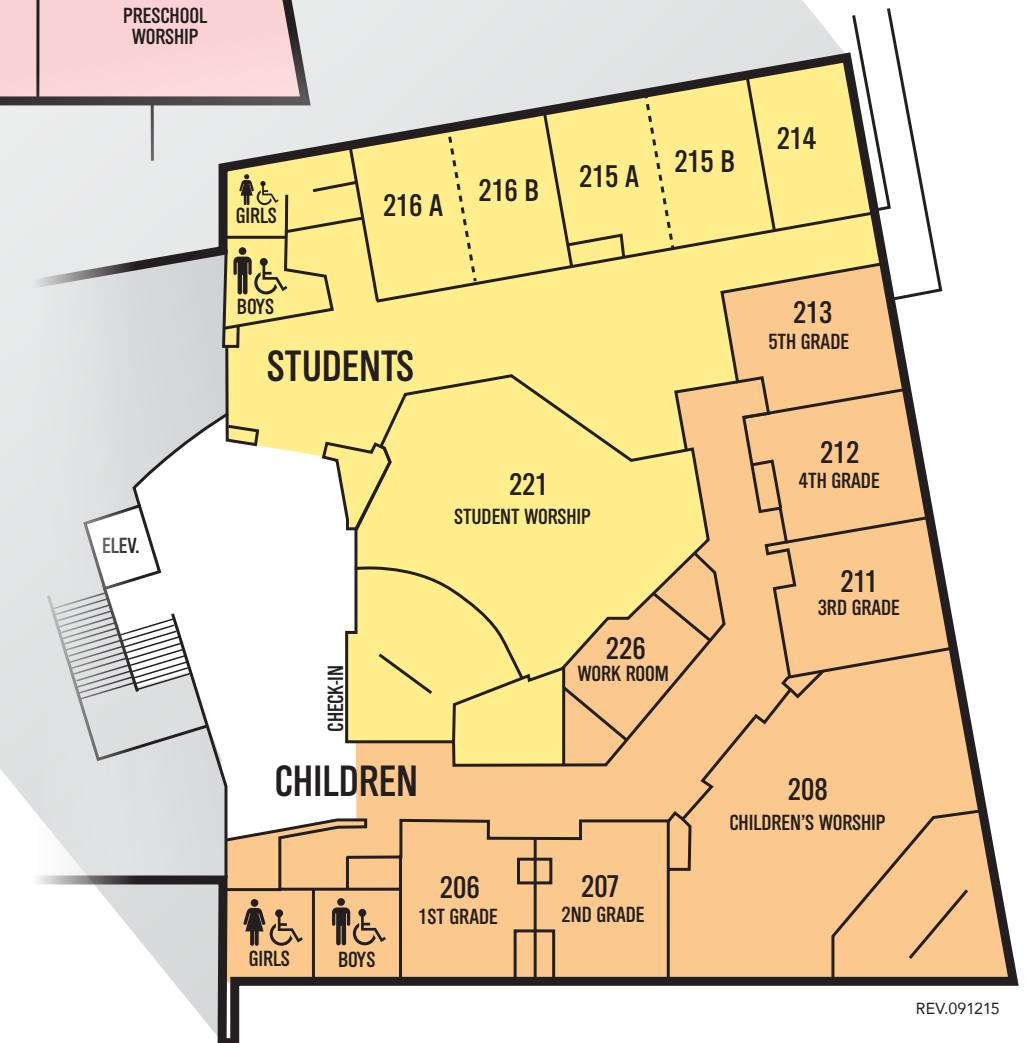

1ST FLOOR

WORSHIP CENTER | MUSIC & MEDIA | ADULTS
OFFICES | PRESCHOOL

2ND FLOOR CHILDREN & STUDENTS

THE CHURCH AT STATION HILL

A REGIONAL CAMPUS OF Brentwood Baptist

8083 Station Hill Drive, Spring Hill, TN 37174 | (615) 850-3100 | info@stationhillchurch.com