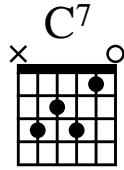

Sonic Junction Presents:
That's Alright - Solo and Ending

Arr. Corey Harris

C# Tuning

3'58

Solo

D7 C7 G G7

13

TAB