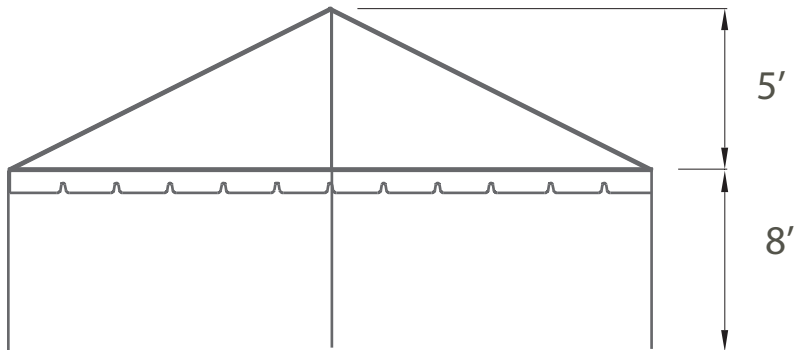

20x60 FRAME TENT

WHITE TOP	WHITE TOP W/ LINER	CLEAR TOP	# OF LEGS	SQUARE FEET
$780	$1380	$1320	16	1200

# OF GUESTS	CEREMONY/ THEATER SEATING	STATIONS (1/3 SEATED)	PLATED DINNER (FULL SEATING)	PLATED DINNER + BAND, DANCE, LOUNGE AREAS
	150	100	67	-