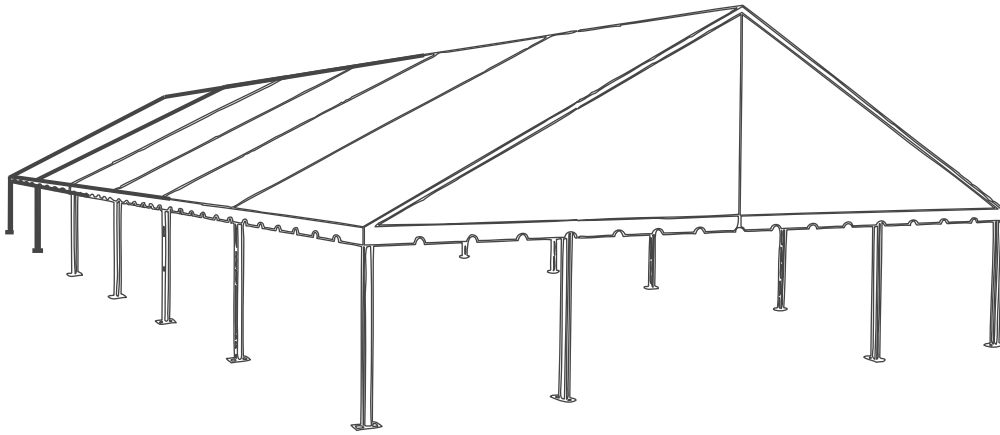

50x100 FRAME TENT

WHITE TOP	WHITE TOP W/ LINER	CLEAR TOP	# OF LEGS	SQUARE FEET
\$4000	\$10000	\$7640	20	5000

	CEREMONY/ THEATER SEATING	STATIONS (1/3 SEATED)	PLATED DINNER (FULL SEATING)	PLATED DINNER + BAND, DANCE, LOUNGE AREAS
# OF GUESTS	625	417	278	208