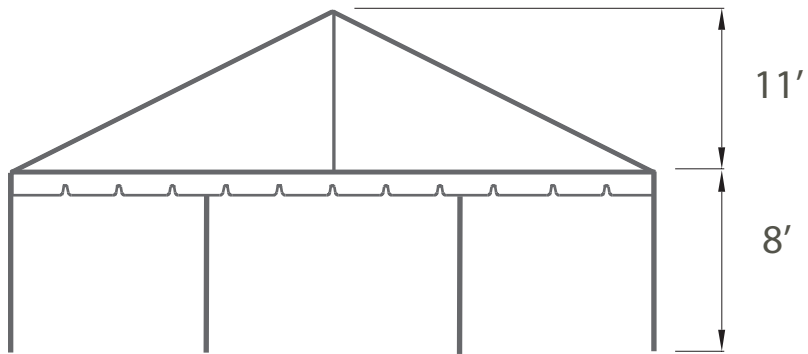

50x100 FRAME TENT

WHITE TOP	WHITE TOP W/ LINER	CLEAR TOP	# OF LEGS	SQUARE FEET
\$4000	\$10000	\$7640	20	5000

	CEREMONY/ THEATER SEATING	STATIONS (1/3 SEATED)	PLATED DINNER (FULL SEATING)	PLATED DINNER + BAND, DANCE, LOUNGE AREAS
# OF GUESTS	625	417	278	208