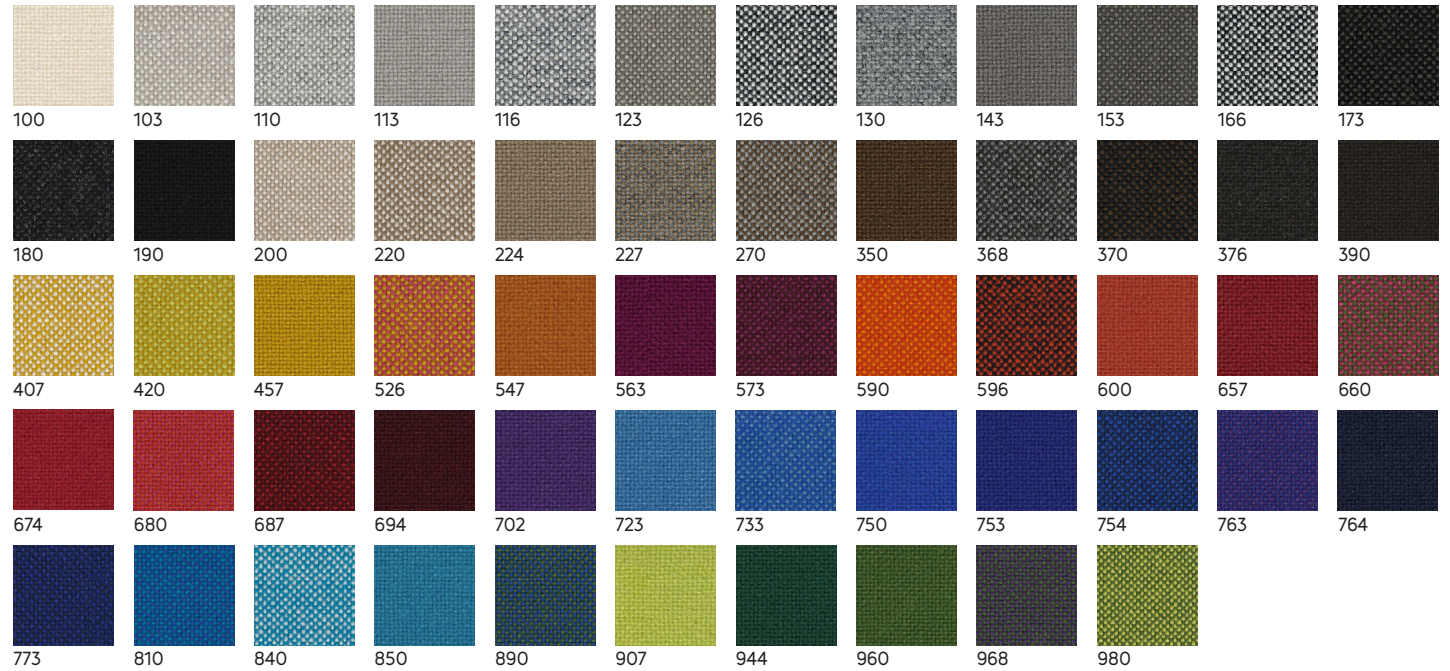

Backless Arc Stool

Description
Backless Stool

Dimensions
Bar 18"W 16"D 30"H
Counter 18"W 16"D 24"H
Dining 18"W 16"D 18"H

Materials
Wood, Kvadrat Fabric, Brass Hardware

Wood Finishes

Flat
Walnut

Oiled
Walnut

Flat White
Oak

Blackened
Ash

Washed
Ash

Metal Finishes

Brushed
Brass

Blackened
Brass

*Additional Colorways Available Upon Request
*Custom Sizes and Finishes Available

kvadrat

Hallingdal 65

Materials
70% New Wool
30% Viscose

Durability
100,000 Martindale

© Skylar Morgan Furniture 2023

Clay

Materials
76% Linen
21% Cotton
3% Polyester

Durability
45,000 Martindale