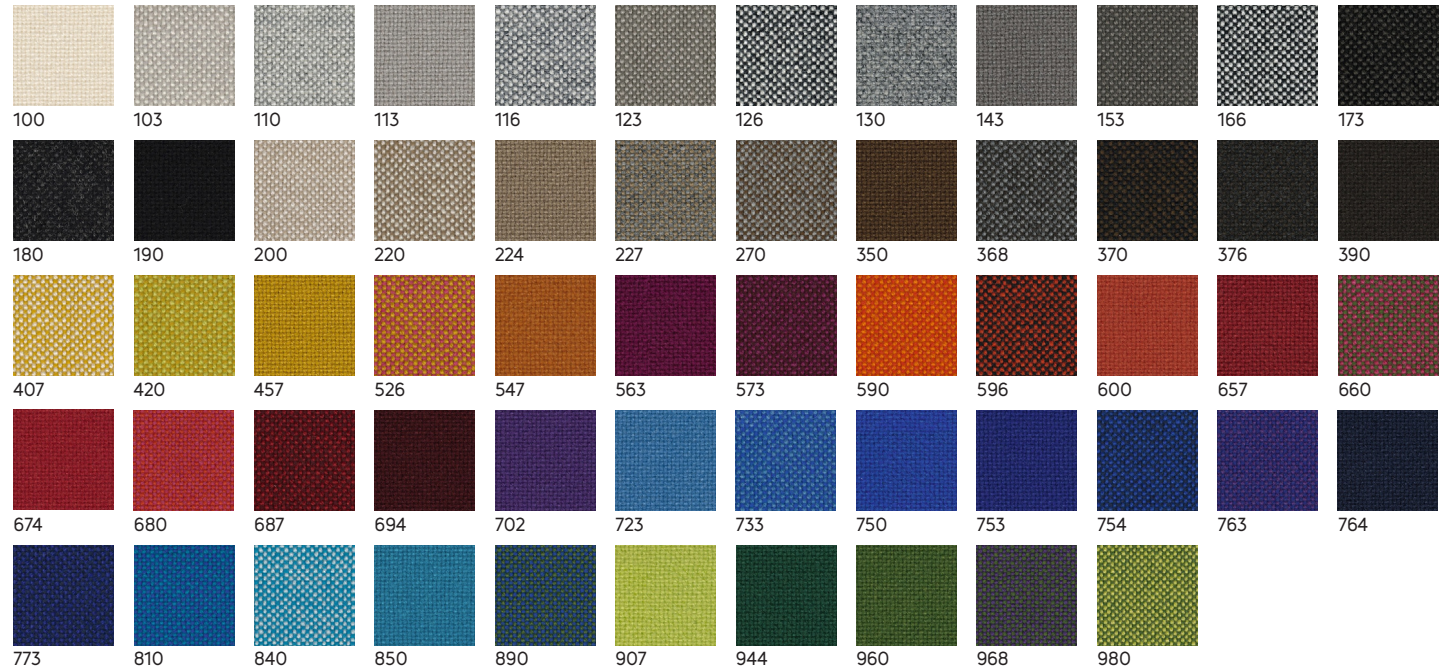

info@skylarmorganfurniture.com

www.skylarmorganfurniture.com

404 565 0537

SKYLAR
MORGAN

kvadrat

Hallingdal 65

Materials
70% New Wool
30% Viscose

Durability
100,000 Martindale