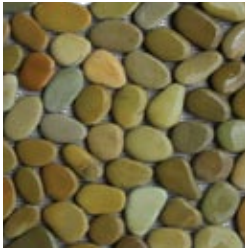

ZEN PARADISE

FINE PEBBLE AND STONE TILE 2010

2 0 1 0 C A T A L O G U E

Our new collection fuses many of our old favorites with new, innovative materials and designs. We use only the highest quality materials from exotic regions throughout the world to create tiles that are unique and inspirational. Zen Paradise is the natural selection for natural pebble and stone mosaics that transform ordinary spaces into extraordinary destinations.

flores green

timor white

borneo mix

timor tan

golden

ocean blue

black sumatra

grey cloud

midnight

flores green

timor tan

timor white

black pumice

twilight

sea glass

golden

onyx

delux mix

onyx mix

tan marble

dark grey marble

sunset

white marble

black pumice