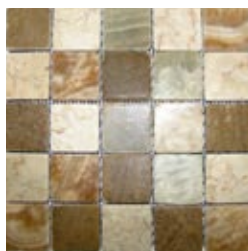

onyx

delux mix

onyx mix

tan marble

dark grey marble

sunset

white marble

black pumice

1.25" x 1.25"

2" x 2"

4" x 4"

1.25" x 2"

ONYX MIX 1.25"

ONYX MIX 2" x 2"

ONYX MIX 1.25" x 2"

POOLSIDE

onyx

white marble

delux mix

onyx mix

black and grey

black pumice

MINI PEBBLES

golden