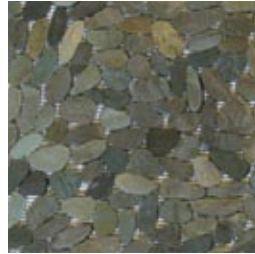

flores green

timor white

borneo mix

timor tan

golden

ocean blue

black sumatra

grey cloud

midnight

flores green

timor tan

timor white

black pumice

twilight

sea glass

golden

onyx

delux mix

onyx mix

tan marble

dark grey marble

sunset

white marble

black pumice

1.25" x 1.25"

2" x 2"

4" x 4"

1.25" x 2"

ONYX MIX 1.25"

ONYX MIX 2" x 2"

ONYX MIX 1.25" x 2"

POOLSIDE