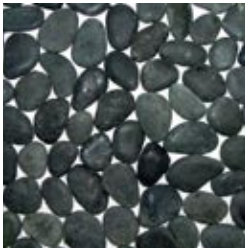

ZEN PARADISE

FINE PEBBLE AND STONE TILE 2010

2 0 1 0 C A T A L O G U E

Our new collection fuses many of our old favorites with new, innovative materials and designs. We use only the highest quality materials from exotic regions throughout the world to create tiles that are unique and inspirational. Zen Paradise is the natural selection for natural pebble and stone mosaics that transform ordinary spaces into extraordinary destinations.

flores green

timor white

borneo mix

timor tan

golden

ocean blue

black sumatra

grey cloud

midnight

flores green

timor tan

timor white

black pumice

twilight

sea glass

golden

onyx

delux mix

onyx mix

tan marble

dark grey marble

sunset

white marble

black pumice