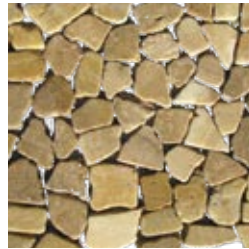

onyx

delux mix

onyx mix

tan marble

dark grey marble

sunset

white marble

black pumice

1.25" x 1.25"

2" x 2"

4" x 4"

1.25" x 2"

ONYX MIX 1.25"

ONYX MIX 2" x 2"

ONYX MIX 1.25" x 2"

POOLSIDE