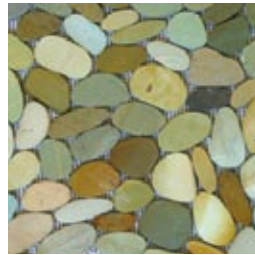

ZEN PARADISE

FINE PEBBLE AND STONE TILE 2010

2 0 1 0 C A T A L O G U E

Our new collection fuses many of our old favorites with new, innovative materials and designs. We use only the highest quality materials from exotic regions throughout the world to create tiles that are unique and inspirational. Zen Paradise is the natural selection for natural pebble and stone mosaics that transform ordinary spaces into extraordinary destinations.

flores green

timor white

borneo mix

timor tan

golden

ocean blue

black sumatra

grey cloud

midnight

flores green

timor tan

timor white

black pumice

twilight

sea glass

golden

onyx

delux mix

onyx mix

tan marble

dark grey marble

sunset

white marble

black pumice