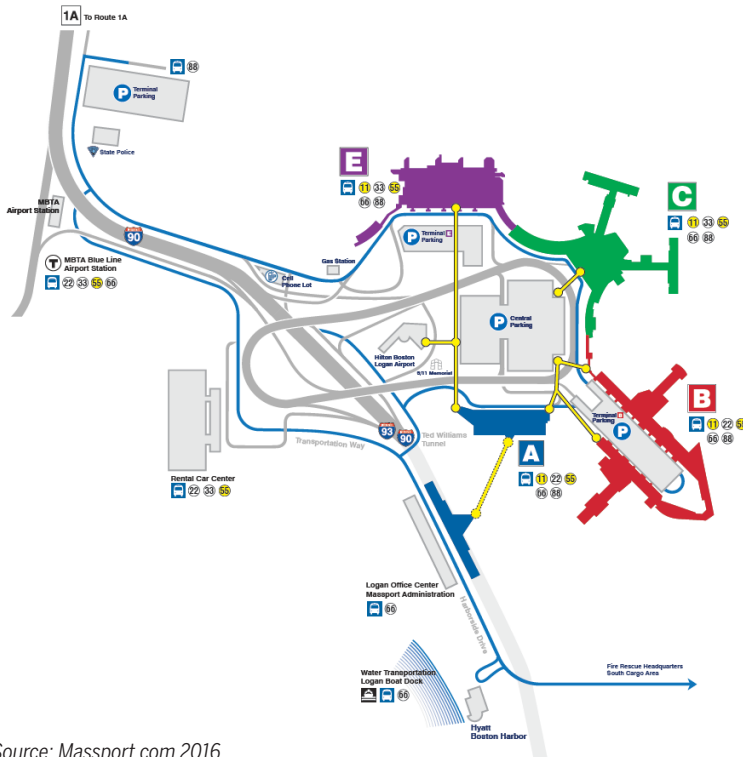

Logan Airport has four passenger terminals, A, B, C and E, each with its own ticketing, baggage claim, and ground transportation facilities. The terminals are connected to the central parking garage by a walkway system. In all, there are 94 gates with contact jet bridges and nine regional jet gates at the airport and more than 40 airlines fly nonstop to more than 100 domestic and international destinations.

### Airport Quick Facts

- Number of gates: **94**
- Number of non-stop international destinations: **58**
- Number of non-stop domestic destinations: **76**
- Number of average direct daily arrivals/departures: **1,241**
- Number of airlines: **41**
- Closest MBTA Stop: **Silver Line**
- Distance to the BCEC: **3.1 miles**
- Distance to the Hynes: **6.0 miles**

### Back Bay Logan Express Quick Facts

- Pick-up locations: **5:00 am to 9:00 pm**
  - Hynes Convention Center
  - Copley T Station
- Boston Logan International Airport: **6:00 am to 10:00 pm**
  - All terminals
- Prices (fares may change):
  - One-way fare: **\$7.50 by credit/debit card**
  - One-way fare with MBTA pass: **\$3.00 by credit/debit card only**
- Round-trip service

# Logan International Airport (BOS)

BOS Domestic Service  
76 Destinations

BOS International Service  
58 Destinations

Note: Includes Seasonal Service, Source: OAG & Inovata Schedules

Remarkable experiences.  
Imagination realized.