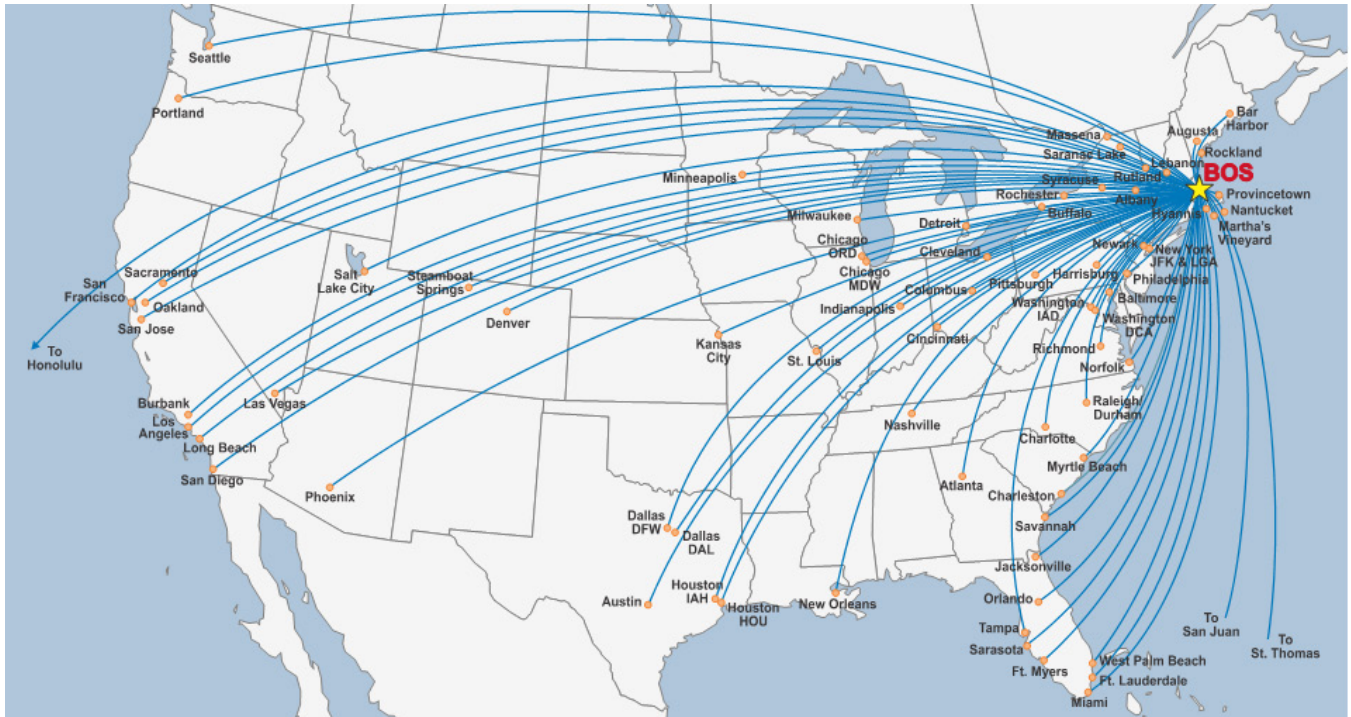

Logan Airport has four passenger terminals, A, B, C and E, each with its own ticketing, baggage claim, and ground transportation facilities. The terminals are connected to the central parking garage by a walkway system. In all, there are 94 gates with contact jet bridges and nine regional jet gates at the airport and more than 40 airlines fly nonstop to more than 100 domestic and international destinations.

### Airport Quick Facts

- Number of gates: **94**
- Number of non-stop international destinations: **58**
- Number of non-stop domestic destinations: **76**
- Number of average direct daily arrivals/departures: **1,241**
- Number of airlines: **41**
- Closest MBTA Stop: **Silver Line**
- Distance to the BCEC: **3.1 miles**
- Distance to the Hynes: **6.0 miles**

### Back Bay Logan Express Quick Facts

- Pick-up locations: **5:00 am to 9:00 pm**
  - Hynes Convention Center
  - Copley T Station
- Boston Logan International Airport: **6:00 am to 10:00 pm**
  - All terminals
- Prices (fares may change):
  - One-way fare: **\$7.50 by credit/debit card**
  - One-way fare with MBTA pass: **\$3.00 by credit/debit card only**
- Round-trip service

# Logan International Airport (BOS)

BOS Domestic Service  
76 Destinations

BOS International Service  
58 Destinations

Note: Includes Seasonal Service, Source: OAG & Inovata Schedules

Remarkable experiences.  
Imagination realized.