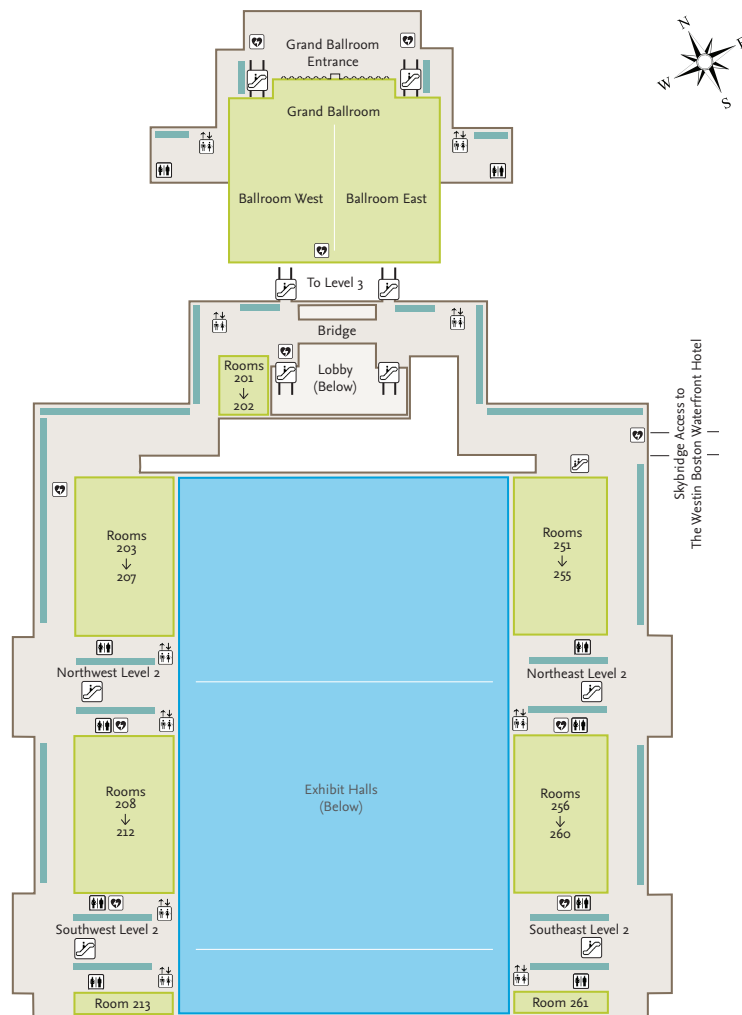

Navigating the BCEC

EXHIBIT LEVEL & THE LAWN ON D

MEETING LEVEL ONE

MAP KEY							
Exhibition Hall	Food Services	ATM	Elevators	Family Restrooms	Lottery Machine	Public Safety	Telephone
Meeting Room	Seating	Defibrillators	Escalators	Food	MBTA Vending Machine	Smoking Patio	

MEETING LEVEL TWO & BALLROOM LEVEL

Wi-Fi services are FREE throughout the BCEC! Look for the BCEC Wireless Network, or the name of your show in the Wi-Fi settings on your mobile device. No password is needed.