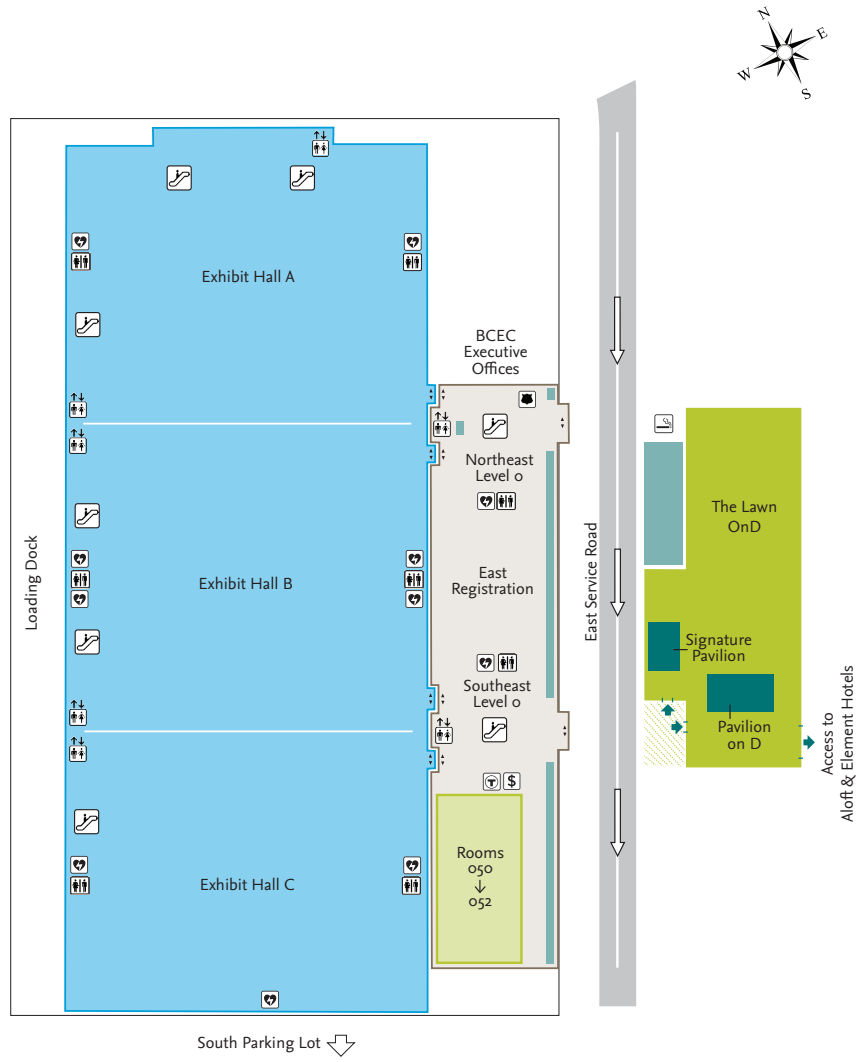

Navigating the BCEC

EXHIBIT LEVEL & THE LAWN ON D

MEETING LEVEL ONE

MAP KEY							
Exhibition Hall	Food Services	ATM	Elevators	Family Restrooms	Lottery Machine	Public Safety	Telephone
Meeting Room	Seating	Defibrillators	Escalators	Food	MBTA Vending Machine	Smoking Patio	

MEETING LEVEL TWO & BALLROOM LEVEL

Wi-Fi services are FREE throughout the BCEC! Look for the BCEC Wireless Network, or the name of your show in the Wi-Fi settings on your mobile device. No password is needed.