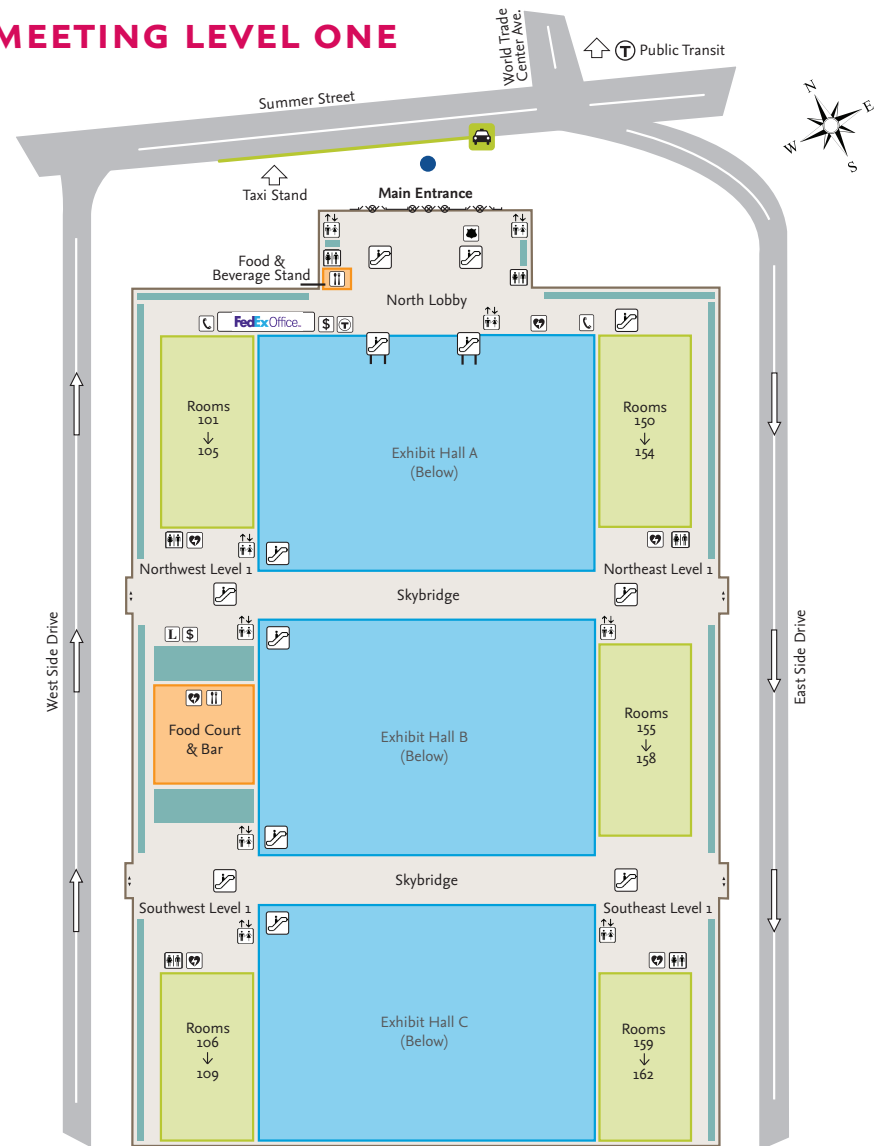

Navigating the BCEC

EXHIBIT LEVEL & THE LAWN ON D

MEETING LEVEL ONE

MAP KEY							
Exhibition Hall	Food Services	ATM	Elevators	Family Restrooms	Lottery Machine	Public Safety	Telephone
Meeting Room	Seating	Defibrillators	Escalators	Food	MBTA Vending Machine	Smoking Patio	

MEETING LEVEL TWO & BALLROOM LEVEL

Wi-Fi services are FREE throughout the BCEC! Look for the BCEC Wireless Network, or the name of your show in the Wi-Fi settings on your mobile device. No password is needed.