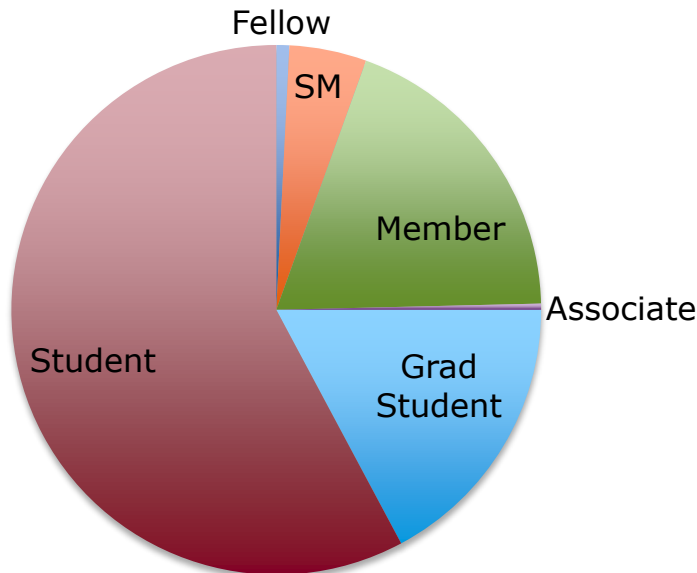

# IEEE Women in Engineering (WIE)

- ▶ The mission of IEEE WIE is to facilitate the global **inspiration, engagement** and **advancement** of women in technical disciplines. IEEE WIE envisions a vibrant community of IEEE women and men collectively using their diverse talents to **innovate for the benefit of humanity**
- ▶ Membership is FREE to student members (→ many student members), but there is a society-level fee for members.

# IEEE Women in Engineering (WIE)

- ▶ IEEE WIE is **the largest international professional organization** dedicated to the promotion of women in engineering, science, and technology. IEEE WIE envisions a vibrant community of IEEE women and men collectively using their diverse talents for the benefit of humanity