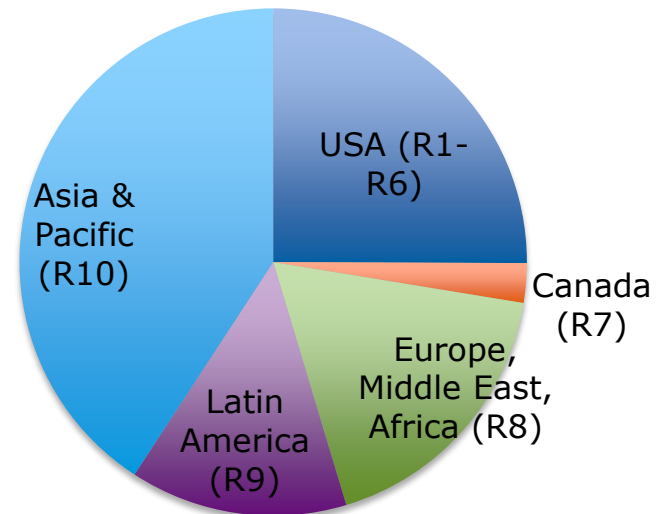

IEEE Women in Engineering (WIE)

- IEEE WIE is **the largest international professional organization** dedicated to the promotion of women in engineering, science, and technology. IEEE WIE envisions a vibrant community of IEEE women and men collectively using their diverse talents for the benefit of humanity