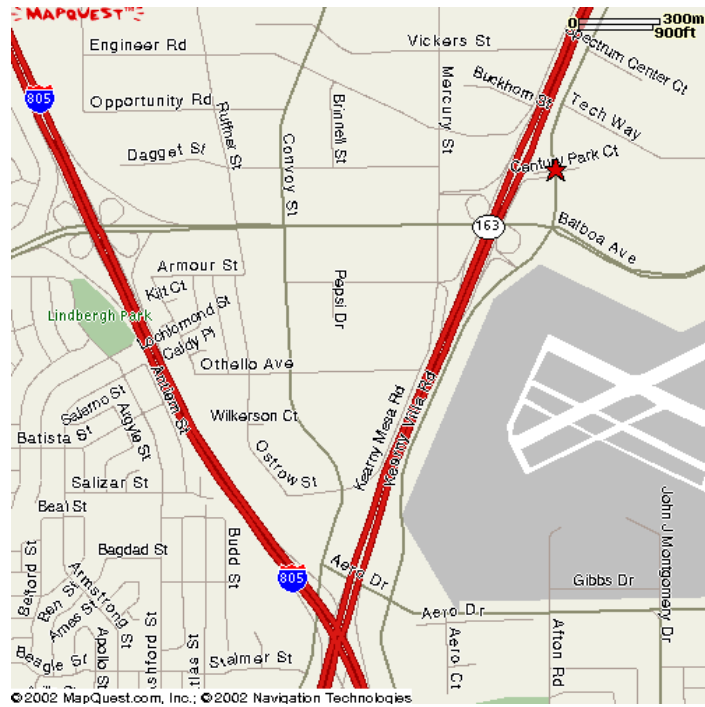

**8326 Century Park Ct
San Diego, CA 92123**

From I-5 (North):

Take I-5 S
Take I-805 S exit on the left.
Take the CA-274/BALBOA AVE exit.
Keep LEFT at the fork in the ramp,
Then right (Towards Balboa Ave East)
Merge onto BALBOA AVE/CA-274 E
Turn LEFT onto KEARNY VILLA RD

From I-15 (North)

Take I-15 S.
Take I-163 South.
Take the CA-274/BALBOA AVE exit.
Keep RIGHT at the fork in the ramp.
Turn LEFT onto MERCURY ST.
Turn LEFT onto BALBOA AVE/CA-274.
Turn LEFT onto KEARNY VILLA RD.
Turn RIGHT onto the SDGE complex.

From I-805 or I-5 (South):

Take I-805 or I-5 North.
Take I-163 North.
Take the CA-274/Balboa Ave
Keep LEFT at the fork in the ramp,
then right to Balboa Ave West.
Enter Century Park Complex.

From Airport:

Take I-5 South
Take I-163 North.
Take the CA-274/Balboa Ave
Keep LEFT at the fork in the ramp,
then right to Balboa Ave West.
Go straight ahead to enter Century
Park Complex.