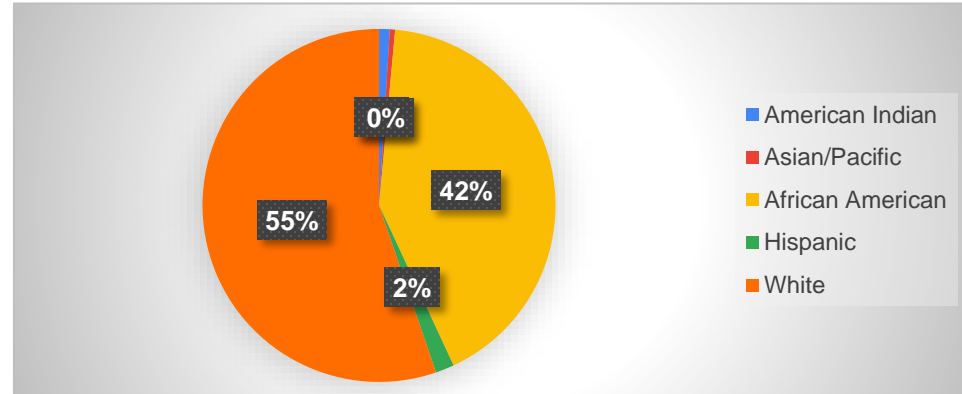

Liberty-Eylau ISD Employee Statistics 2020-2021

All Employees		
American Indian	4	0.98%
Asian/Pacific	2	0.50%
African American	171	41.61%
Hispanic	7	1.71%
White	227	55.20%
Total	411	100%

Administrators		
American Indian	1	2.78%
African American	15	41.67%
White	20	55.56%
Total	36	100%

Aides		
African American	44	57.89%
White	32	42.11%
Total	76	100%

Liberty-Eylau ISD Employee Statistics 2020-2021

Auxiliary		
African American	28	56.00%
White	22	44.00%
Total	50	100%

Teachers, Nurses, Librarians		
American Indian	2	0.99%
Asian/Pacific	2	0.99%
African American	63	31.03%
Hispanic	7	3.45%
White	129	63.55%
Total	203	100%