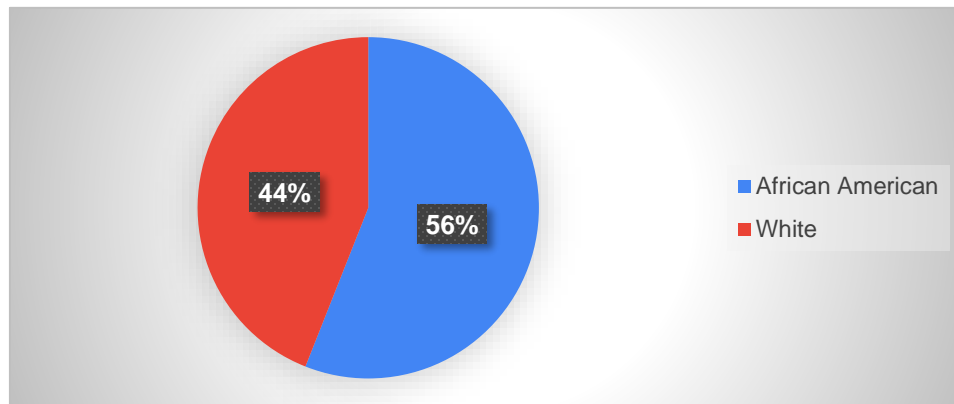

Liberty-Eylau ISD Employee Statistics 2020-2021

All Employees		
American Indian	4	0.98%
Asian/Pacific	2	0.50%
African American	171	41.61%
Hispanic	7	1.71%
White	227	55.20%
Total	411	100%

Administrators		
American Indian	1	2.78%
African American	15	41.67%
White	20	55.56%
Total	36	100%

Aides		
African American	44	57.89%
White	32	42.11%
Total	76	100%

Liberty-Eylau ISD Employee Statistics 2020-2021

Auxiliary		
African American	28	56.00%
White	22	44.00%
Total	50	100%

Teachers, Nurses, Librarians		
American Indian	2	0.99%
Asian/Pacific	2	0.99%
African American	63	31.03%
Hispanic	7	3.45%
White	129	63.55%
Total	203	100%