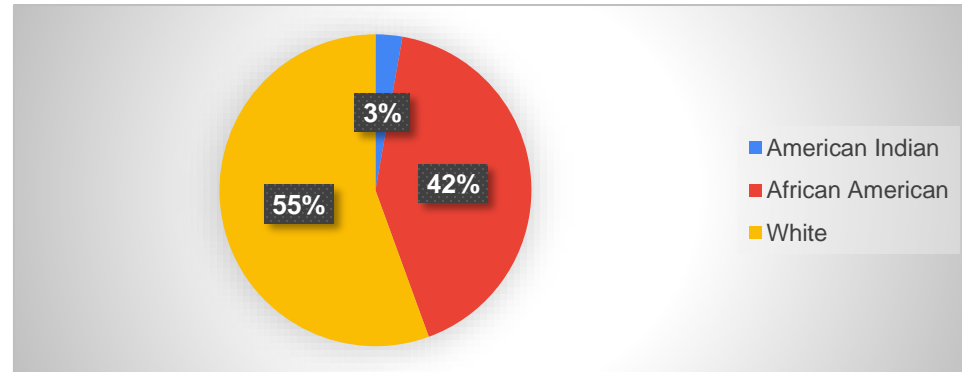

Liberty-Eylau ISD Employee Statistics 2020-2021

All Employees		
American Indian	4	0.98%
Asian/Pacific	2	0.50%
African American	171	41.61%
Hispanic	7	1.71%
White	227	55.20%
Total	411	100%

Administrators		
American Indian	1	2.78%
African American	15	41.67%
White	20	55.56%
Total	36	100%

Aides		
African American	44	57.89%
White	32	42.11%
Total	76	100%

Liberty-Eylau ISD Employee Statistics 2020-2021

Auxiliary		
African American	28	56.00%
White	22	44.00%
Total	50	100%

Teachers, Nurses, Librarians		
American Indian	2	0.99%
Asian/Pacific	2	0.99%
African American	63	31.03%
Hispanic	7	3.45%
White	129	63.55%
Total	203	100%