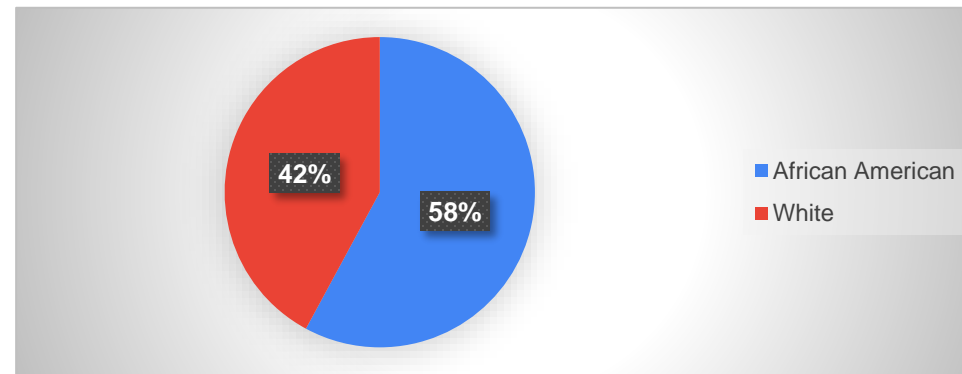

Liberty-Eylau ISD Employee Statistics 2020-2021

All Employees		
American Indian	4	0.98%
Asian/Pacific	2	0.50%
African American	171	41.61%
Hispanic	7	1.71%
White	227	55.20%
Total	411	100%

Administrators		
American Indian	1	2.78%
African American	15	41.67%
White	20	55.56%
Total	36	100%

Aides		
African American	44	57.89%
White	32	42.11%
Total	76	100%

Liberty-Eylau ISD Employee Statistics 2020-2021

Auxiliary		
African American	28	56.00%
White	22	44.00%
Total	50	100%

Teachers, Nurses, Librarians		
American Indian	2	0.99%
Asian/Pacific	2	0.99%
African American	63	31.03%
Hispanic	7	3.45%
White	129	63.55%
Total	203	100%