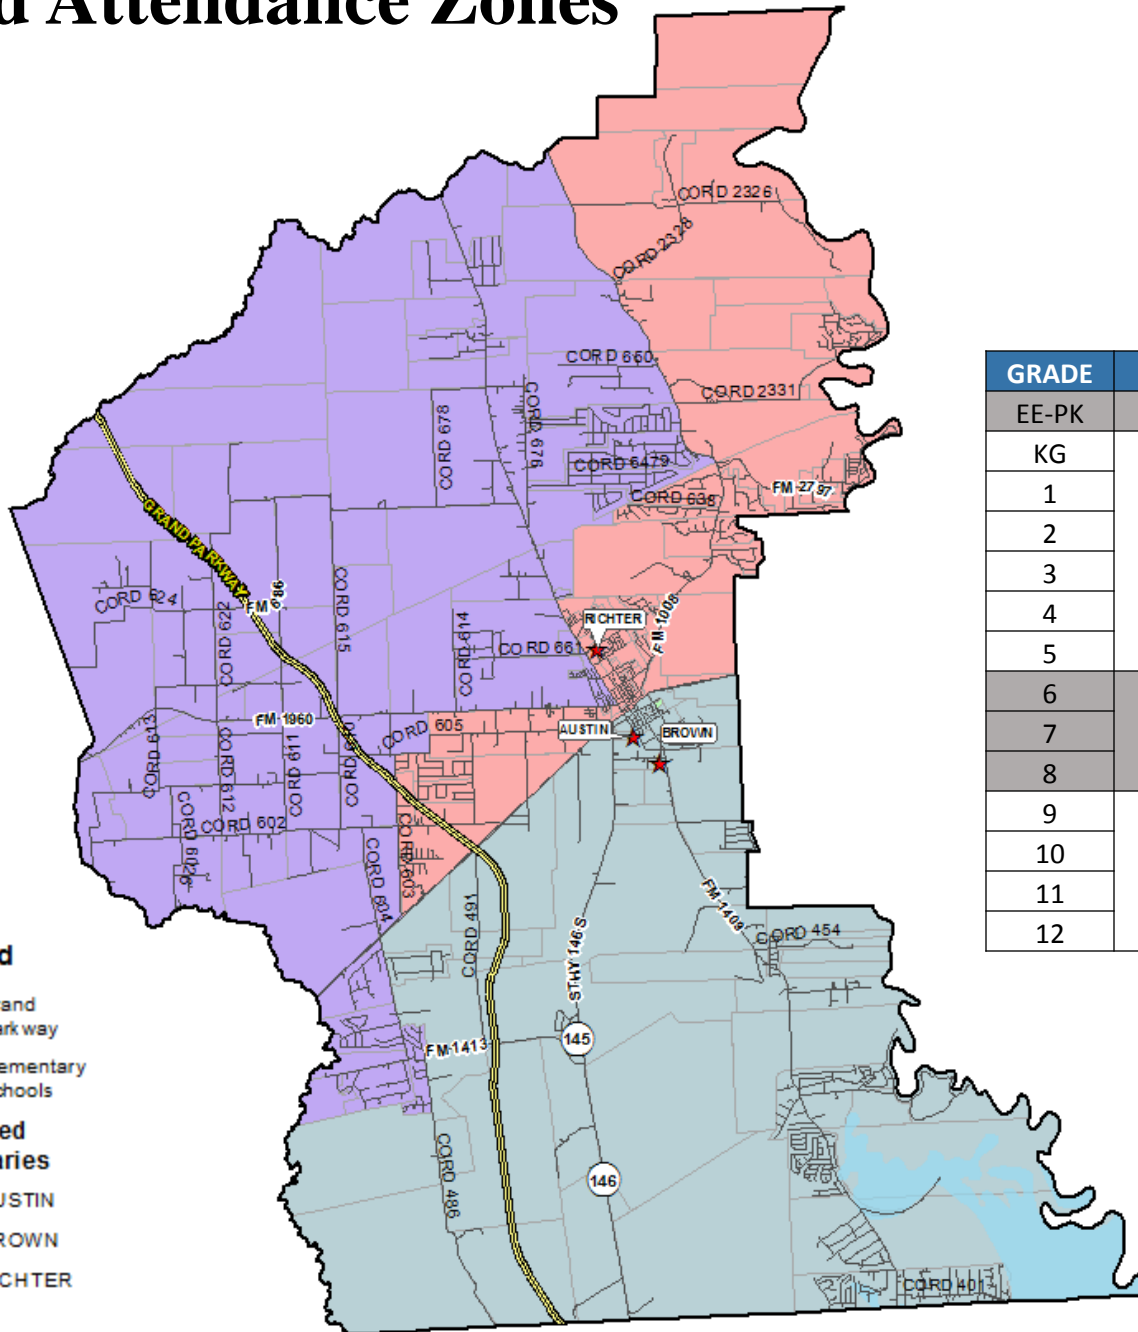

Proposed Attendance Zones

Legend

- Grand Parkway
- Elementary Schools

Proposed Boundaries

- AUSTIN
- BROWN
- RICHTER

GRADE	SCHOOL
EE-PK	COLBERT ELEM
KG	AUSTIN ELEM RICHTER ELEM BROWN ELEM
1	
2	
3	
4	
5	WILSON JH
6	
7	DAYTON HIGH
8	
9	
10	
11	
12	