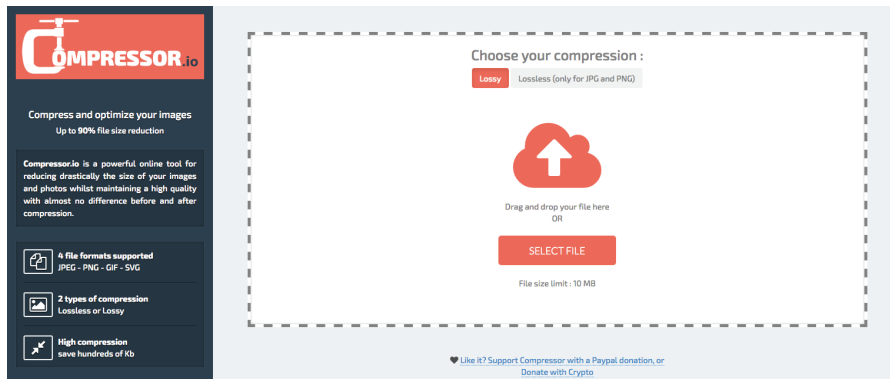

1

We do not typically have a suggested photo size for your slideshows since responsive designs change the size of the image based on the device make sure your images are landscape orientation, do not crop off the width or the height, and do not upload images that are over 600KB.

\*TIP\* for ADA compliancy do not place text on top of your images before uploading to your site.

2

For images that have a large file size (over 600KB) you'll need to visit [www.compressor.io/compress](http://www.compressor.io/compress)