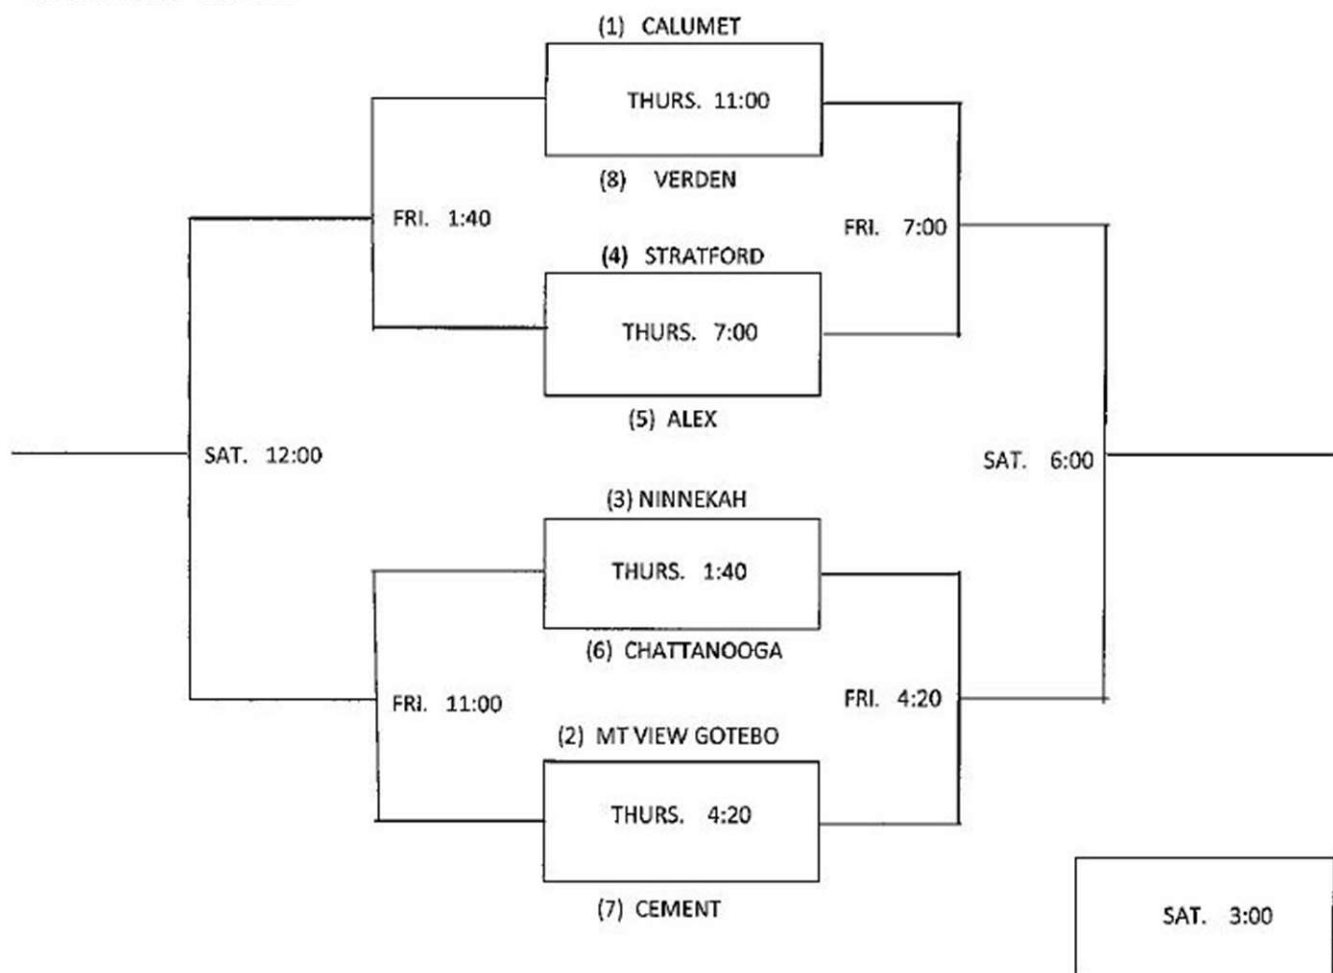

LONGHORN CLASSIC
JANUARY 10-12

GIRLS

LONGHORN CLASSIC
JANUARY 10-12

BOYS