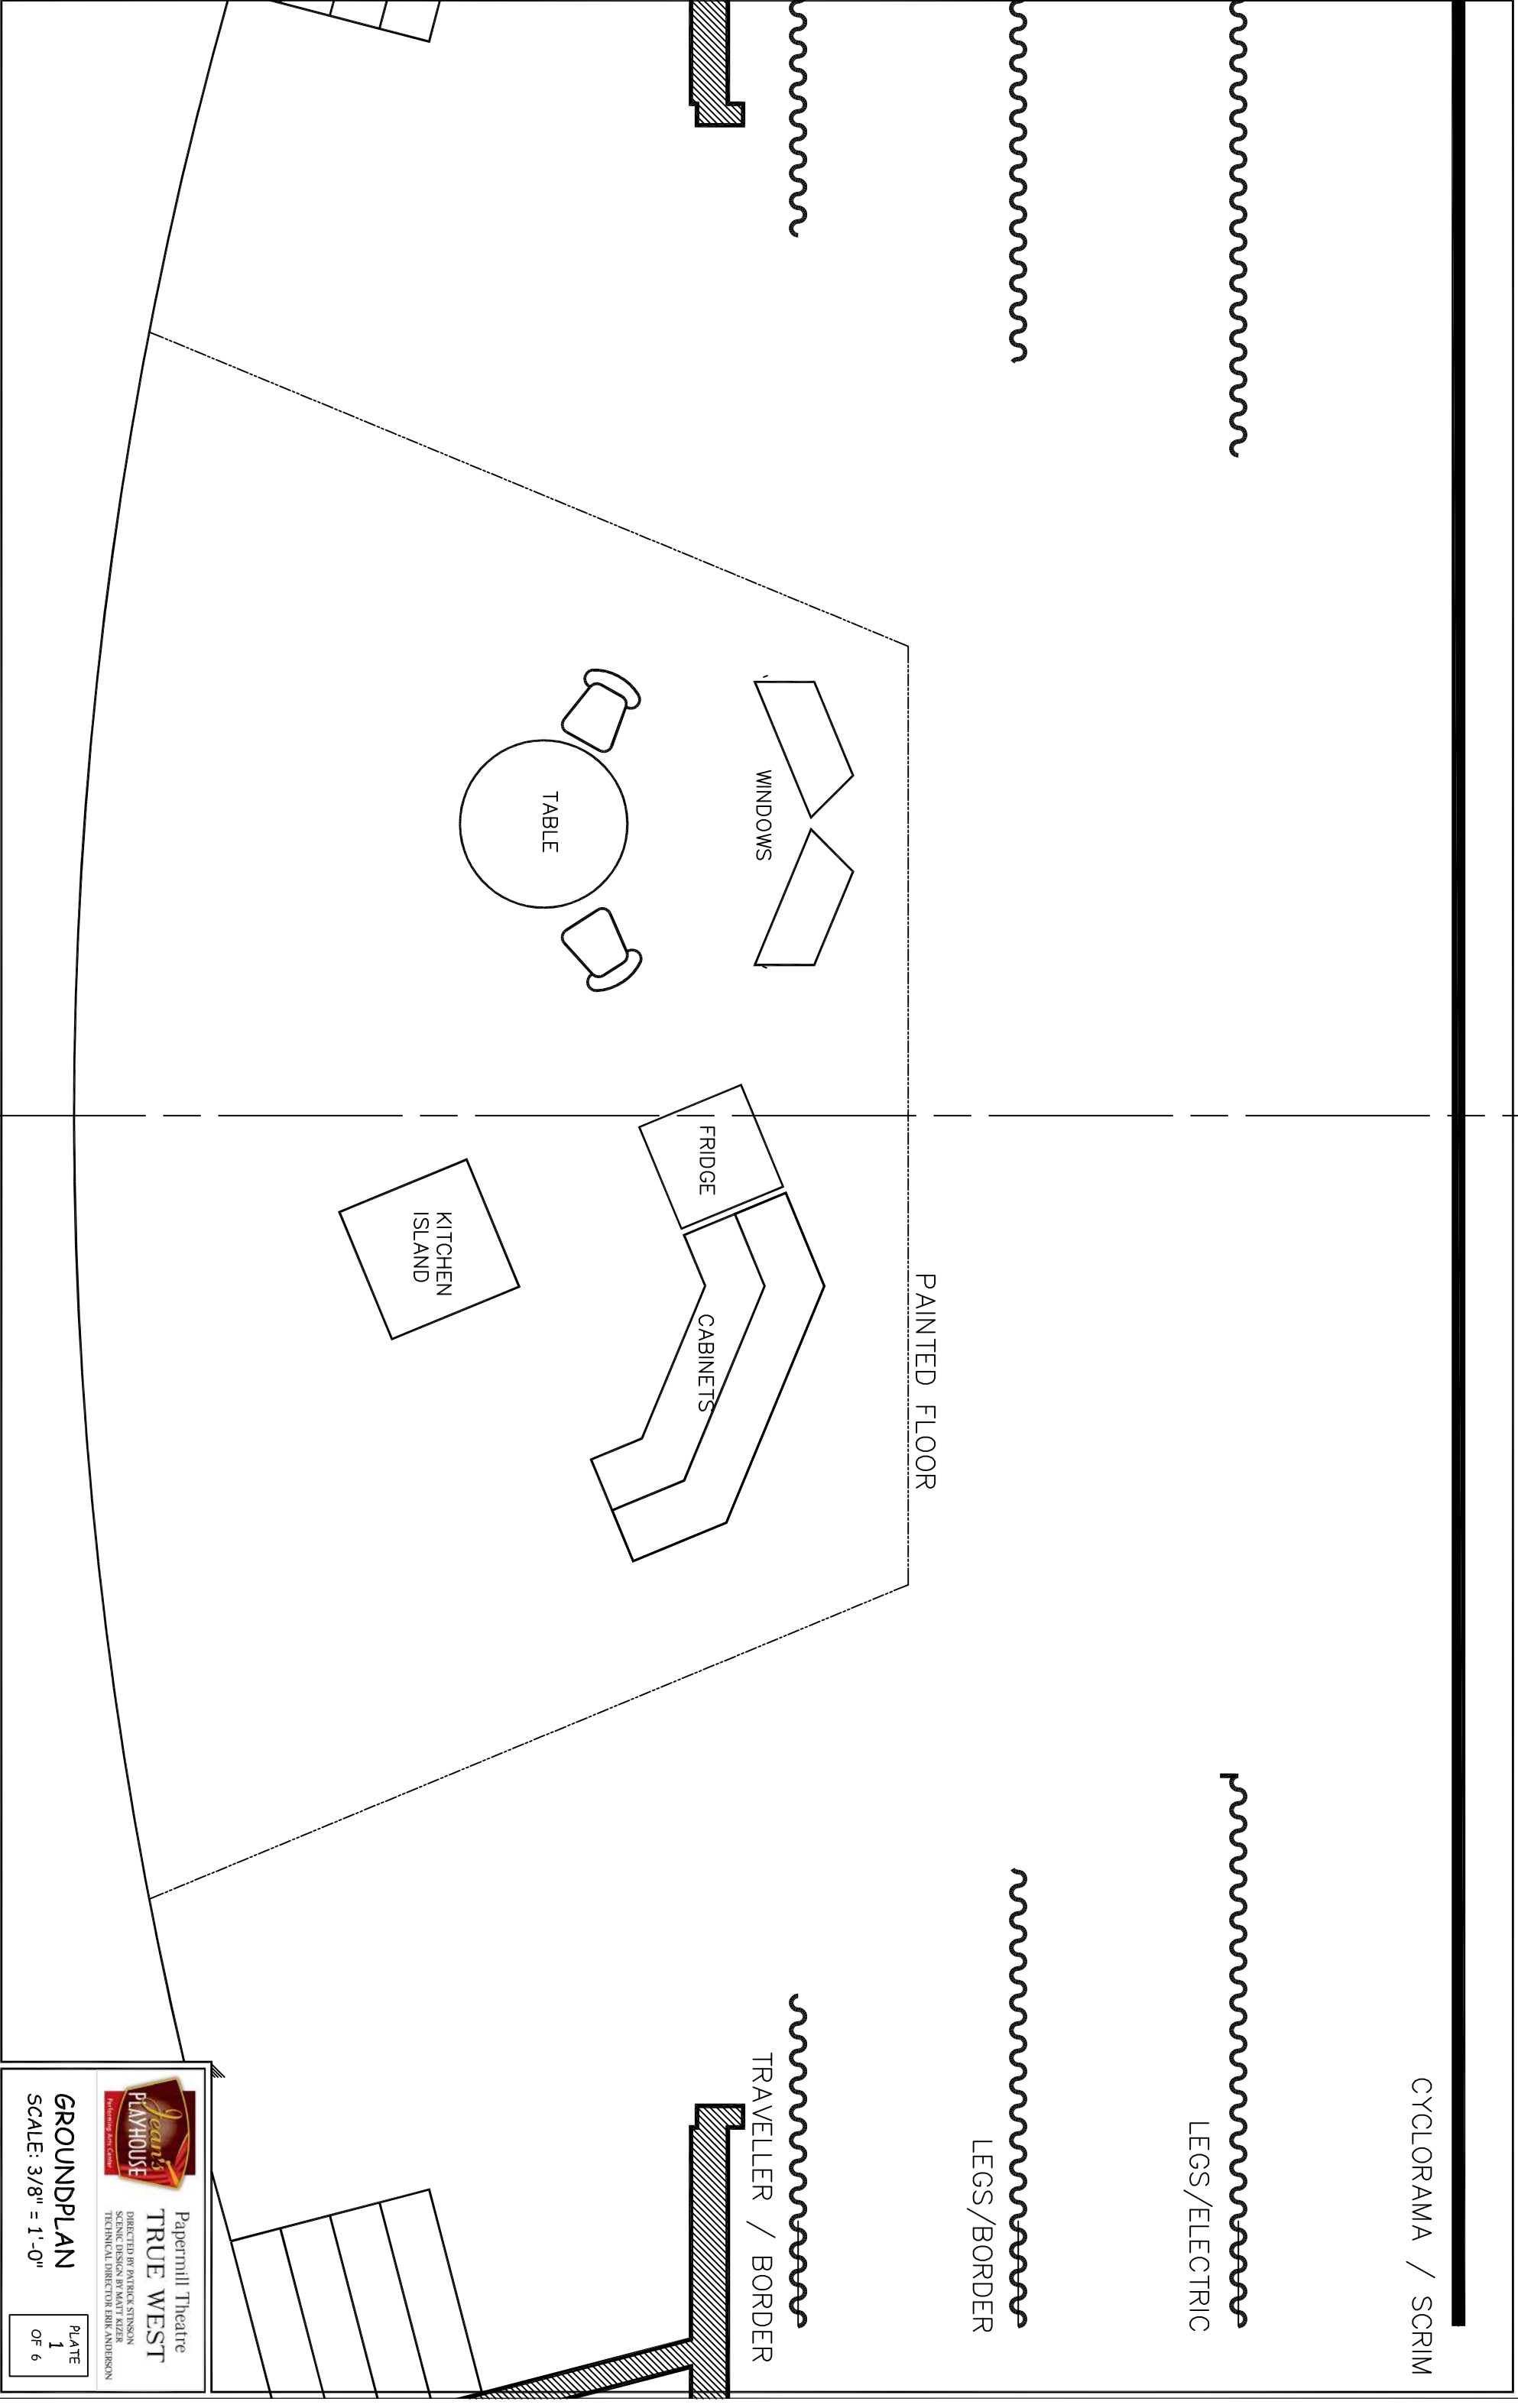

CYCLORAMA / SCRIM

LEGS/ELECTRIC

LEGS/BORDER

PAINTED FLOOR

TRAVELLER / BORDER

Papermill Theatre
TRUE WEST
DIRECTED BY PATRICK STINSON
SCENIC DESIGN BY MATTI KIZER
TECHNICAL DIRECTOR EBRU ANDERSON

GROUNDPLAN
SCALE: 3/8" = 1'-0"

PLATE
1
OF 6