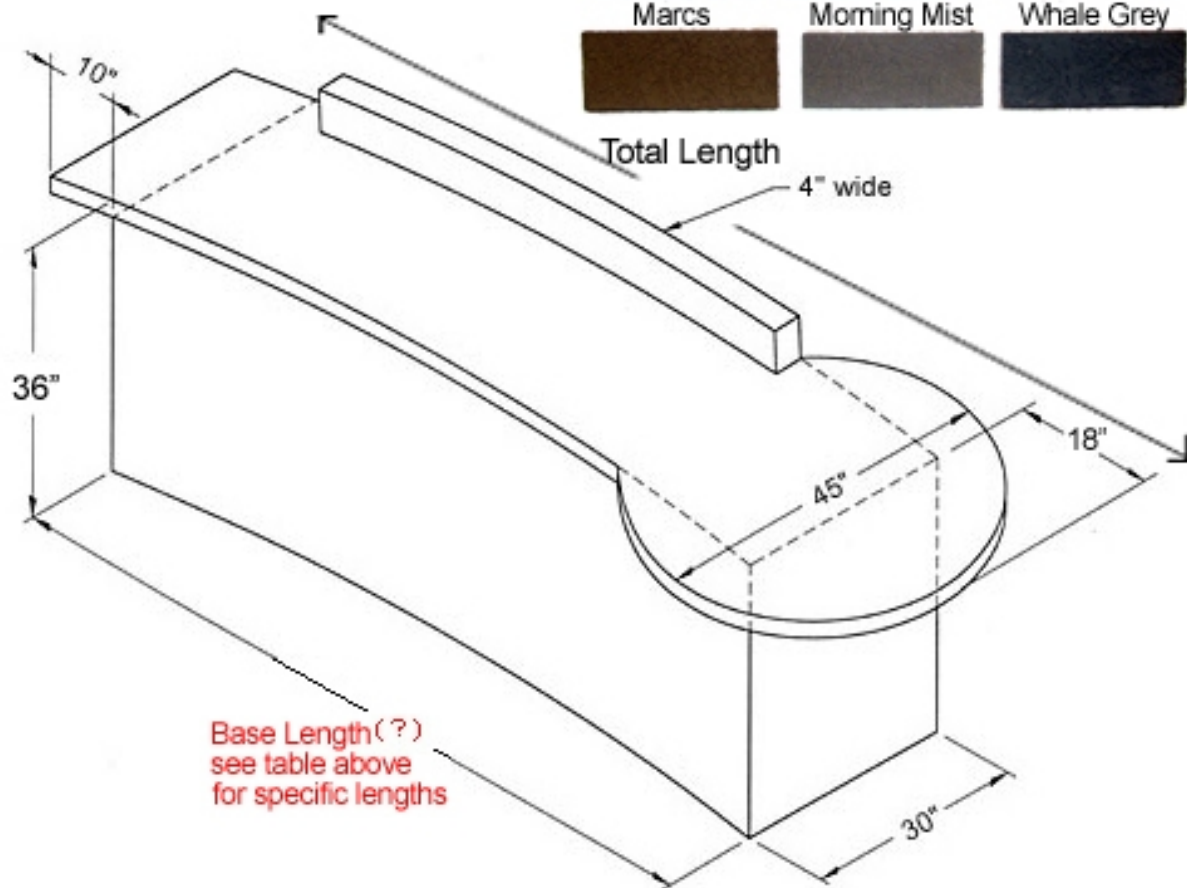

Stucco Selection

SUNDANCE

ALL MEASUREMENTS MAY VARY SLIGHTLY
DUE TO DIFFERENT FINISHES TEXTURE

Due to the limitations of desktop scanners and the relative inconsistencies of various display monitors, the colors you see on your screen may not be a totally accurate reproduction of the actual product. We strive to make our colors as accurate as possible, but screen images are intended as a guide only and should not be regarded as absolutely correct. If you would like more information, please call Customer Service at (877) 743-2269.