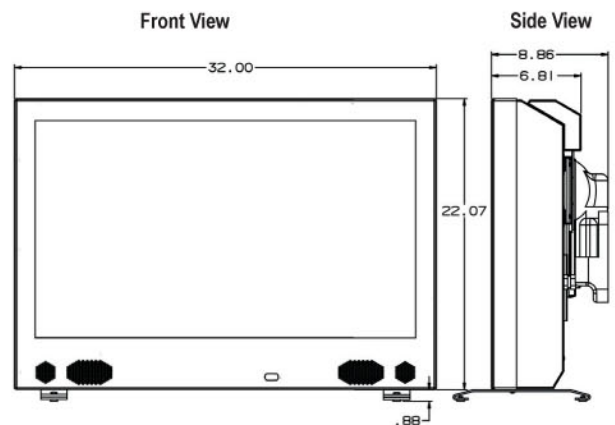

Optional wall mounts and deck planter poles are weatherized and include stainless steel hardware

Model 3210HD

Specifications

LCD Screen	32-inch diagonal TFT Active Matrix
Resolution	1366 x 768 WXGA
Aspect Ratio	16:9
Active Area	697.7 x 392.3 mm
Contrast Ratio	1600:1
Response Time	8 milliseconds
H/V Viewing Angle	178° by 178°
Display Colors	16.7 million
Input Connectors:	
RF	Antenna/CATV (NTSC/ATSC)
HDMI	HDMI Input x1
Video Composite	Dual S-Video x1 and Composite Video x1 L/R Audio Inputs x2
Video Component	YCbCr/YPbPr x1 (supports HDTV inputs at 480i, 480P, 720P and 1080i) and audio L/R channels x1
PC	15-pin D-sub VGA
RS232 Serial	1/8" stereo jack (discreet on/off and input-select)
Input Power	100-240 VAC, 50-60 Hz 170W
Audio	10-watt x 2 channels, water-resistant speakers L/R Audio output connector inside rear cover
Operating Temp.	-24° to 122° F. (-31° to 50° C.)
Non-op. Temp. (Off-mode with power applied)	-24° to 140° F. (-31° to 60° C.)
Accessories Included	Universal water-resistant remote control with lithium battery Removable table stand
TV Dimensions	32.00 in. W x 22.07 in. H x 6.81 in. D
Weight	49.0 lbs.
Shipping Dimensions	37.0 in. W x 31.0 in. H x 11.7"D
Shipping Weight	57 lbs.
Warranty	One-year, in-factory, parts and labor

SunBriteTV Model 3210HD

(All dimensions are in inches)

TV Dimensions are:

32.00 in. W x 22.07 in. H x 6.81 in. D

Height dimension with table stand is 22.95 in.

TV with optional wall mount measures 8.86 in. when folded flush against the wall.