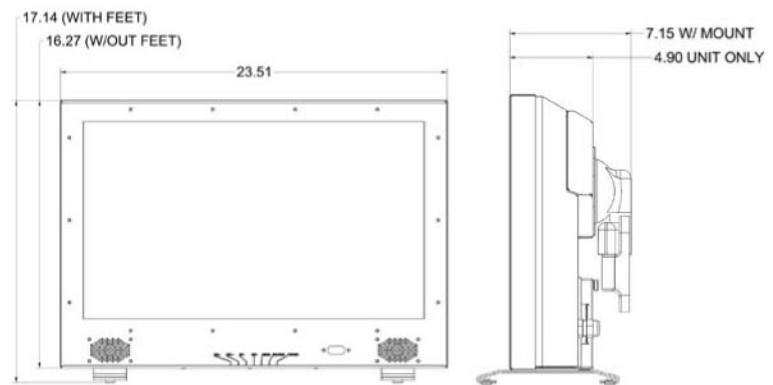

Optional wall mounts and deck planter poles are weatherized and include stainless steel hardware

Model 2310HD

LCD Screen	23-inch diagonal TFT Active Matrix
Resolution	1366 x 768 WXGA
Aspect Ratio	16:9
Active Area	508.1 x 285.7 mm
Contrast Ratio	700:1
Response Time	8 milliseconds
H/V Viewing Angle	160° by 140°
Display Colors	16.7 million
Input Connectors:	
RF	Antenna/CATV (NTSC, ATSC, QAM)
HDMI	HDMI Input x1/HDCP
Video Composite	S-Video x1 and Composite Video x1 L/R Audio Inputs x2
Video Component	YCbCr/YPbPr x1 (supports HDTV inputs at 480i, 480P, 567i, 576P, 720P and 1080i) and audio L/R channels x1
PC	15-pin D-sub VGA
Input Power	100-240 VAC, 50-60 Hz 130W
Audio	10-watt x 2 channels, water-resistant speakers L/R Audio output connector inside rear cover
Operating Temp.	-24° to 122° F. (-31° to 50° C.) *
Non-op. Temp. (Off-mode with power applied)	-24° to 140° F. (-31° to 60° C.)
Accessories Included	Water-resistant remote control with lithium battery Removable table stand
TV Dimensions	23.51 in. W x 16.27 in. H x 4.90 in. D
Weight	22 lbs.
Shipping Dimensions	30.31 in. W x 19.49 in. H x 8.86 in. D
Shipping Weight	28 lbs.
Warranty	One-year, in-factory, parts and labor

SunBriteTV Model 2310HD

(All dimensions are in inches)

TV Dimensions are:

23.51 in. W x 16.27 in. H x 4.90 in. D

Height dimension with table stand is 17.14 in.

TV with optional wall mount measures 7.60 in. when folded flush against the wall.

SB-CM20	Ceiling mount with tilt and swivel includes adjustable extension column that provides 5" to 11" above unit to ceiling. Also includes 4" x 4" designer ceiling plate. Meets VESA standards.
SB-WM23	Articulating wall mount with tilt, swivel, pan and extends up to 9" from wall. Meets VESA standards.
SB-DP20X	Deck/Planter pole (requires purchase of wall mount). Special order item.
SB-FMT23	RadioFM™ transmits audio from TV to FM radio
SB-DC23	Outdoor TV dust cover